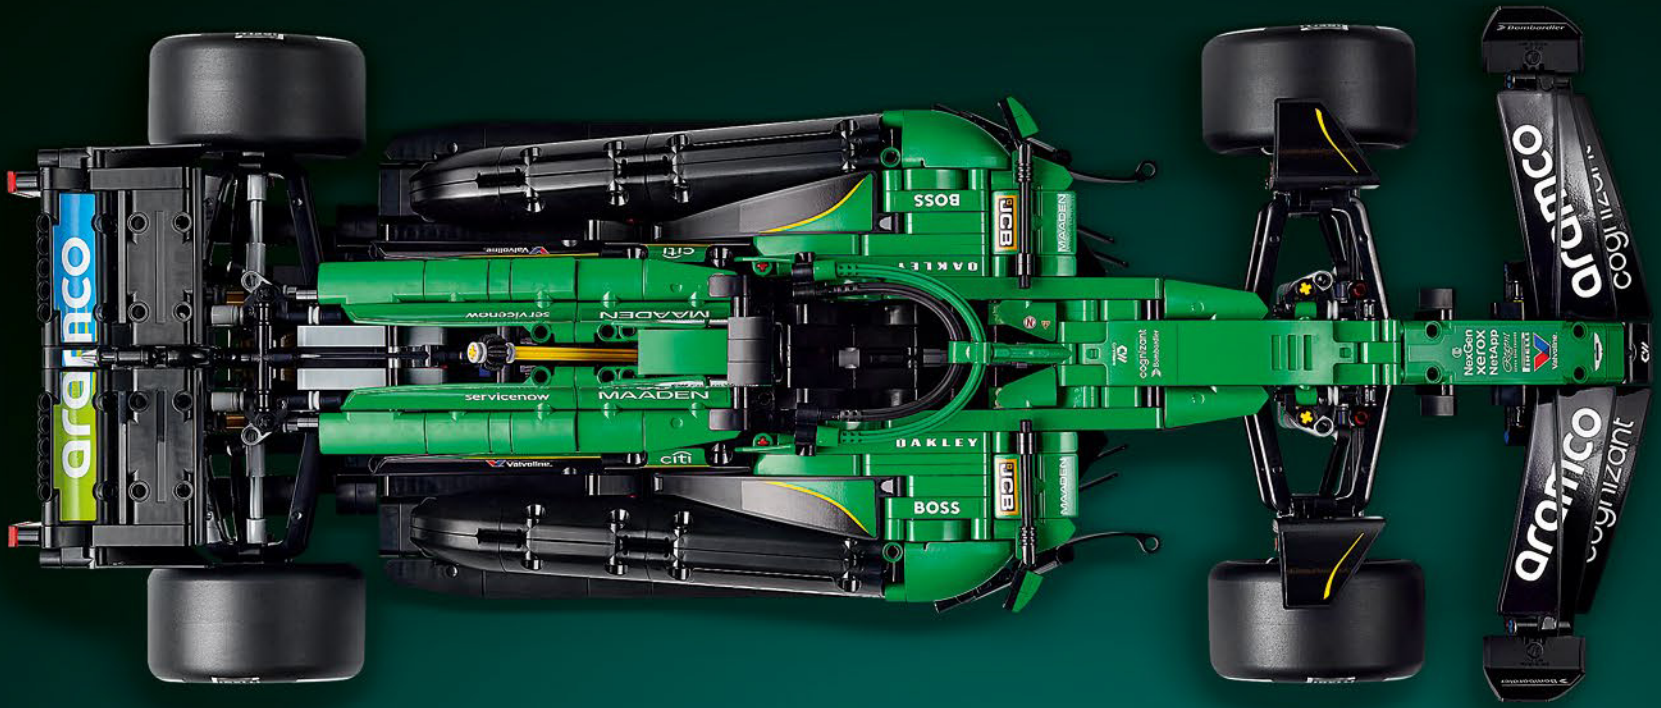

aerodynamic efficiency with a bold new body and reprofiled sidepods. Its push-rod suspension enhances control and helps streamline air movement, along with evolved wings that boost balance and optimise grip. Features that have proven to be especially strong on high-downforce circuits.

TON MARTIN

servicenow

MAADEN

CoreWeave

aramco

coinbase

BUILT FOR THE GREEN TEAM

For this model, we wanted to represent the striking livery, functions and the spirit of the AMR25. In LEGO® Technic terms, that means you get steering and authentic push-rod suspension in both front and back. A drivetrain with functional differential and a two-speed gearbox leads to a V6 engine and a simulated electric motor.

The gearbox is linked to the back wing, and the high gear engages the DRS. What more do you need for a race weekend?

- The LEGO® Technic Design Team

1

2

3

4

5

6