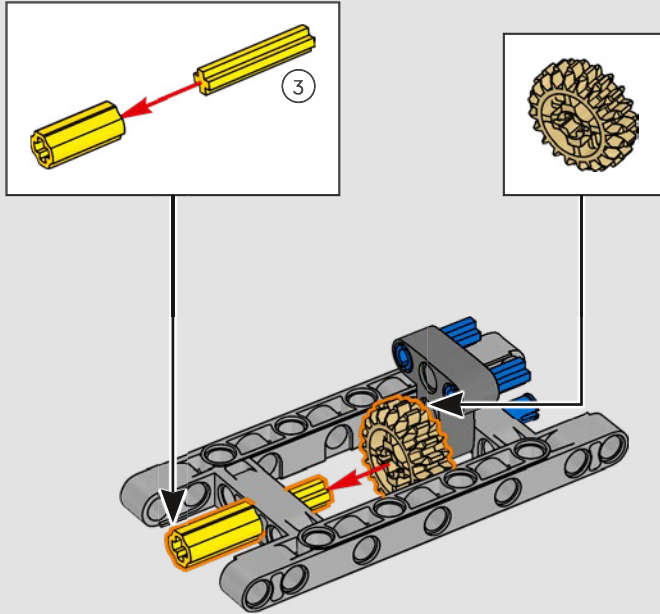

TON MARTIN

servicenow

MAADEN

CoreWeave

aramco

coinbase

BUILT FOR THE GREEN TEAM

For this model, we wanted to represent the striking livery, functions and the spirit of the AMR25. In LEGO® Technic terms, that means you get steering and authentic push-rod suspension in both front and back. A drivetrain with functional differential and a two-speed gearbox leads to a V6 engine and a simulated electric motor.

The gearbox is linked to the back wing, and the high gear engages the DRS. What more do you need for a race weekend?

- The LEGO® Technic Design Team

1

2

3

4

5

6