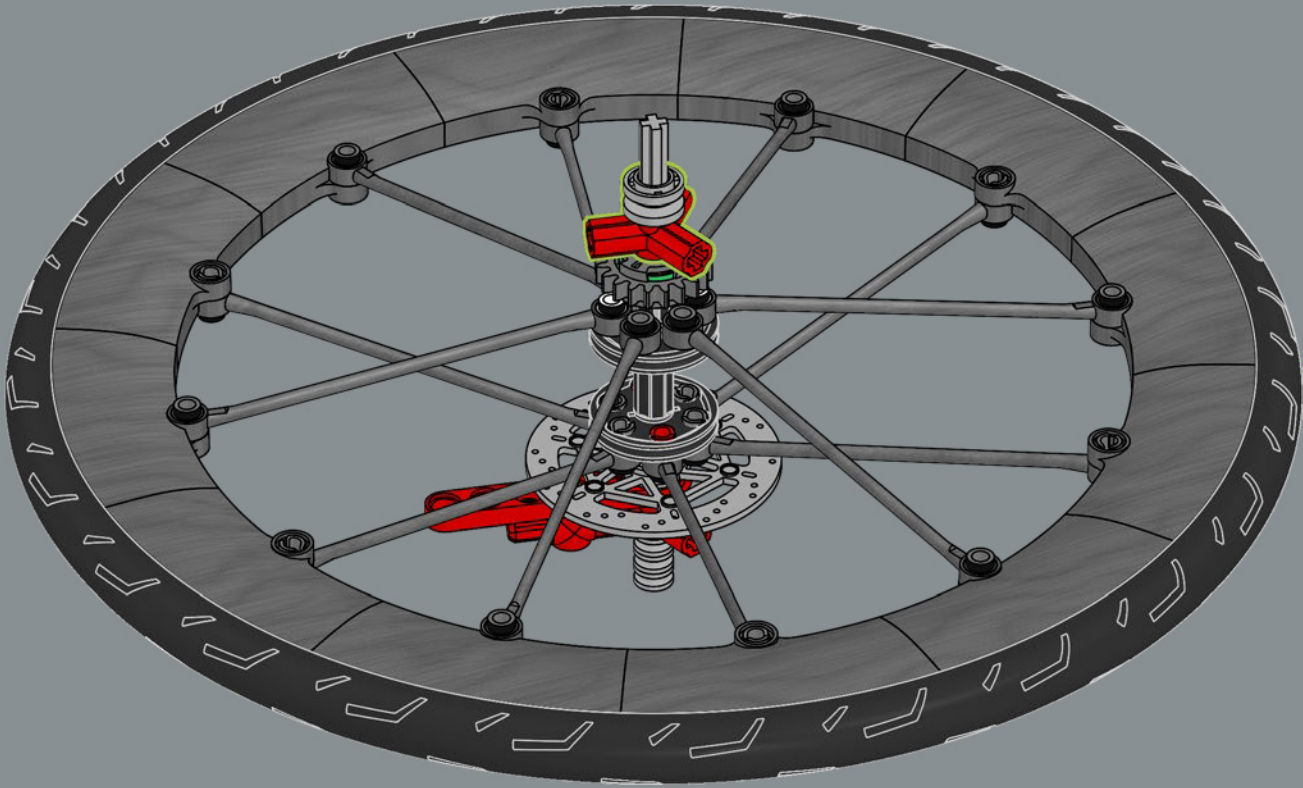

1x

81

This brand-new, single-way spur gear allows this bike to freewheel, just like on a real bike.

82

3x

83

84

86