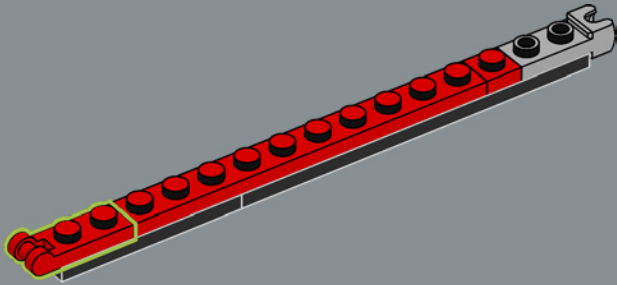

This element was originally made as a launcher for the flick fire missiles in the LEGO® Space Police set in 2009. Here, it works really well to represent a disc-brake calliper.

118

119

120

121

122

123

124