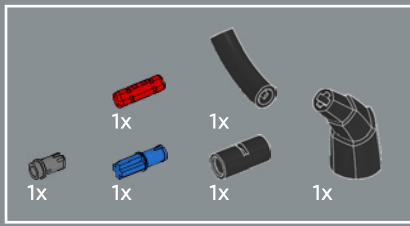

333

334

335

336

This element was made to represent dragon horns for LEGO® NINJAGO® sets – turns out, it also works great for road-bike handlebars!

337

338

339