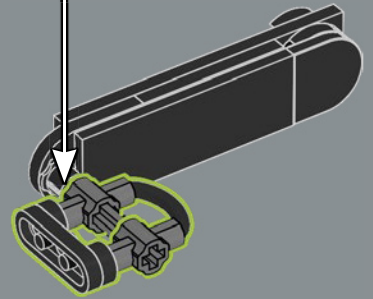

271

272

273

274

275

This is currently the biggest LEGO® spur gear, made specifically for this model.

276

277