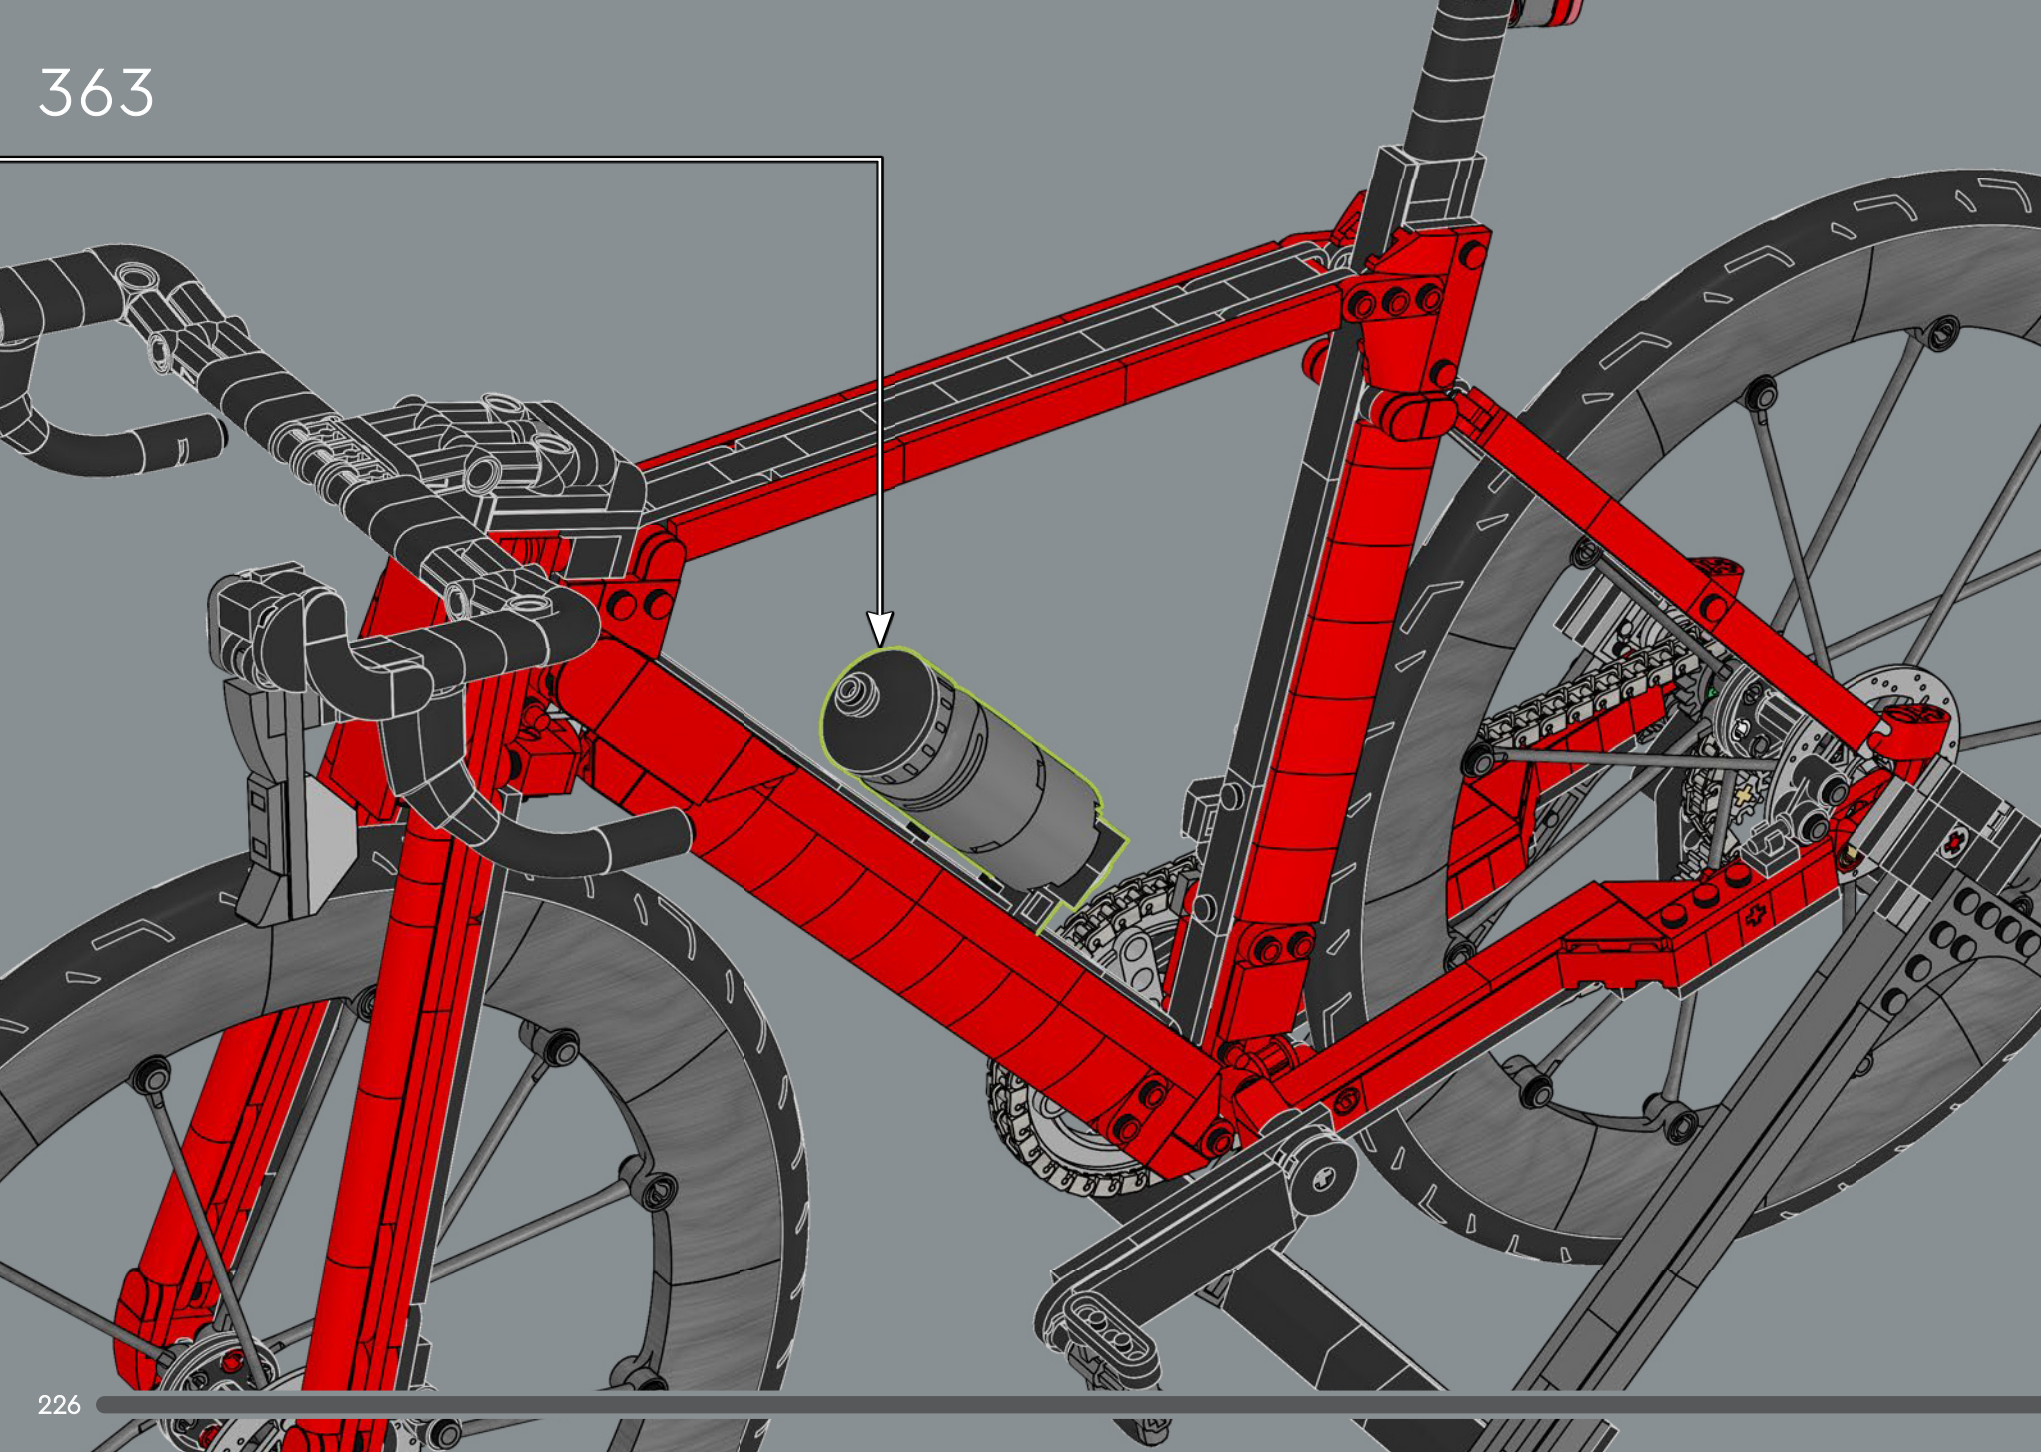

361

362

This element on the bottle is a gear shifter usually used in LEGO® Technic gearboxes.

4x
6388018
1x
6357680

1x
4582543

3x
4514842

1x
6013938

2x
4666579