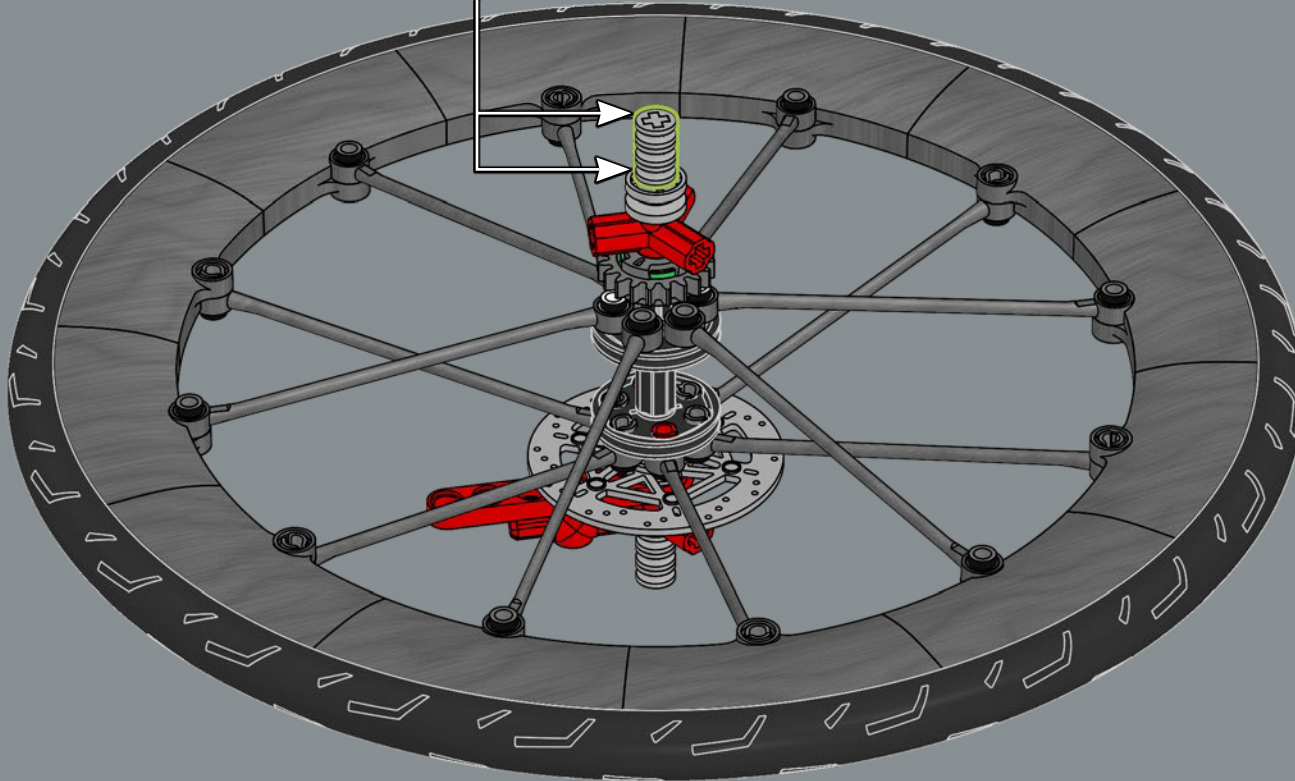

1x

81

This brand-new, single-way spur gear allows this bike to freewheel, just like on a real bike.

82

3x

83

84

86