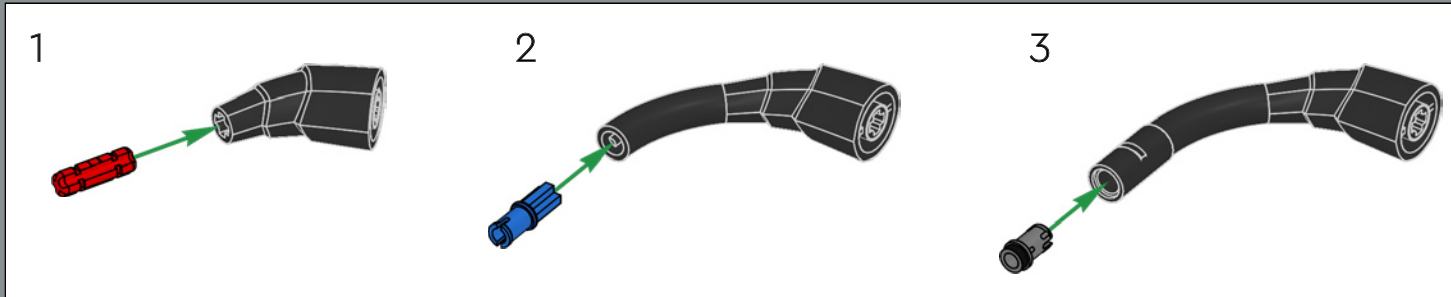

333

334

335

336

This element was made to represent dragon horns for LEGO® NINJAGO® sets – turns out, it also works great for road-bike handlebars!

337

338

339