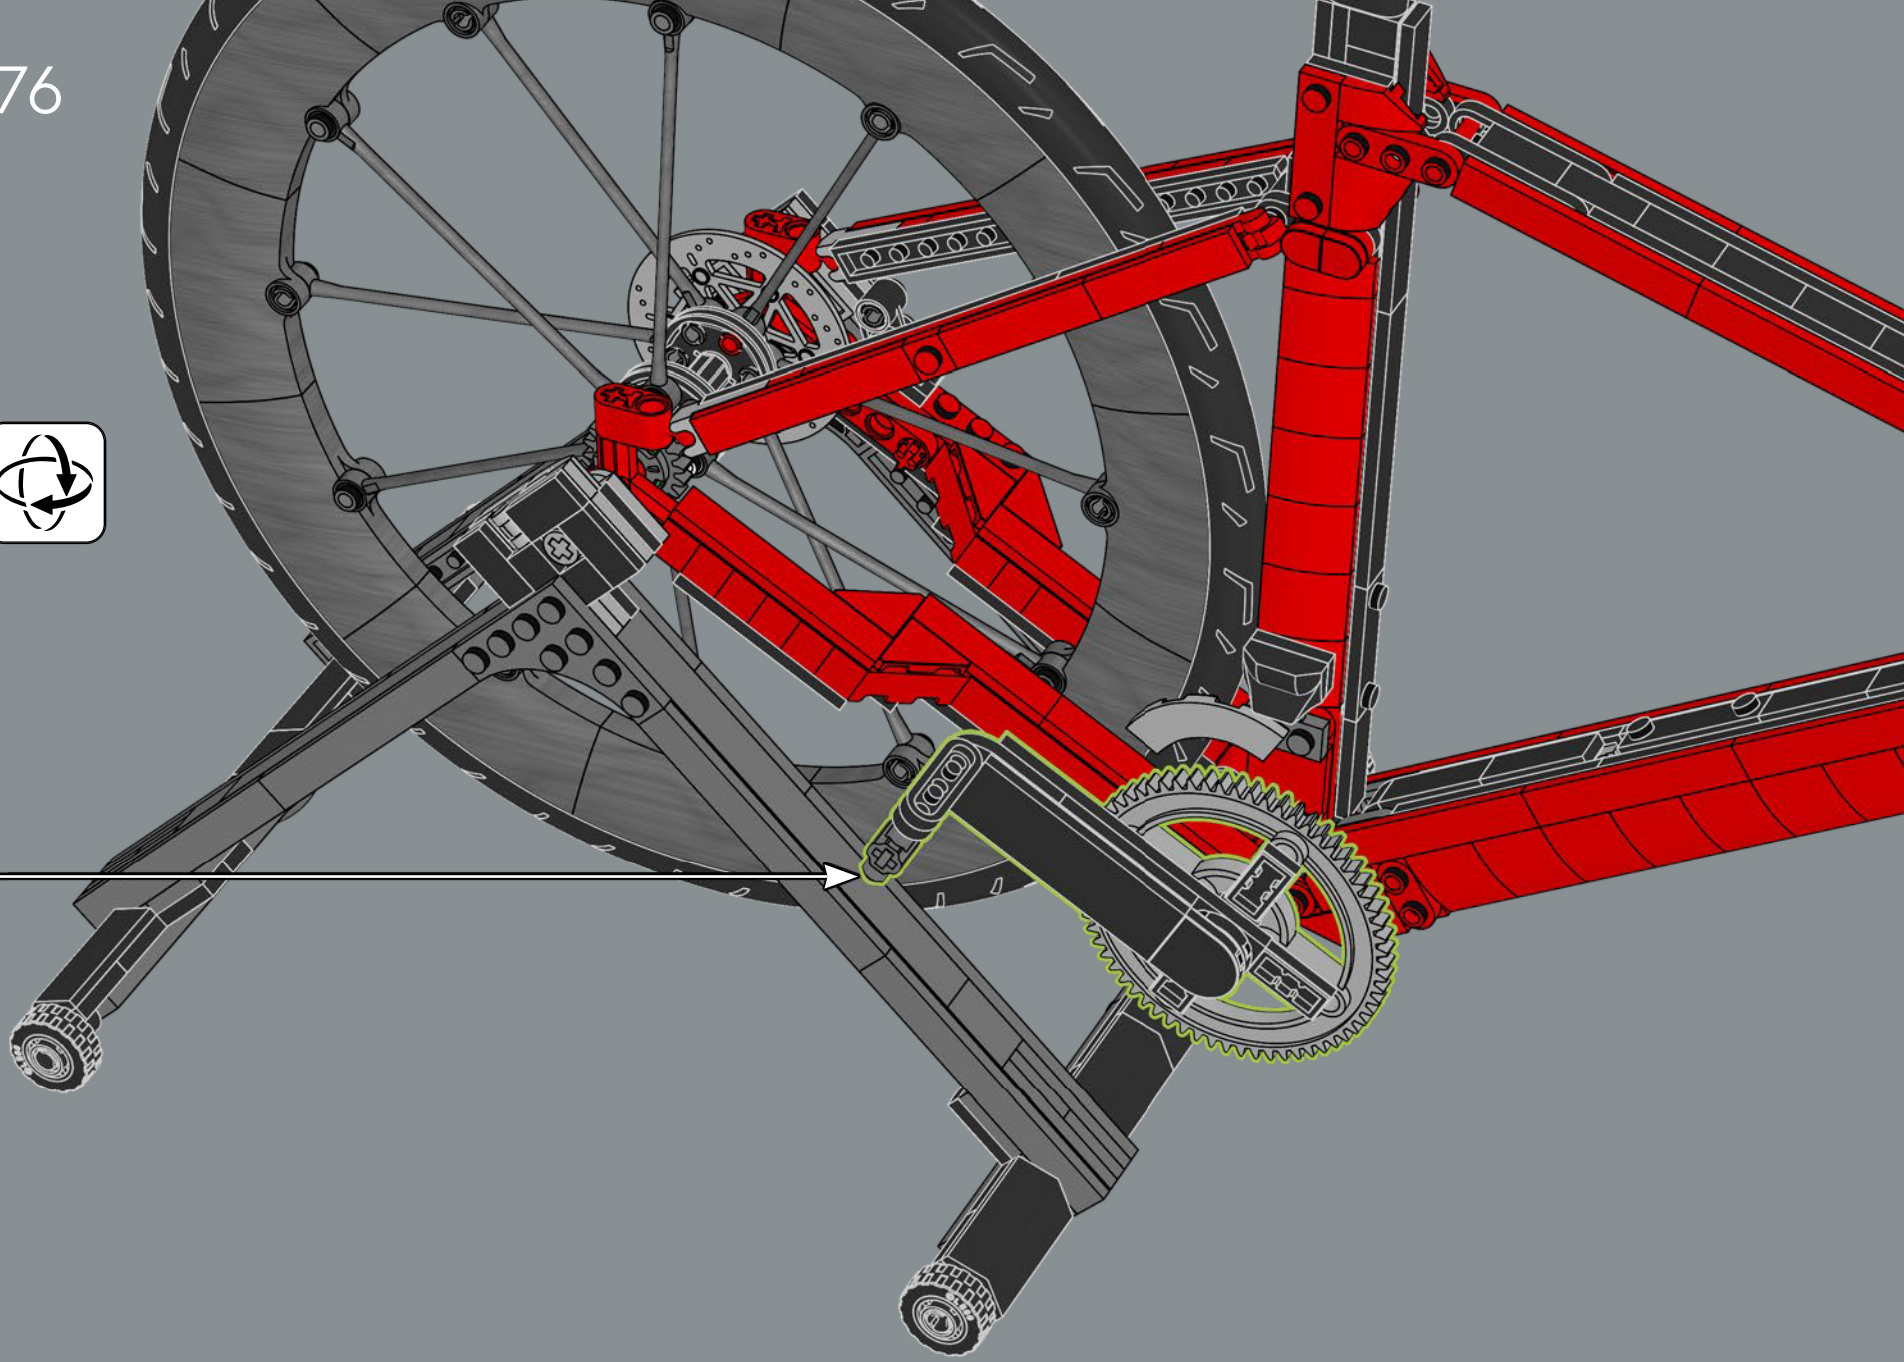

271

272

273

274

275

This is currently the biggest LEGO® spur gear, made specifically for this model.

276

277