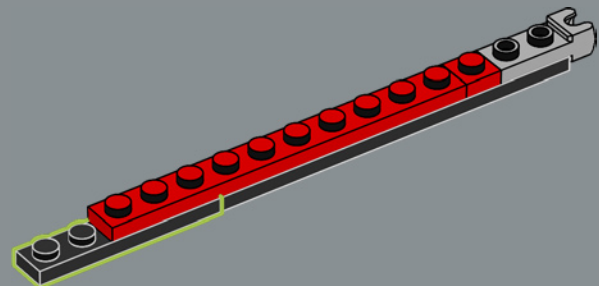

This element was originally made as a launcher for the flick fire missiles in the LEGO® Space Police set in 2009. Here, it works really well to represent a disc-brake calliper.

118

119

120

121

122

123

124