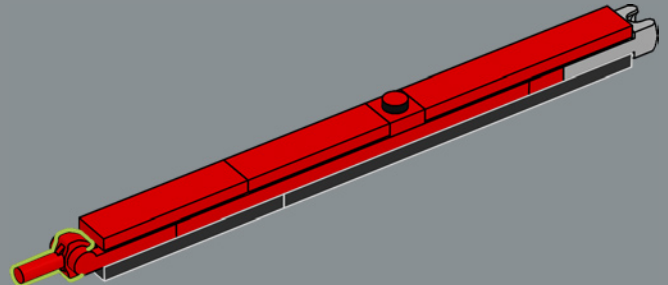

This element was originally made as a launcher for the flick fire missiles in the LEGO® Space Police set in 2009. Here, it works really well to represent a disc-brake calliper.

118

119

120

121

122

123

124