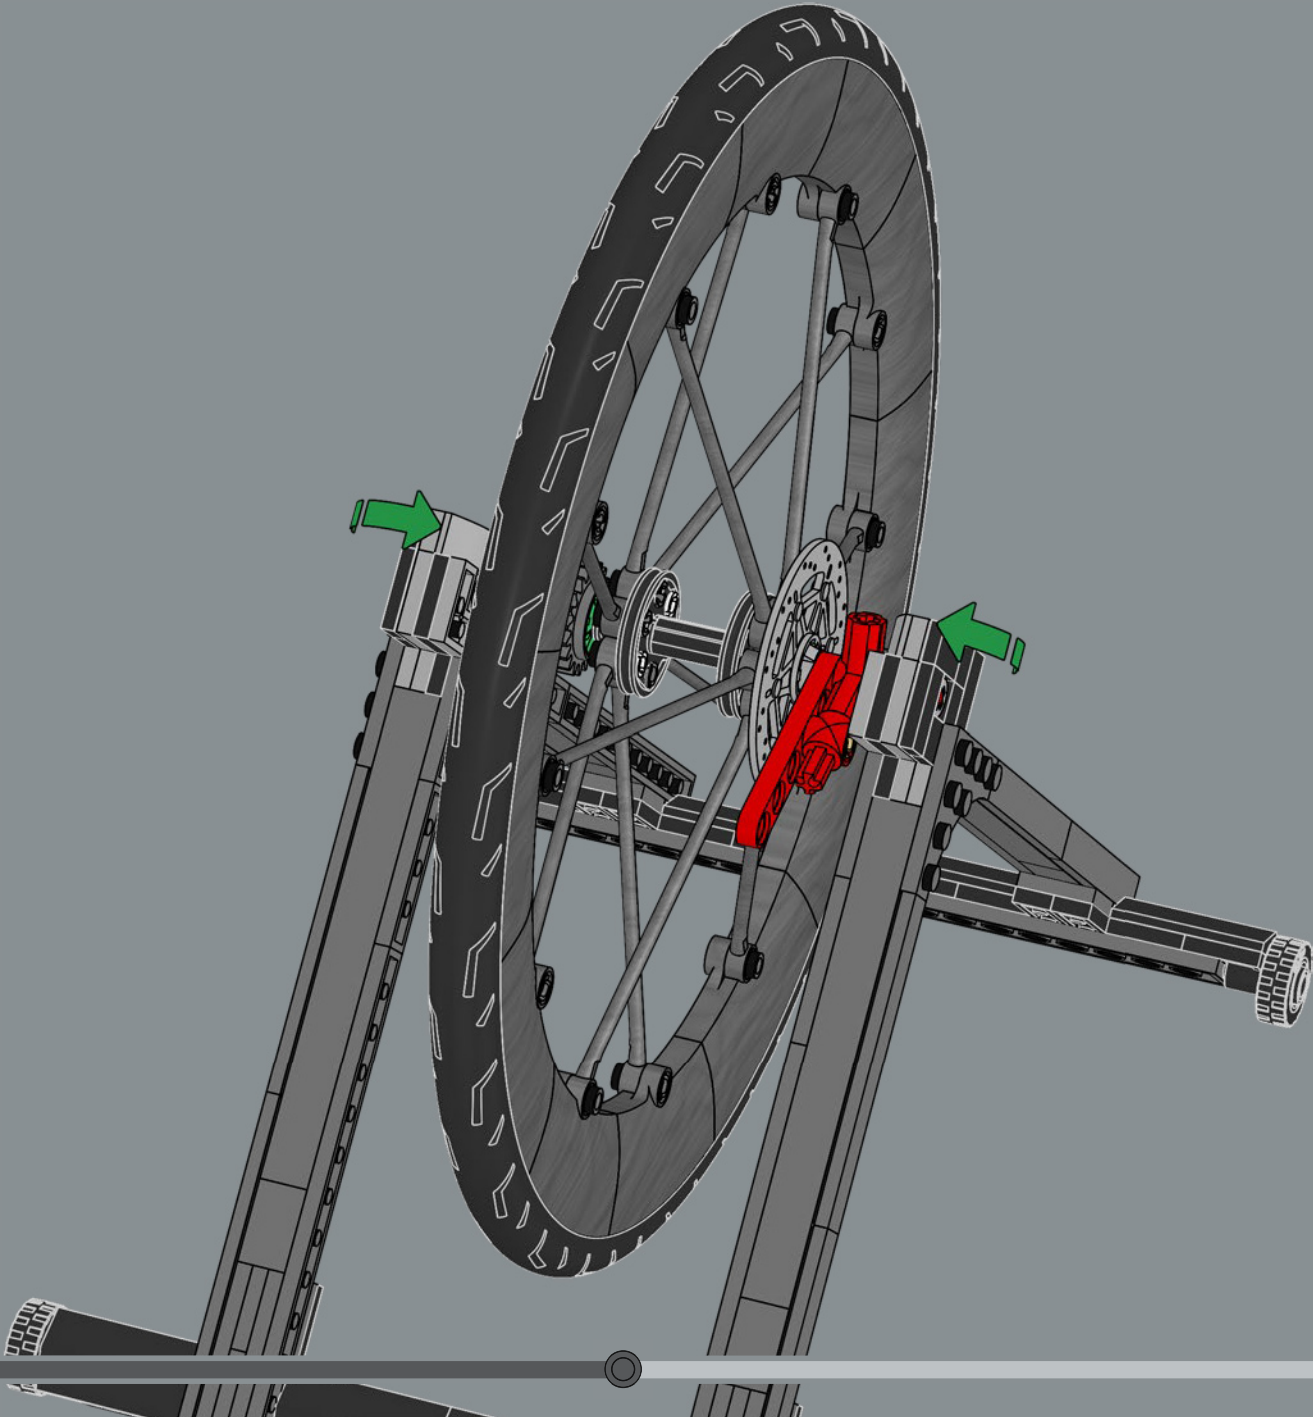

1x

81

This brand-new, single-way spur gear allows this bike to freewheel, just like on a real bike.

82

3x

83

84

86