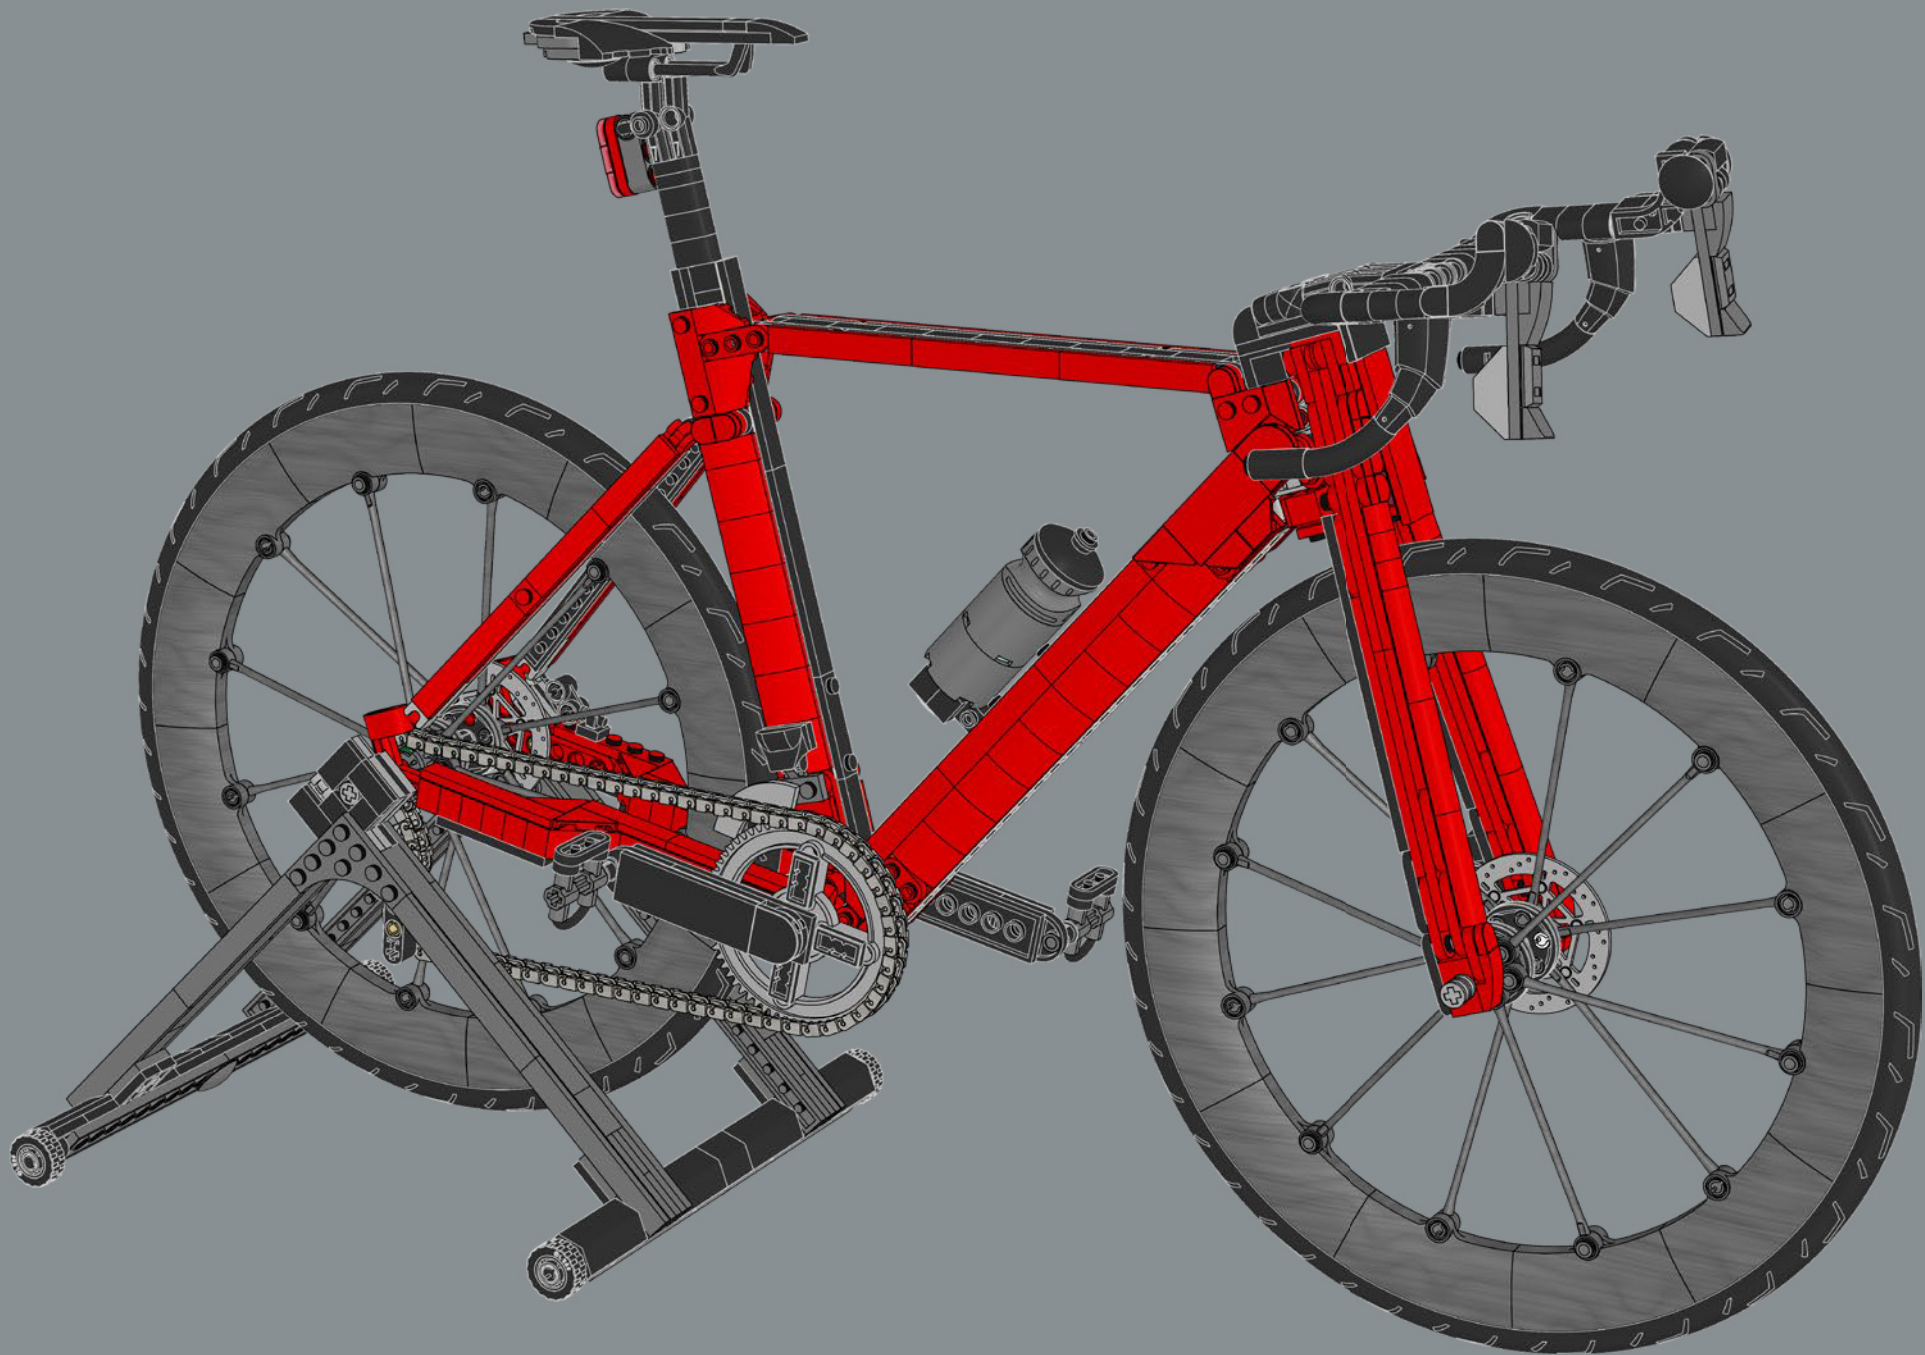

361

362

This element on the bottle is a gear shifter usually used in LEGO® Technic gearboxes.

4x
6388018
1x
6357680

1x
4582543

3x
4514842

1x
6013938

2x
4666579