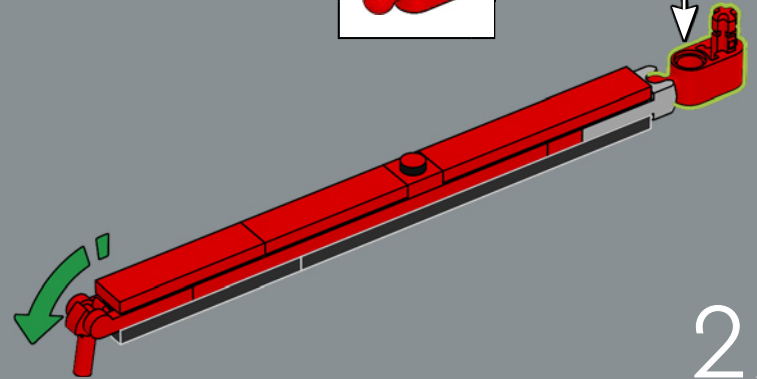

This element was originally made as a launcher for the flick fire missiles in the LEGO® Space Police set in 2009. Here, it works really well to represent a disc-brake calliper.

118

119

120

121

122

123

124