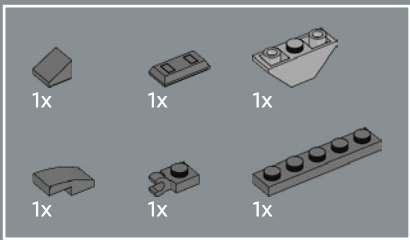

333

334

335

336

This element was made to represent dragon horns for LEGO® NINJAGO® sets – turns out, it also works great for road-bike handlebars!

337

338

339