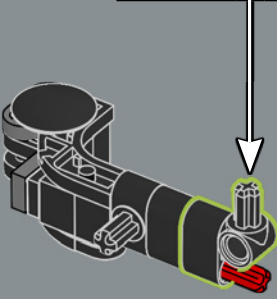

333

334

335

336

This element was made to represent dragon horns for LEGO® NINJAGO® sets – turns out, it also works great for road-bike handlebars!

337

338

339