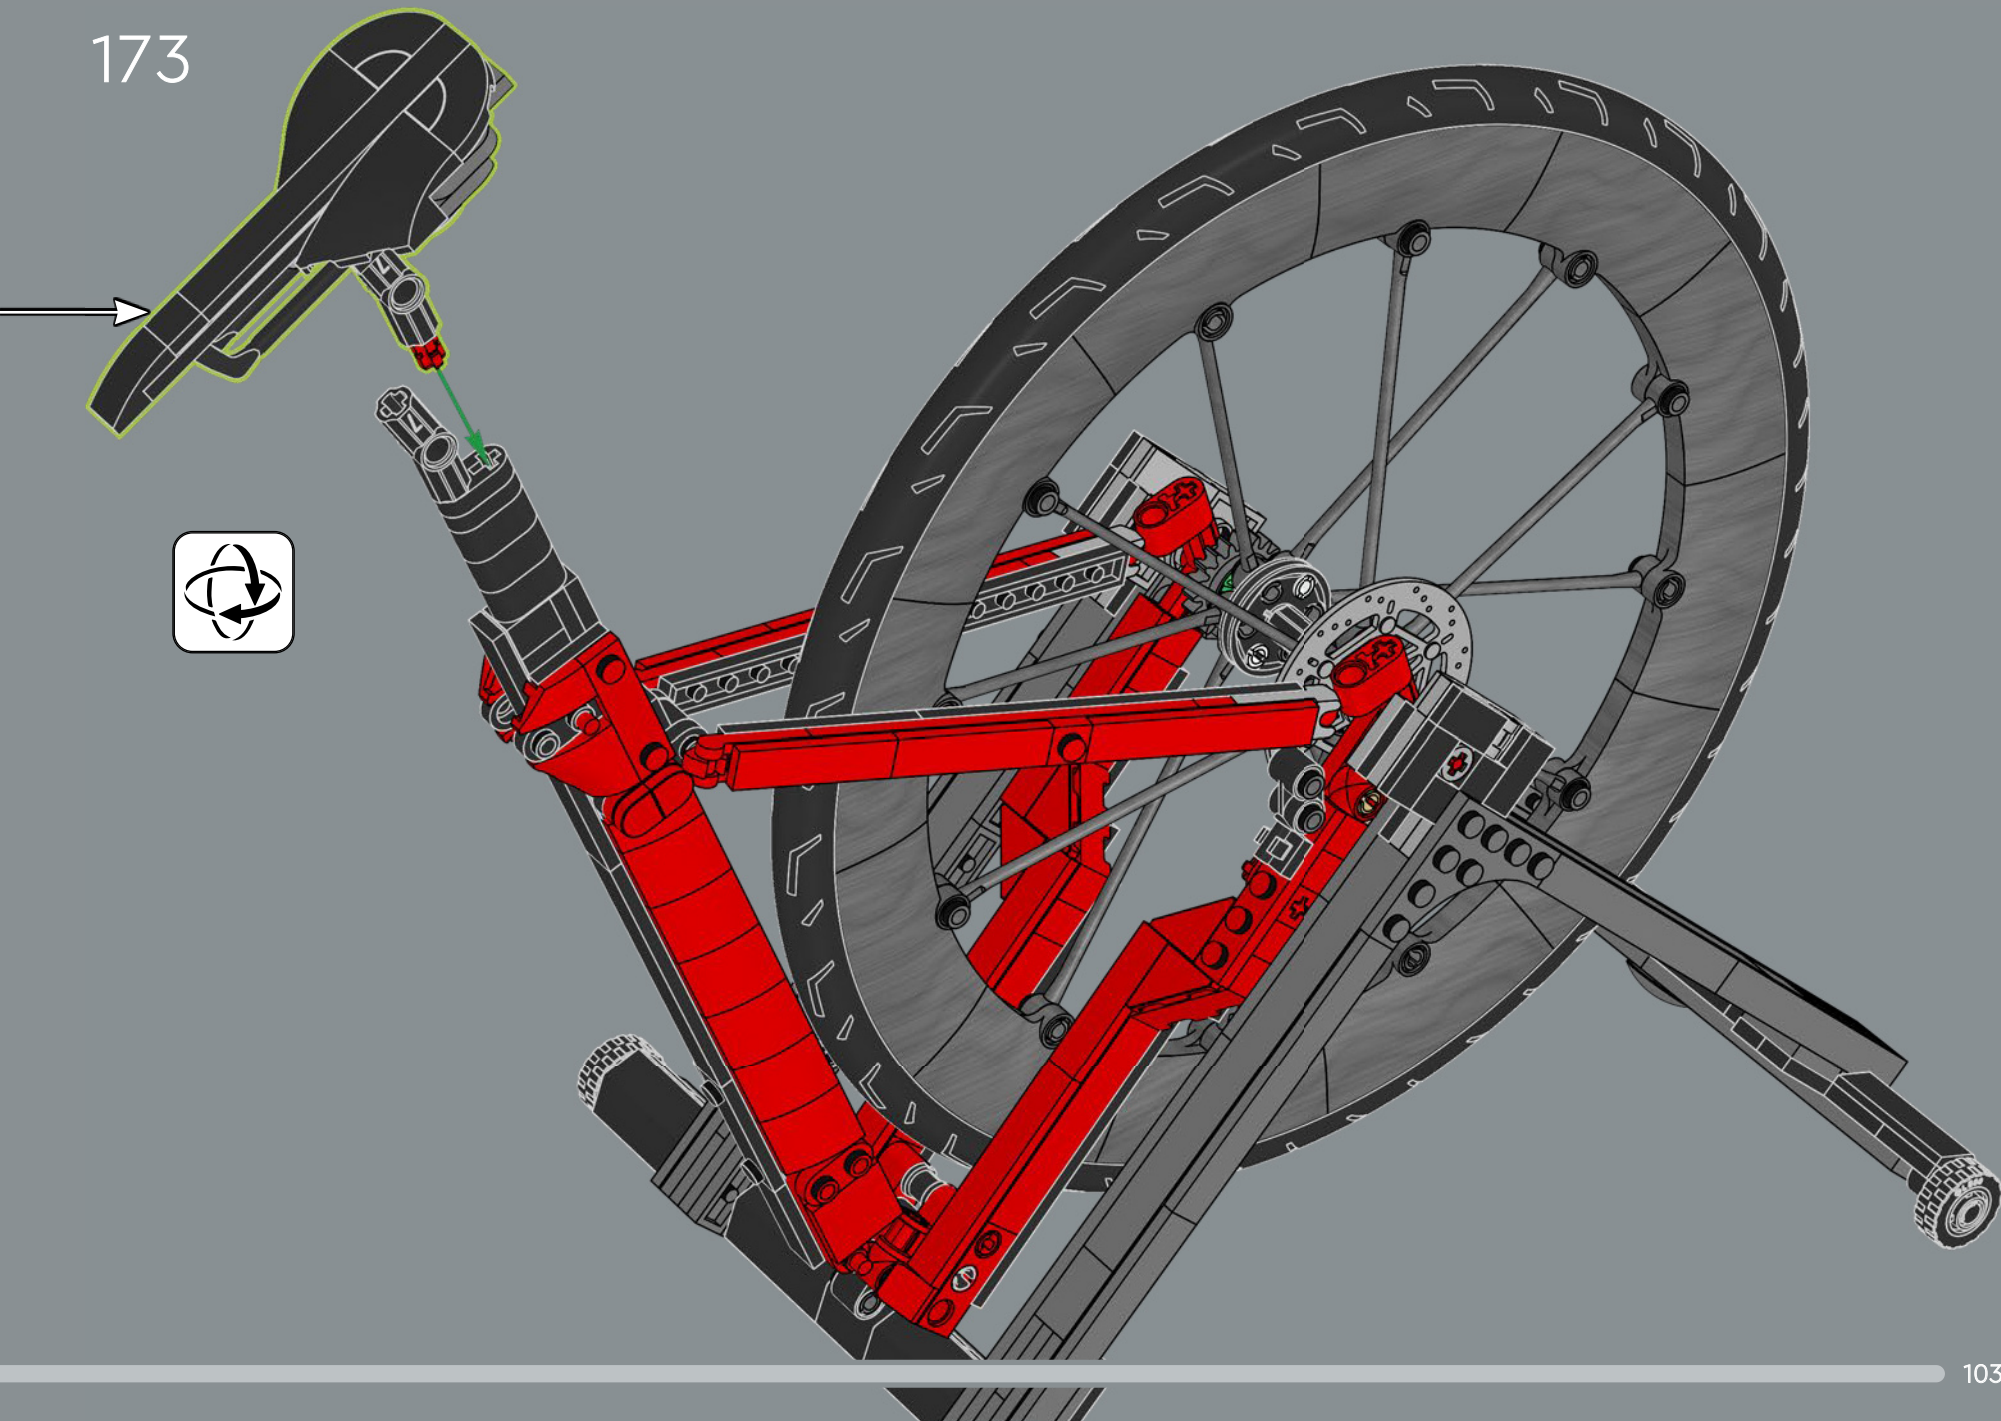

167

168

169

170

171

172

LEGO® minifigure hockey sticks are used to form the rails on the saddle.

173