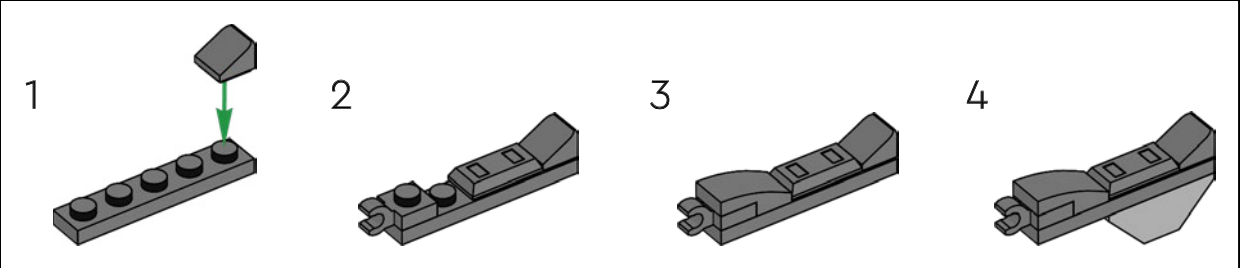

333

334

335

336

This element was made to represent dragon horns for LEGO® NINJAGO® sets – turns out, it also works great for road-bike handlebars!

337

338

339