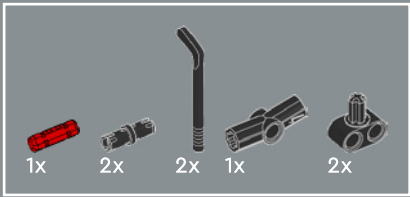

167

168

169

170

171

172

LEGO® minifigure hockey sticks are used to form the rails on the saddle.

173