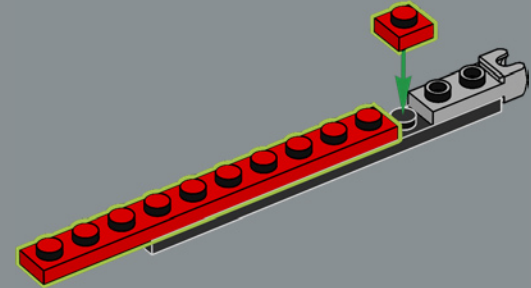

This element was originally made as a launcher for the flick fire missiles in the LEGO® Space Police set in 2009. Here, it works really well to represent a disc-brake calliper.

118

119

120

121

122

123

124