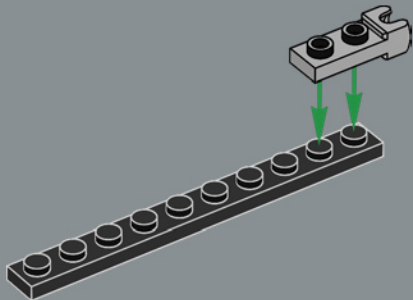

This element was originally made as a launcher for the flick fire missiles in the LEGO® Space Police set in 2009. Here, it works really well to represent a disc-brake calliper.

118

119

120

121

122

123

124