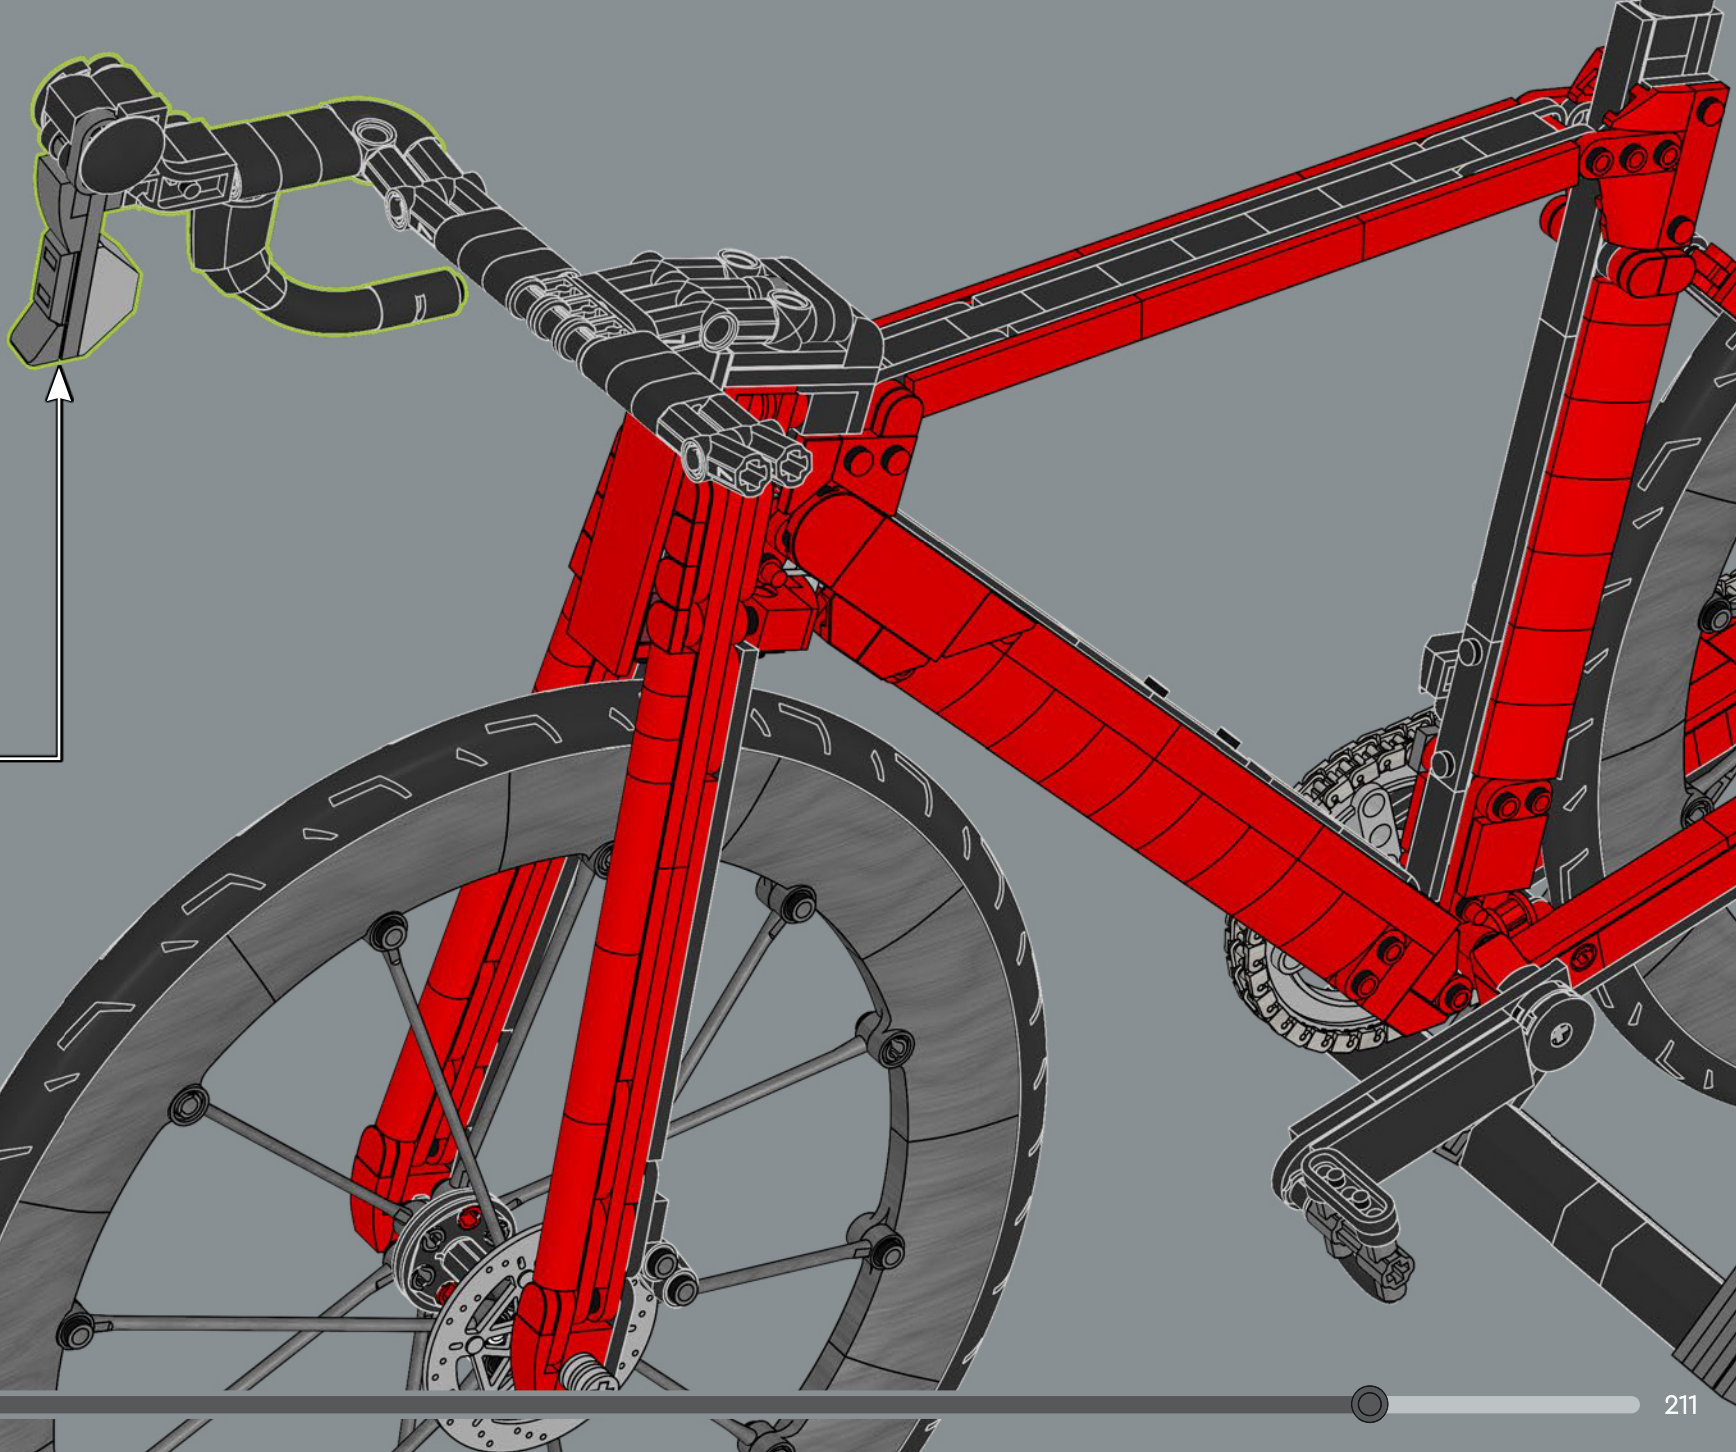

333

334

335

336

This element was made to represent dragon horns for LEGO® NINJAGO® sets – turns out, it also works great for road-bike handlebars!

337

338

339