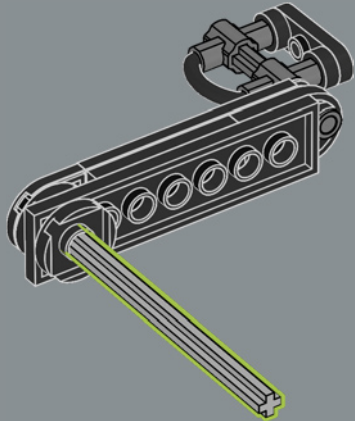

271

272

273

274

275

This is currently the biggest LEGO® spur gear, made specifically for this model.

276

277