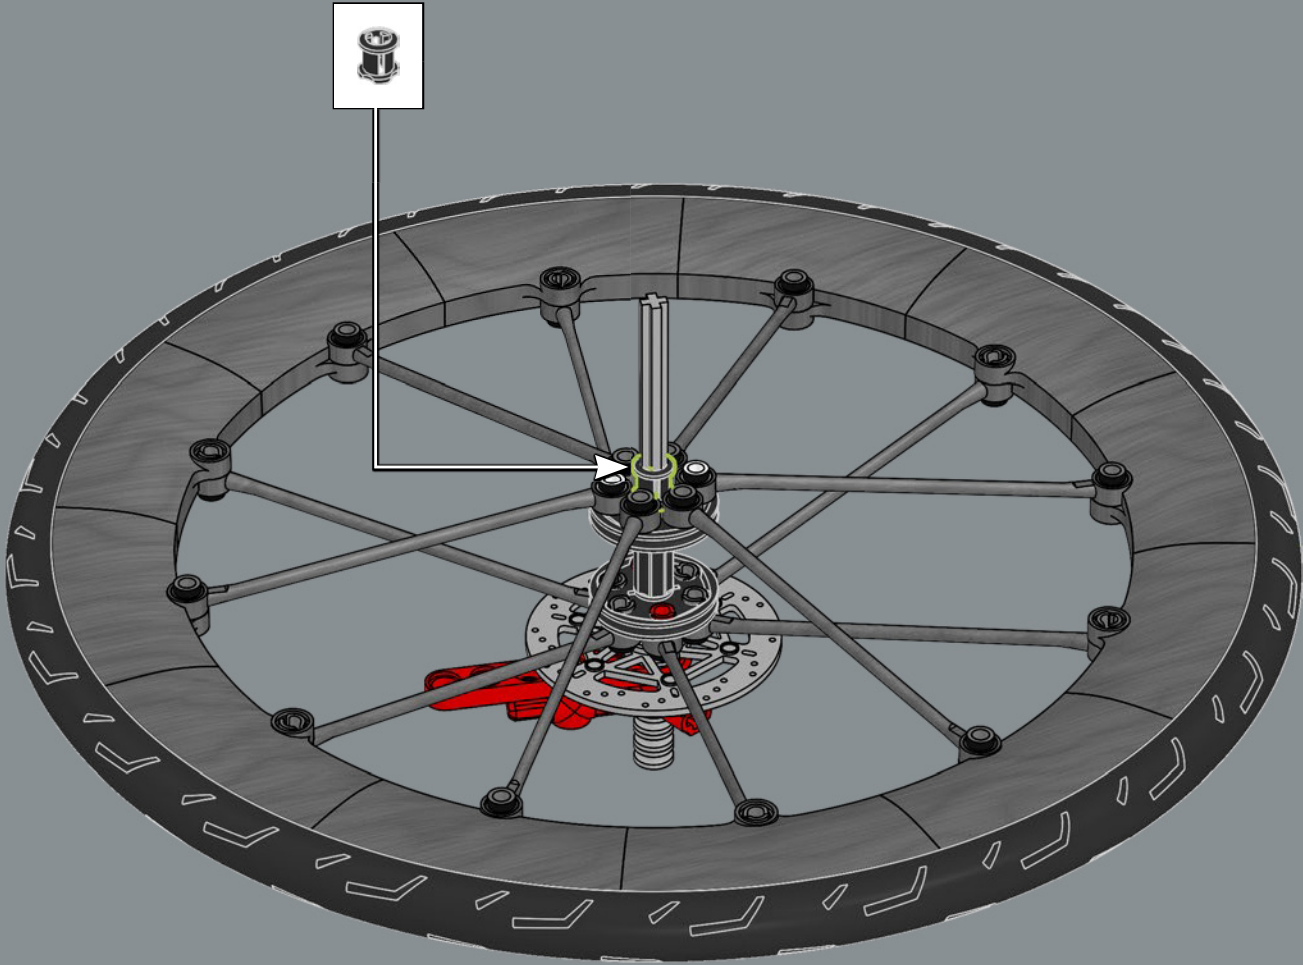

1x

81

This brand-new, single-way spur gear allows this bike to freewheel, just like on a real bike.

82

3x

83

84

86