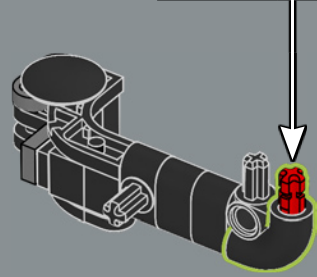

333

334

335

336

This element was made to represent dragon horns for LEGO® NINJAGO® sets – turns out, it also works great for road-bike handlebars!

337

338

339