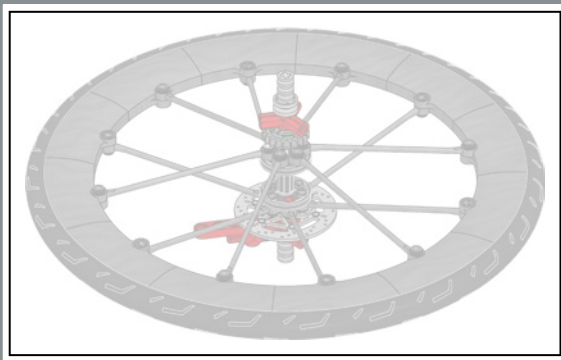

58

LEGO® tyres usually sit on a single wheel element.
This is the first buildable LEGO wheel designed as
part of a model.

59

60