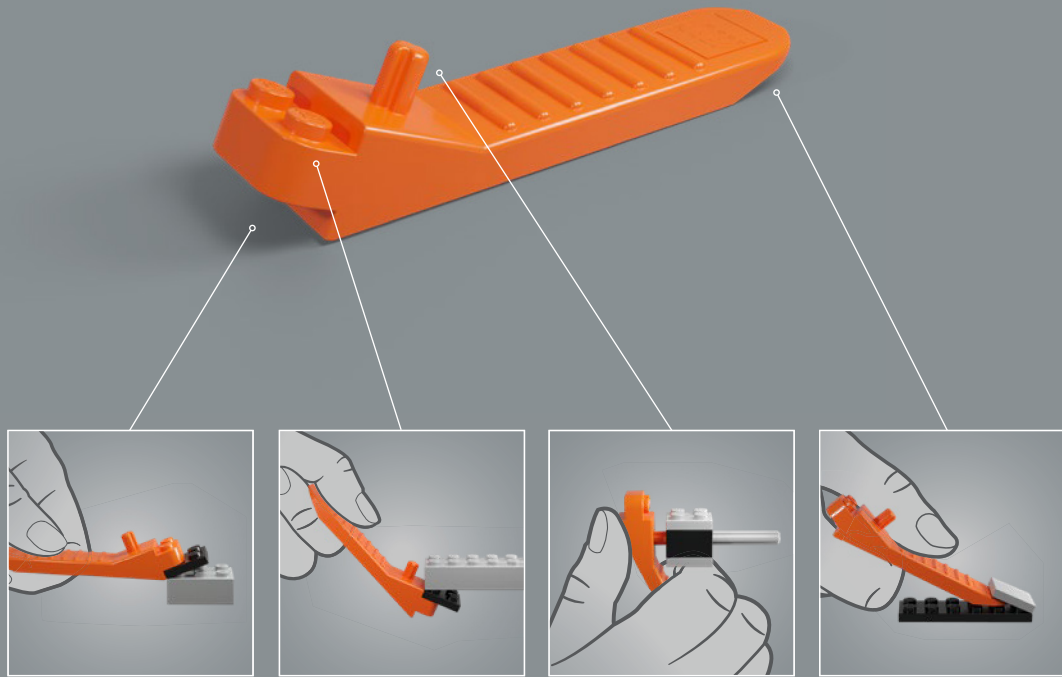

“Here, the hammer stroke
will fall hardest.”

- Gandalf

FROM THE LEGO® ICONS DESIGN TEAM

It's always with a sense of awe that we start working on models based on popular themes – including the vast realms in *The Lord of the Rings*™ film trilogy. Inspired by the 'bigature' model created for *The Return of the King*™, we stayed close to the movie version's storytelling and the structural details. We created a hybrid-scale model using a forced perspective building technique.

The outer wall is built for LEGO® minifigures to interact with, while the six upper walls are built progressively smaller for dramatic effect. You can place the characters into the iconic scenes both on the top layer and inside. However you display it, there are a myriad of details everywhere, and you can remove sections of the model for even more versatile display options. You're about to pass into the Realm of Gondor™. The board is set. The pieces are moving. Let the building adventure begin!

path that leads upwards through the city rather than a straight ascent – a hallmark of Minas Tirith's defensive architecture. In this model, the gate can be detached so newly designed minifigure characters of Gandalf™, Pippin and Shadowfax can make a dramatic entrance through the gate and alert Denethor™ of Sauron's threat.