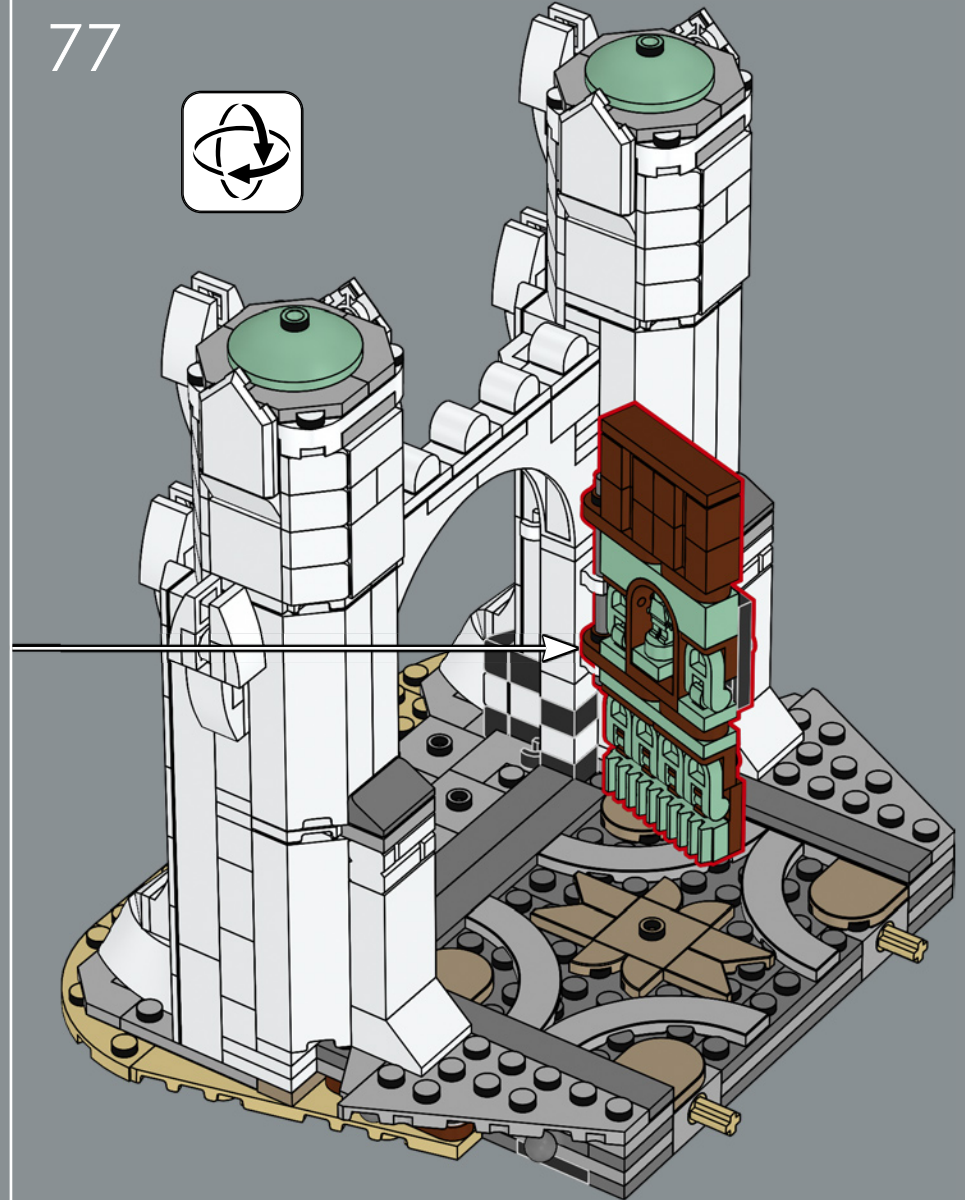

72

73

74

75

76

77

The 1x4 toothed LEGO® plate used to represent copper detailing on the main gate was first introduced in 1977 as a steering rack for LEGO Technic.

78