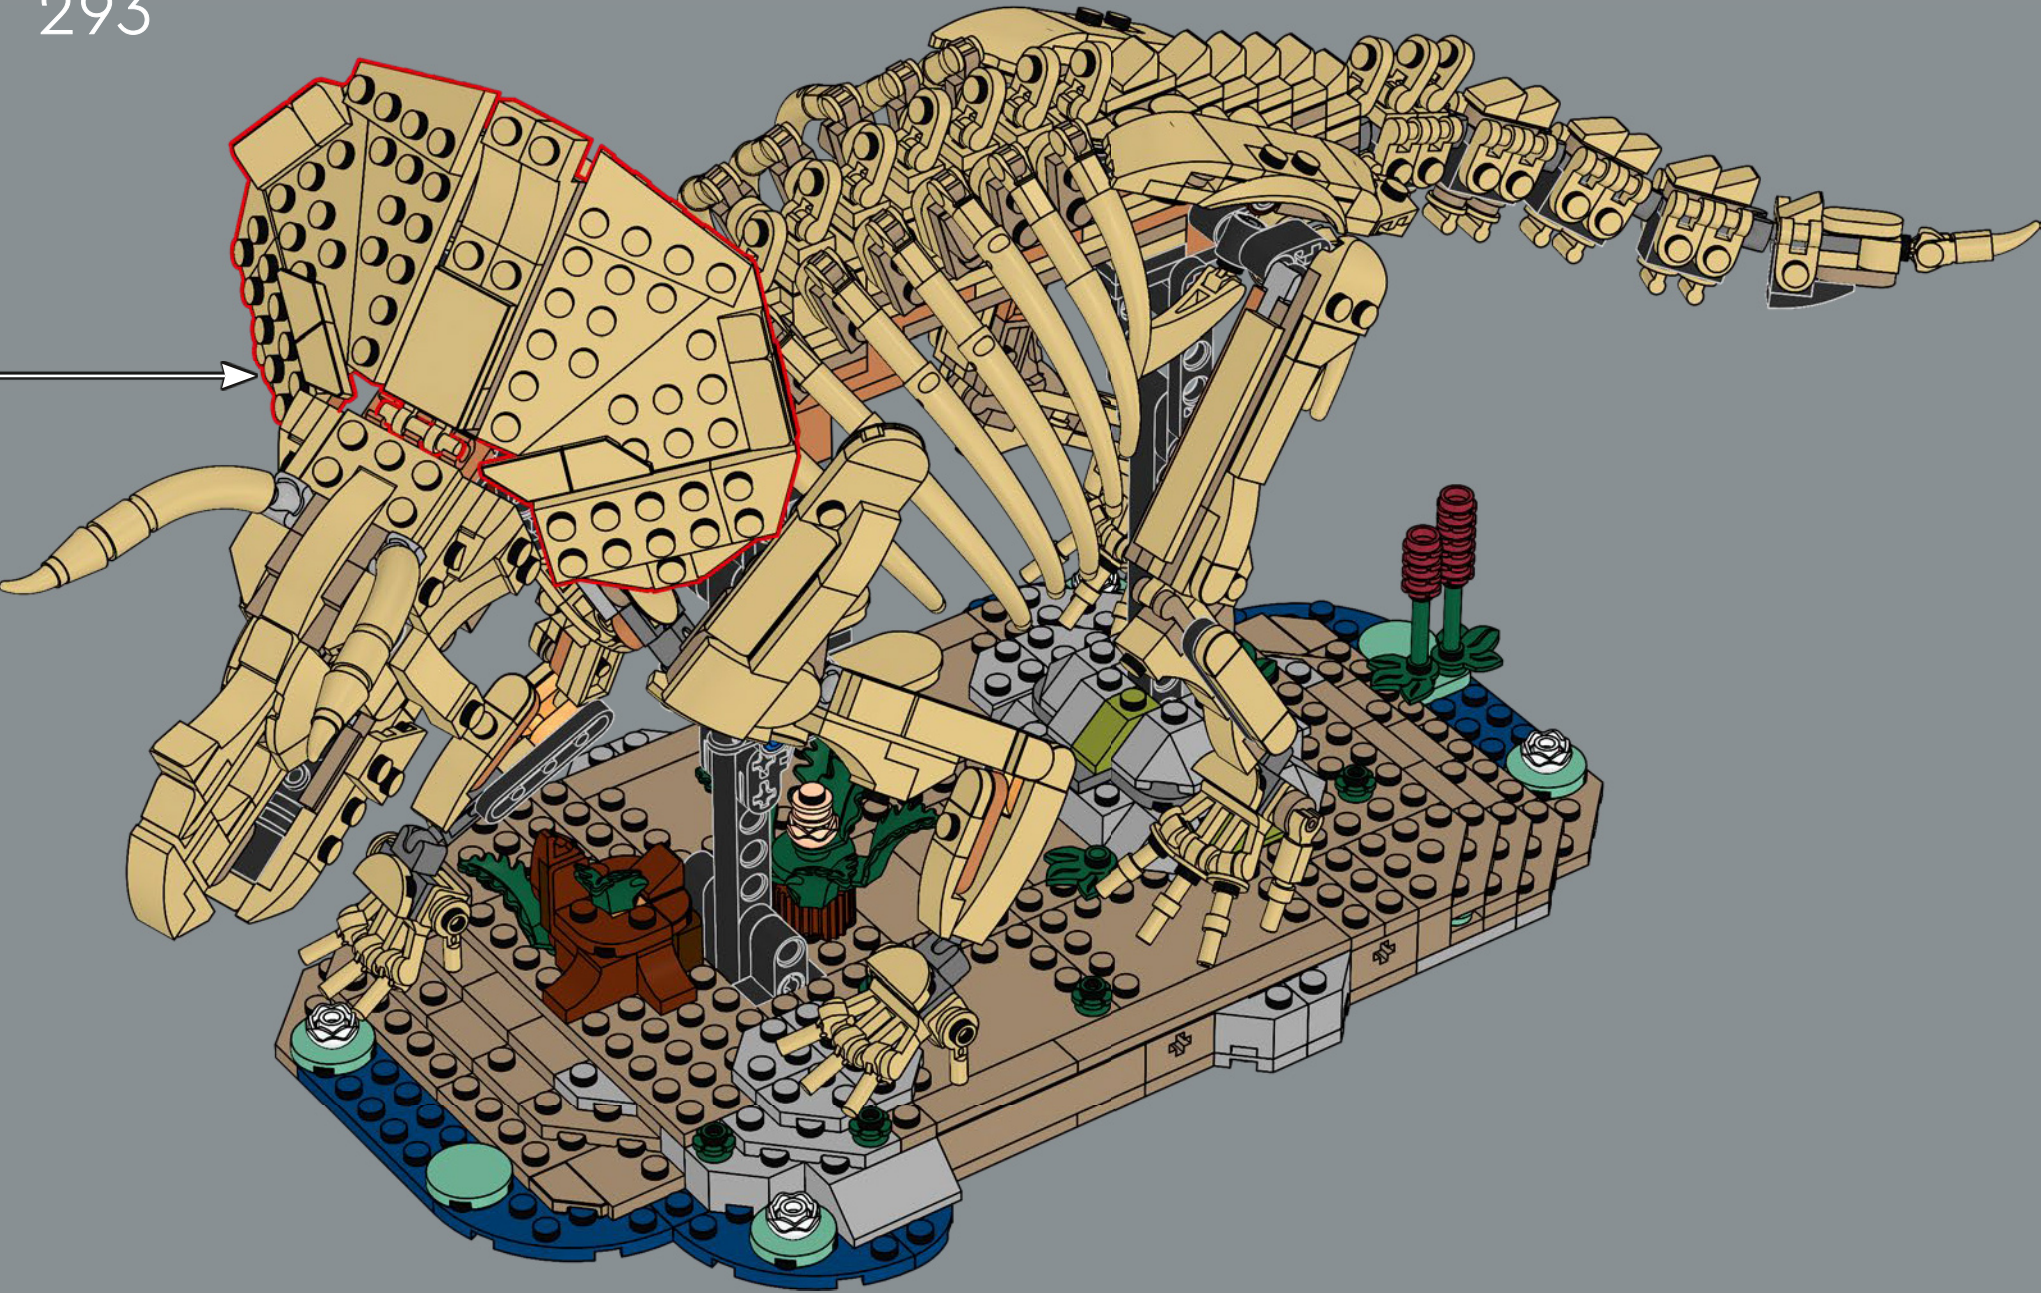

288

289

290

291

292

**TRICERATOPS**  
3.5 ft

Name Meaning:	Three-horned Face
Height:	3.4 m (11.15 ft)
Length:	8.7 m (28.54 ft)
Weight:	12.1 (26.66 lbs)
Diet:	herbivore
Habitat:	Isle of Nublar

**JURASSIC PARK**