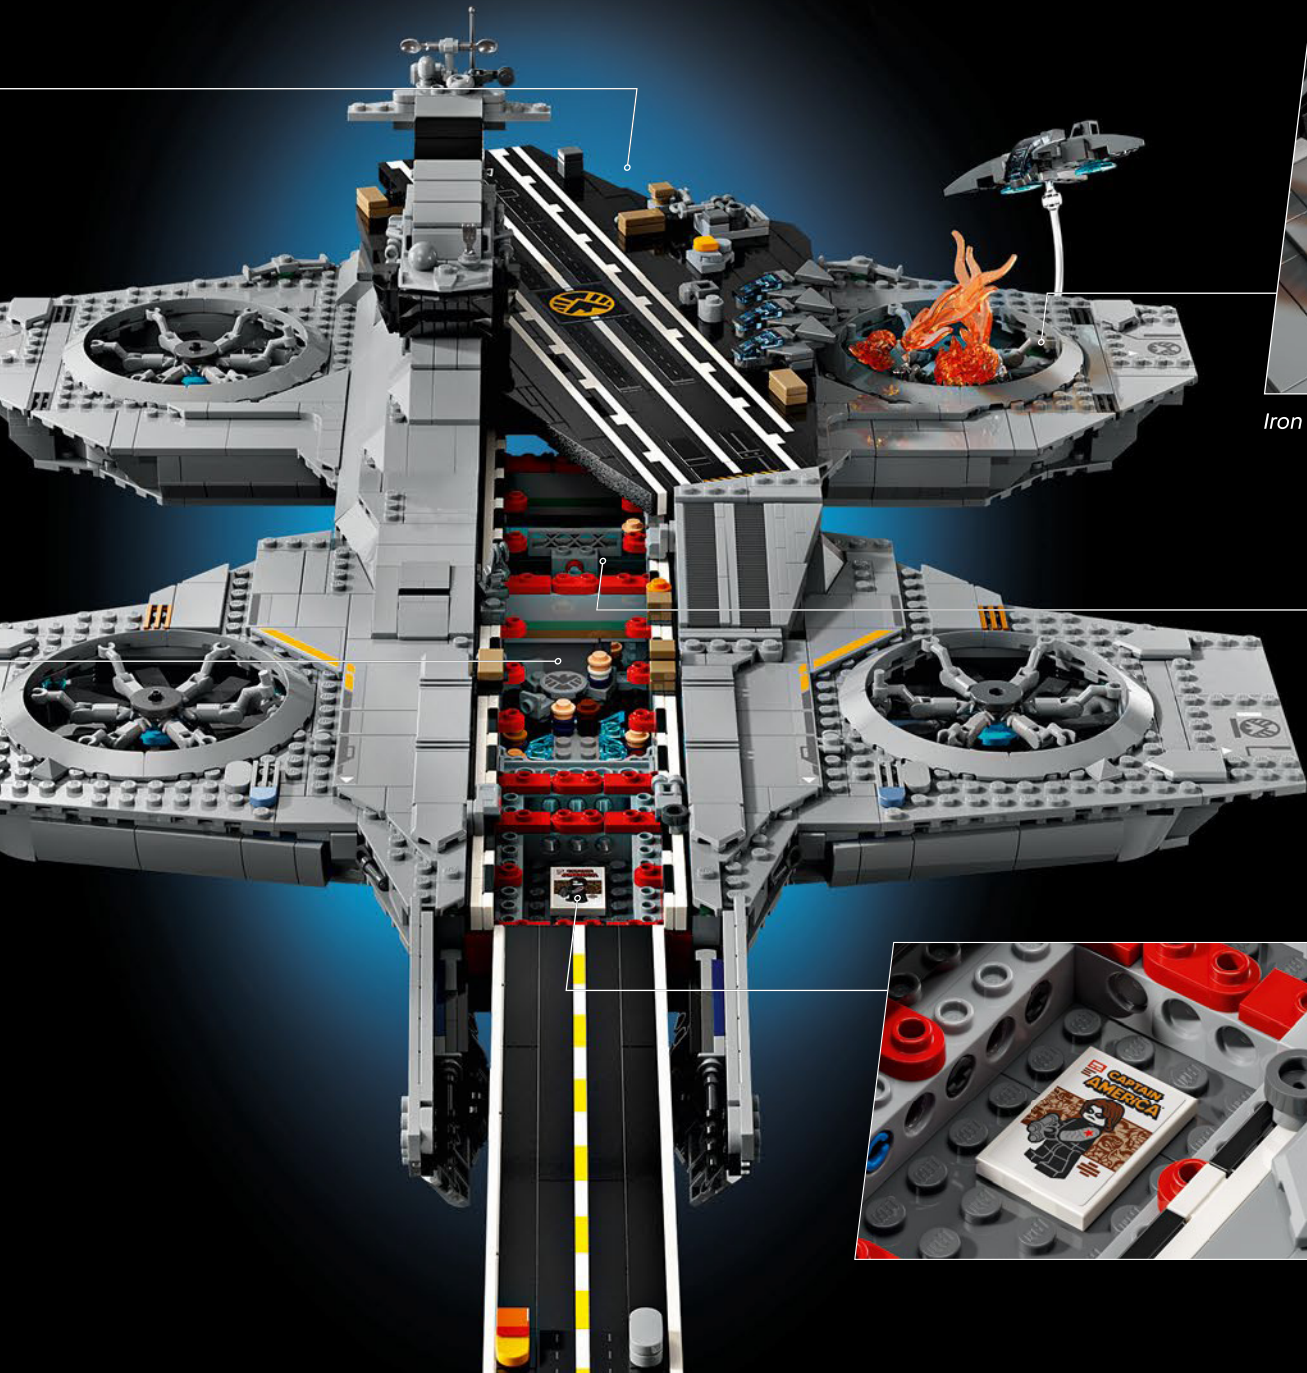

Iron Man tries to restart the exploded engine.