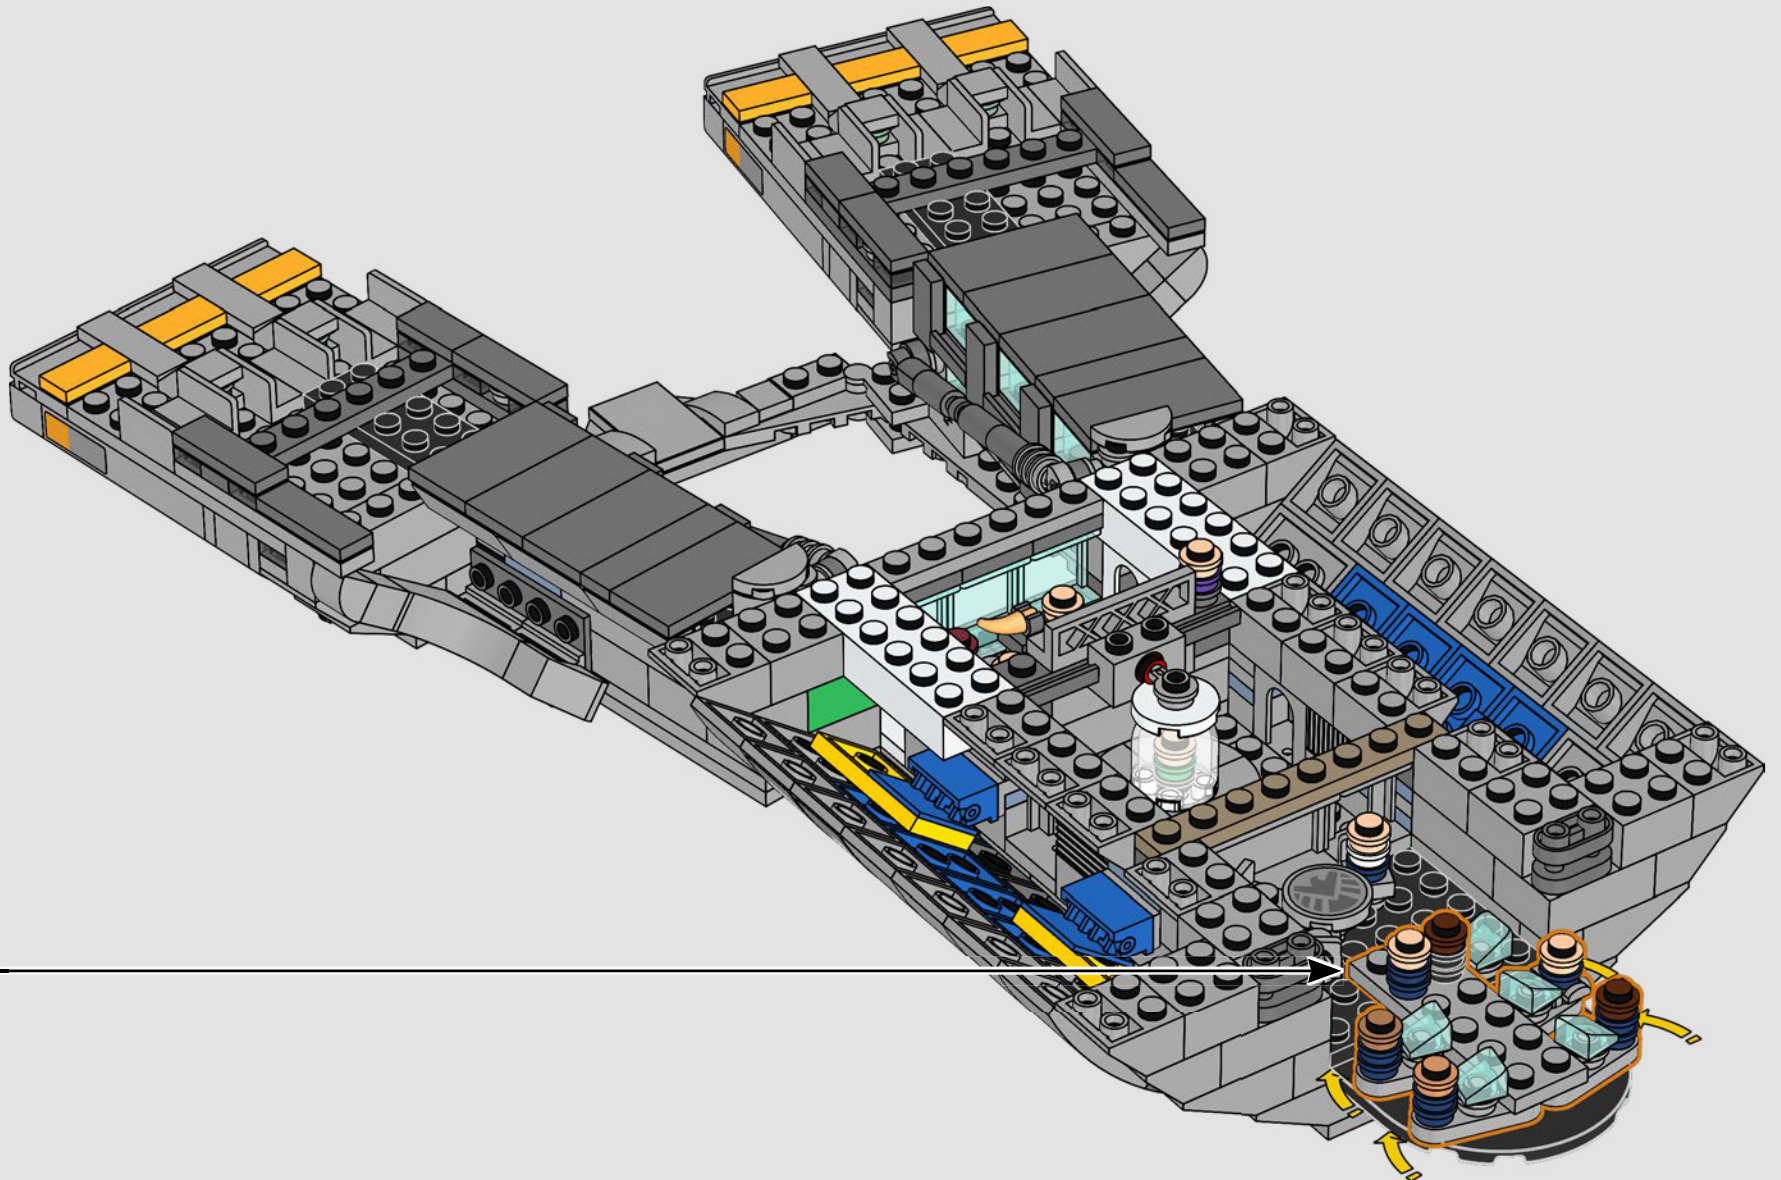

*From the LEGO®  
Marvel Design Team*

*We made a significant effort to make this model as close to the Helicarrier seen in Marvel Studios' The Avengers (2012) as possible, with references to multiple movie scenes. (The Helicarriers seen in Captain America: The Winter Soldier (2014) serve a different purpose.) Advanced hinge, clip and sloped building techniques recreate the Helicarrier's unusual shapes and angled runways. The lower runway slides out to reveal interior rooms, and throughout the model, stacked 1x1 round tiles mark the S.H.I.E.L.D. agents and Avengers in action.*

## *Step inside for a minute*

The LEGO® version of this base for S.H.I.E.L.D. – Strategic Homeland Intervention, Enforcement and Logistics Division – is full of authentic details and a few creative modifications.\* To keep the model balanced and sturdy, the rear lab is moved back, and the watchtower is slightly oversized to fit more details. And Captain America's table is round (instead of a pentagon shape) for easy recognition.

-  1x
-  1x
-  1x
-  1x
-  1x

108

109

4

5

*Meet Agent Rachael! One of the stacks of 1x1 plates representing a S.H.I.E.L.D. agent has a LEGO® roller skate element as its lower part – a nod to our design-team intern who uses a wheelchair.*