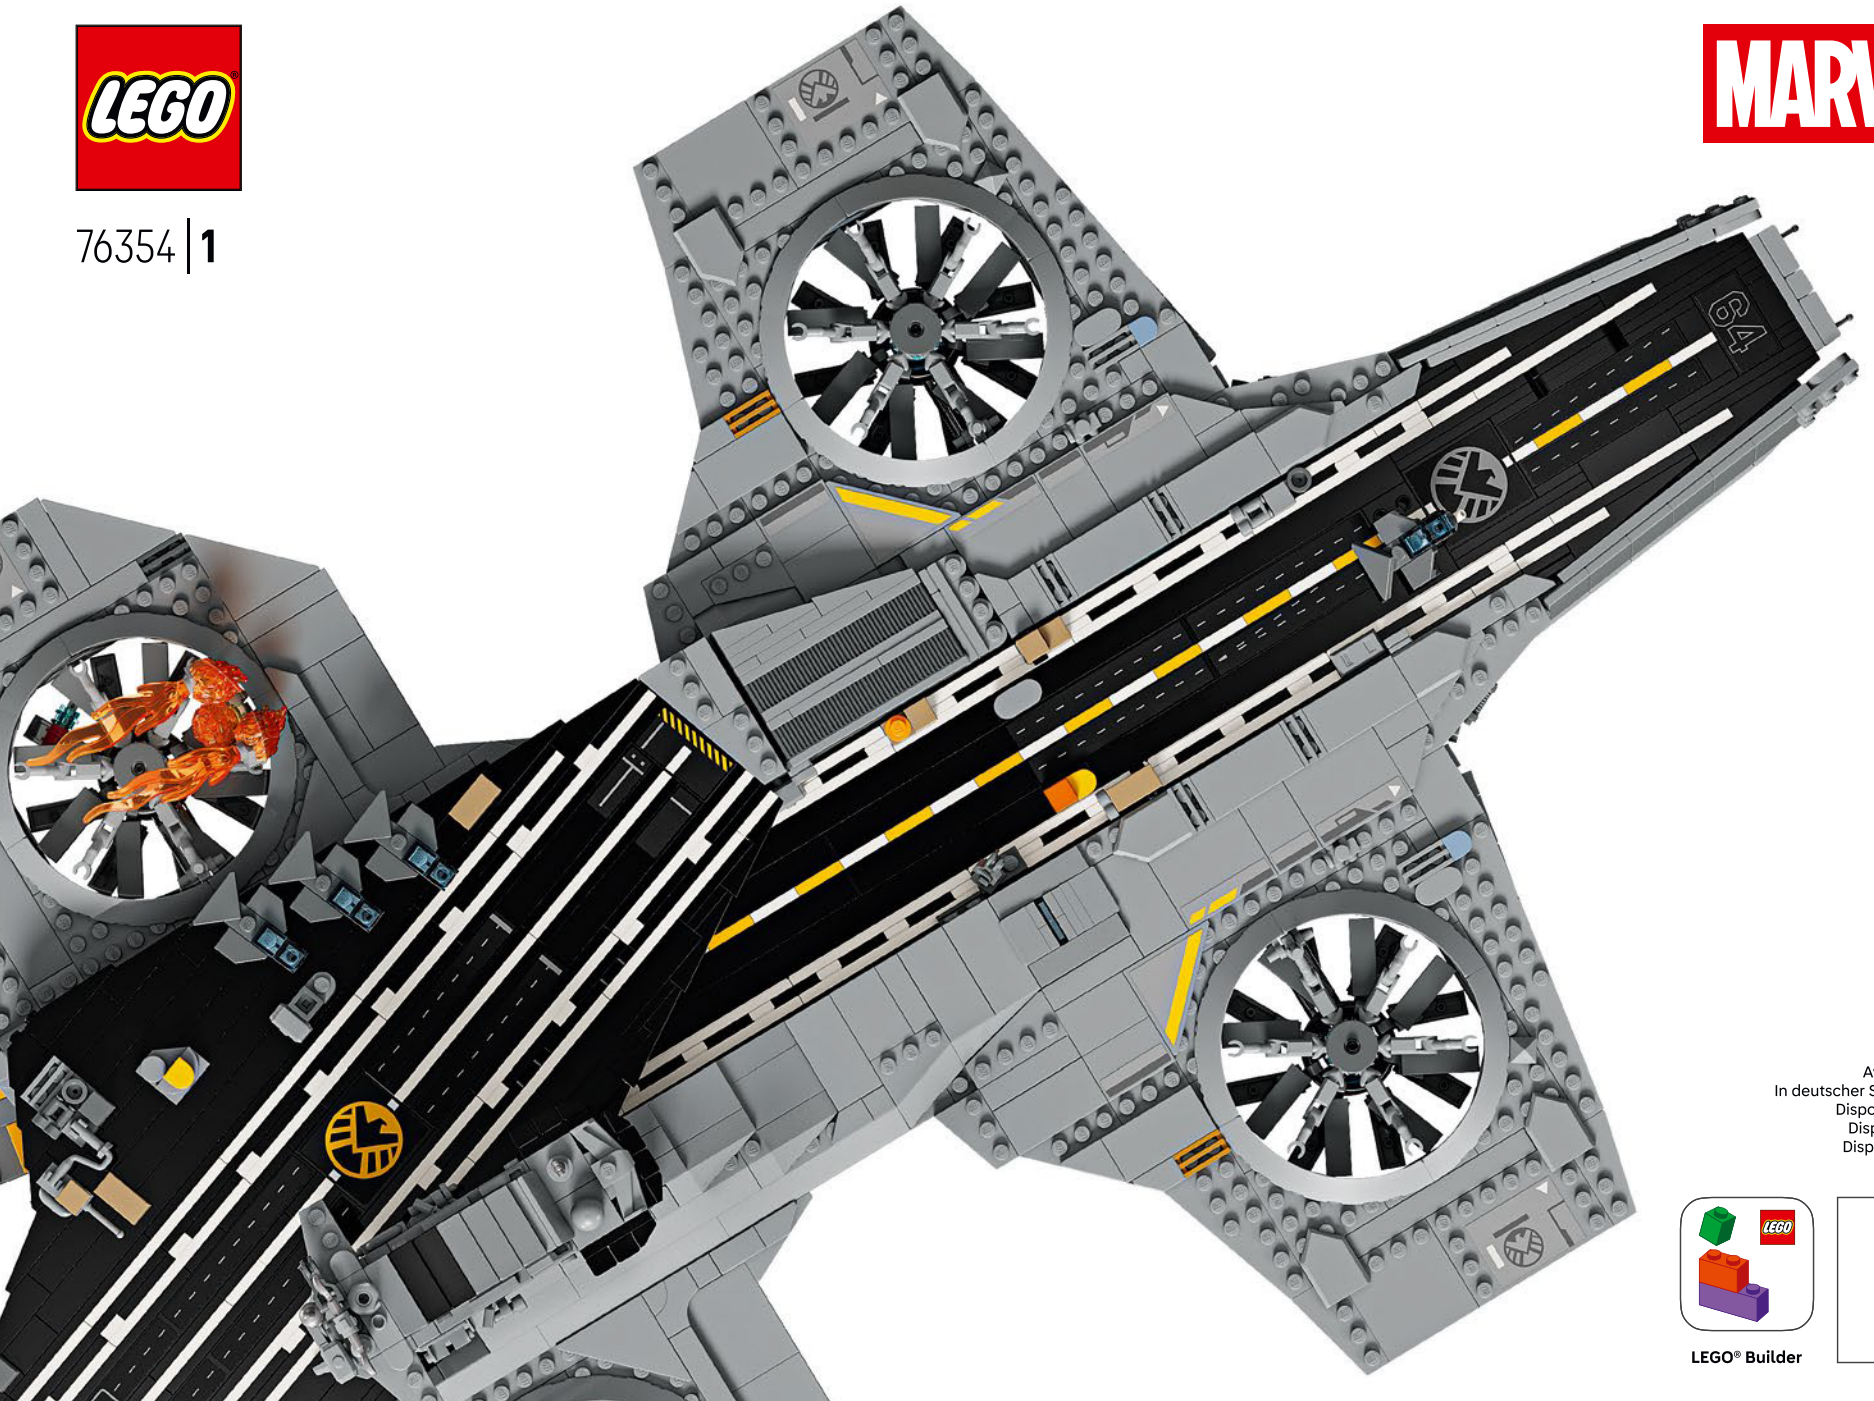

76354 | 1

Available in English
In deutscher Sprache verfügbar
Disponibles en français
Disponibile in italiano
Disponible en español
提供中文版本

LEGO® Builder