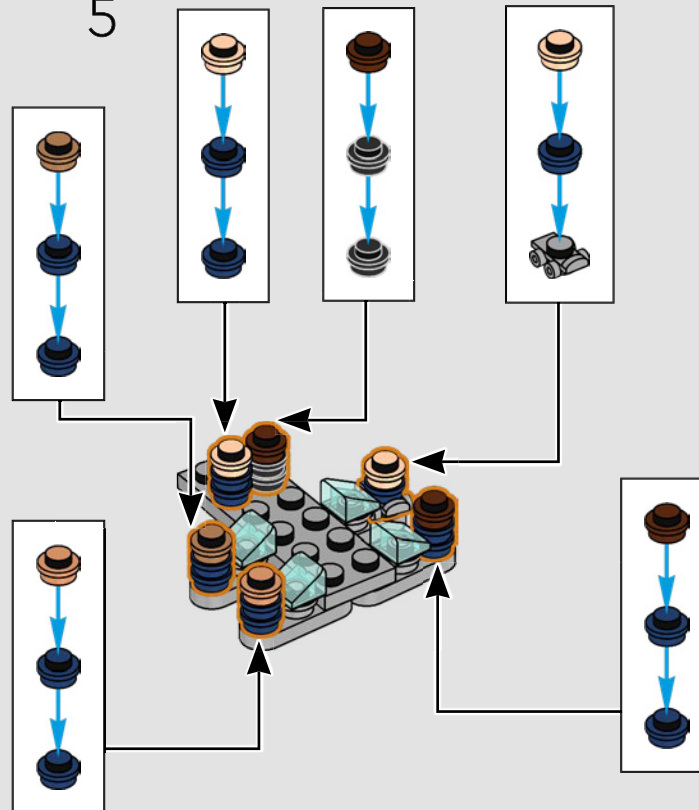

-  1x
-  1x
-  1x
-  1x
-  1x

108

109

4

5

*Meet Agent Rachael! One of the stacks of 1x1 plates representing a S.H.I.E.L.D. agent has a LEGO® roller skate element as its lower part – a nod to our design-team intern who uses a wheelchair.*