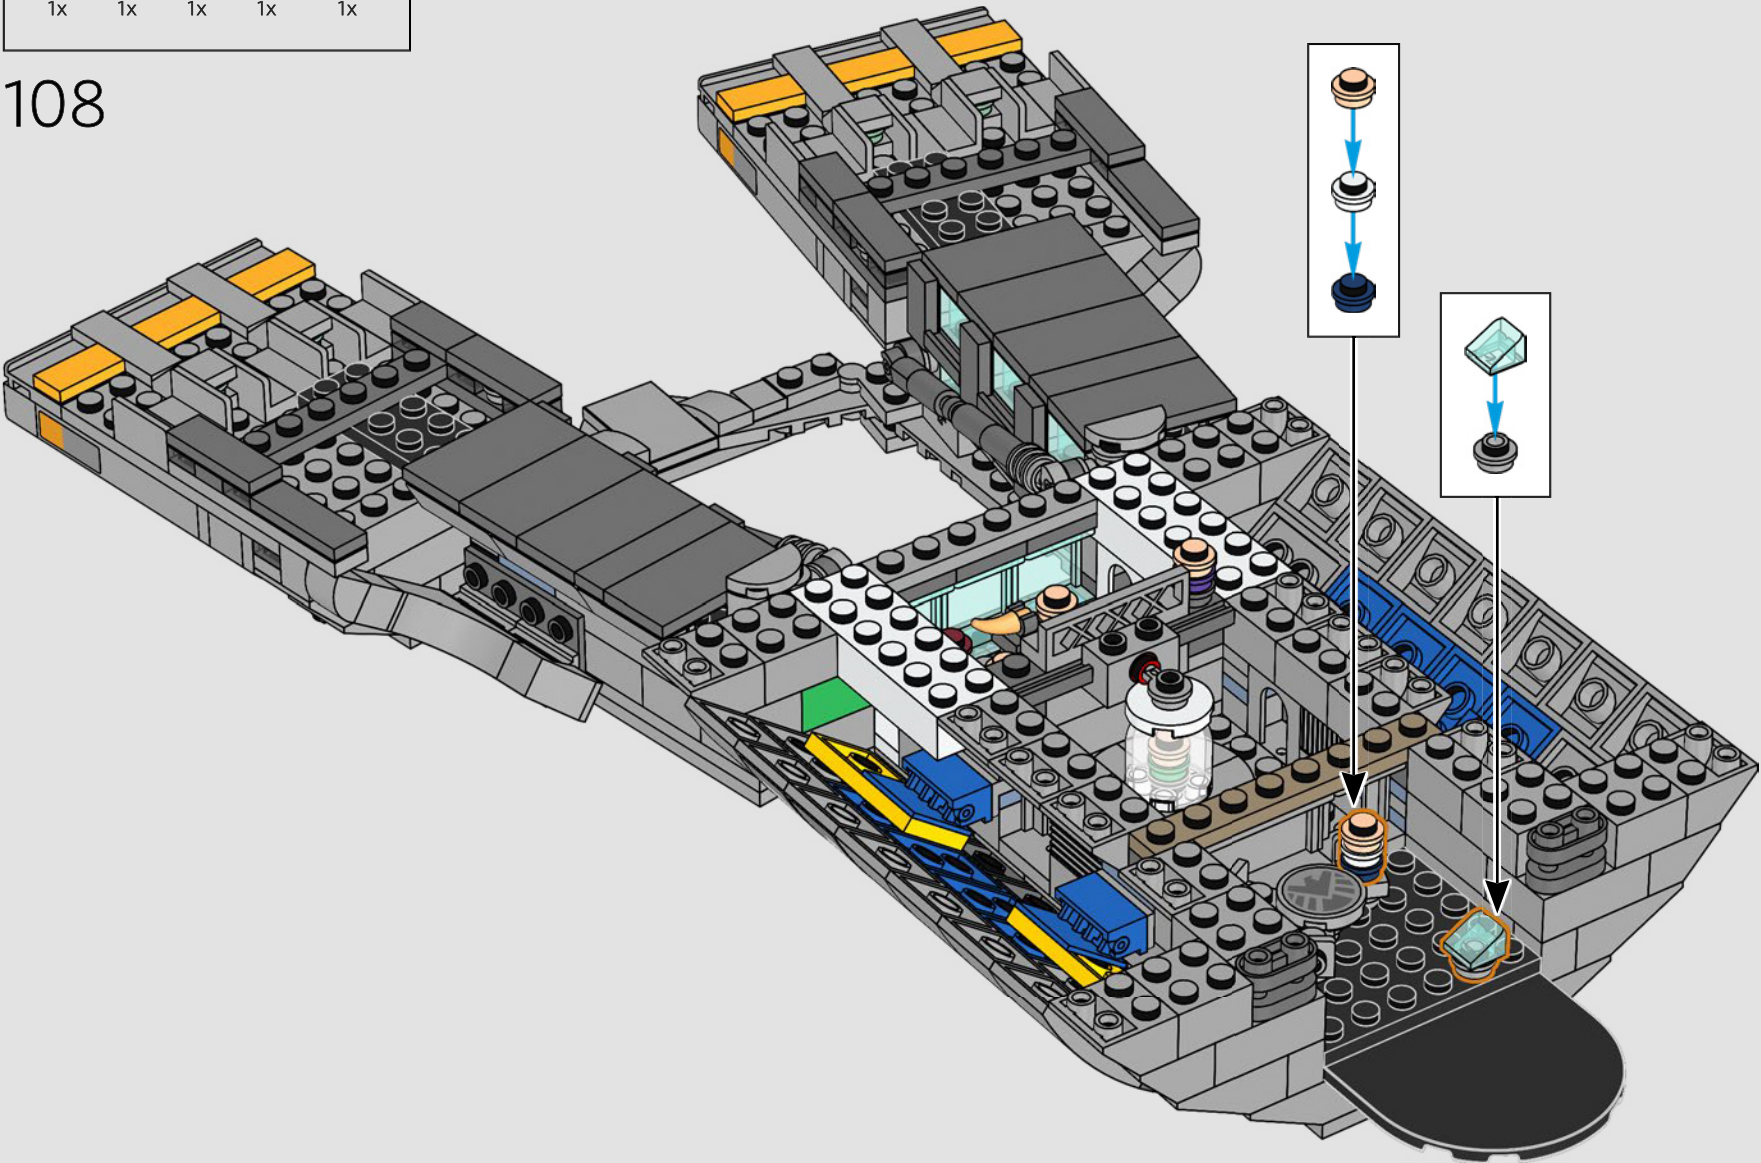

- 1x
- 1x
- 1x
- 1x
- 1x

108