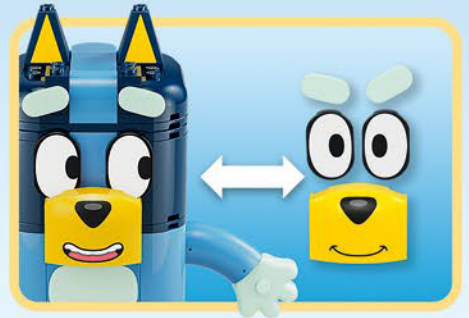

**ADVERTENCIA:
PELIGRO DE ASFIXIA.**

Juguete que contiene partes pequeñas y una pelota pequeña. No recomendado para niños menores de 3 años.

BBC
STUDIOS

BLUEY (word mark and character logos) are trade marks of Ludo Studio Pty Limited and are used under license.
BLUEY logo © Ludo Studio Pty Limited 2018. Licensed by BBC Studios. BBC is a trade mark of the British Broadcasting Corporation and is used under licence. BBC logo © BBC 1996.