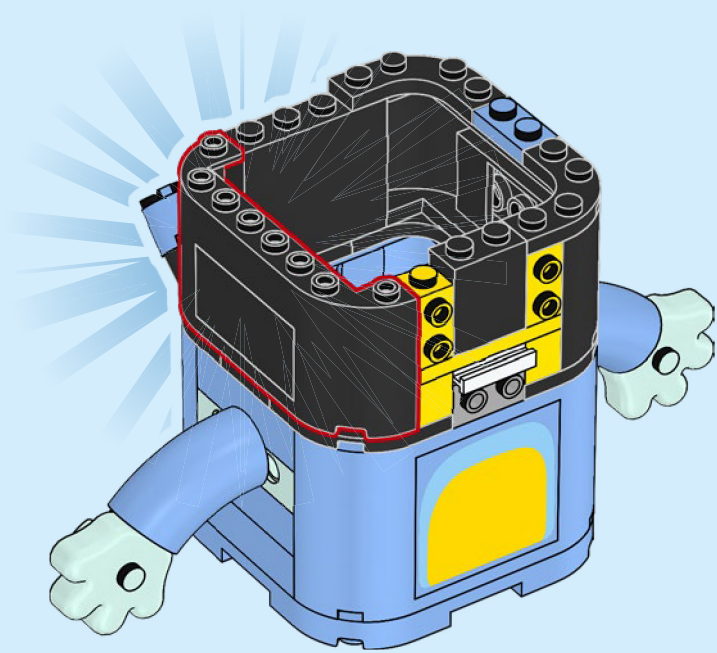

11217

 **WARNING: CHOKING HAZARD.**
Toy contains small parts and a small ball.
Not for children under 3 years.

DAD

AVERTISSEMENT :
RISQUE D'ÉTOUFFEMENT.
Le jouet contient des petites
pièces ainsi qu'une petite boule.
Il ne convient pas aux enfants
de moins de 3 ans.

ADVERTENCIA:
PELIGRO DE ASFIXIA.
Juguete que contiene partes
pequeñas y una pelota
pequeña. No recomendado
para niños menores de 3 años.

LEGO and the LEGO logo are trademarks of the/sont des marques de commerce du/son marcas registradas de LEGO Group. ©2026 The LEGO Group.
BLUEY (word mark and character logos) are trade marks of Ludo Studio Pty Limited and are used under license. BLUEY logo © Ludo Studio Pty Limited 2018.
Licensed by BBC Studios. BBC is a trade mark of the British Broadcasting Corporation and is used under licence. BBC logo © BBC 1996.