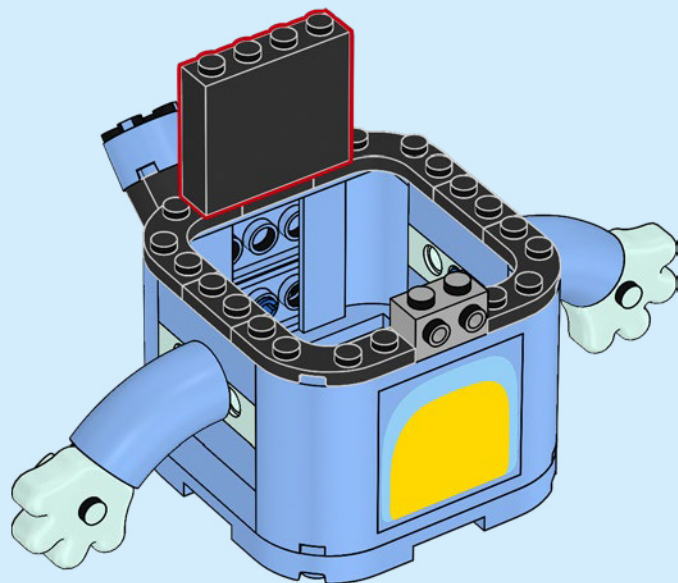

11217

DAD

LEGO and the LEGO logo are trademarks of the LEGO Group. ©2026 The LEGO Group.

BLUEY (word mark and character logos) are trade marks of Ludo Studio Pty Limited and are used under license. BLUEY logo © Ludo Studio Pty Limited 2018.  
Licensed by BBC Studios. BBC is a trade mark of the British Broadcasting Corporation and is used under licence. BBC logo © BBC 1996.