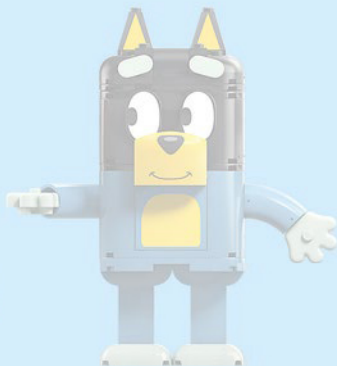

11217

 **WARNING: CHOKING HAZARD.**
Toy contains small parts and a small ball.
Not for children under 3 years.

BINGO

AVERTISSEMENT :
RISQUE D'ÉTOUFFEMENT.
Le jouet contient des petites
pièces ainsi qu'une petite boule.
Il ne convient pas aux enfants
de moins de 3 ans.

ADVERTENCIA:
PELIGRO DE ASFIXIA.
Juguete que contiene partes
pequeñas y una pelota
pequeña. No recomendado
para niños menores de 3 años.

LEGO and the LEGO logo are trademarks of the/sont des marques de commerce du/son marcas registradas de LEGO Group. ©2026 The LEGO Group.
BLUEY (word mark and character logos) are trade marks of Ludo Studio Pty Limited and are used under license. BLUEY logo © Ludo Studio Pty Limited 2018.
Licensed by BBC Studios. BBC is a trade mark of the British Broadcasting Corporation and is used under licence. BBC logo © BBC 1996.