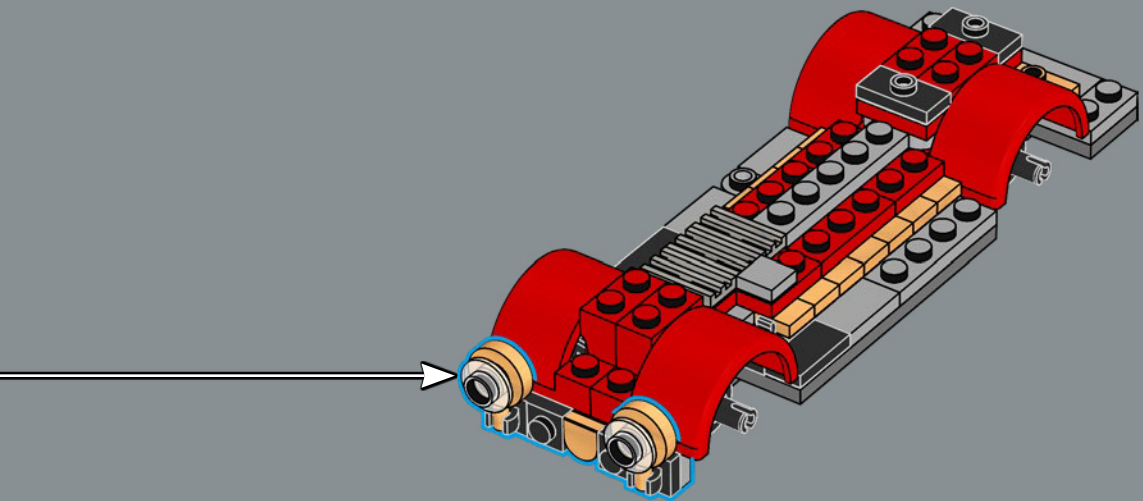

10

11

12

13

Introduced to the park in 1958, the Main Street Fire Engine was based on the 1916 American LaFrance Fire Truck, and was designed by Bob Gurr, who famously created many iconic attractions within the park.