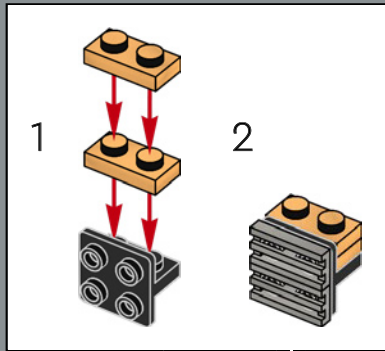

10

11

12

13

Introduced to the park in 1958, the Main Street Fire Engine was based on the 1916 American LaFrance Fire Truck, and was designed by Bob Gurr, who famously created many iconic attractions within the park.