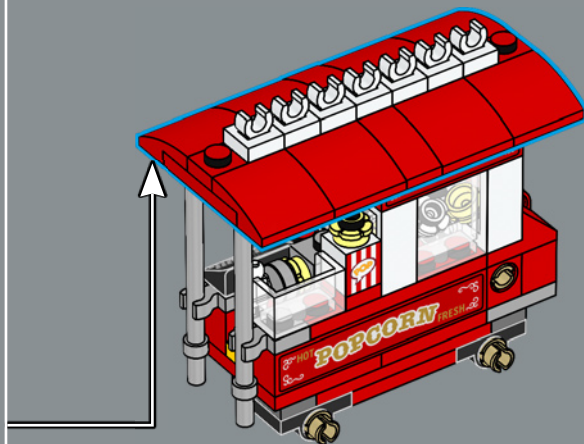

2

3

4

5

25

White and yellow LEGO® flower pieces represent popcorn kernels. Tap the lever on the side of the cart to pop the popcorn!

26

Many popcorn carts around the park feature small, animated dolls – unique to each land – cranking a drum of popcorn. The LEGO® version uses a tiny minifigure trophy element to recreate them.