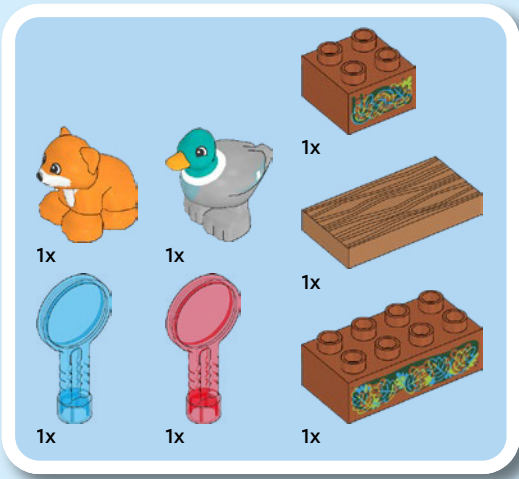

LEGO DUPLO sets are categorised into benefit territories that match toddlers' ages and developmental stages.

**PLAY
IDEAS**

EXPLORATION

+

INDEPENDENCE

LEGO® DUPLO® sets in the orange territory are all about empowering toddlers to dive into their own adventures and take charge of their playtime! Perfect for little ones aged 3 and over, these sets are made to ignite curiosity and inspire toddlers to create their own solutions. Toddlers are invited to lead the play while exploring (IQ), giving them the chance to practise their communication skills, learn to compromise and build their confidence. With grown-ups stepping in to lend a hand only when needed, this approach helps foster independence (EQ).

1

2

3

4

5

6

7

9