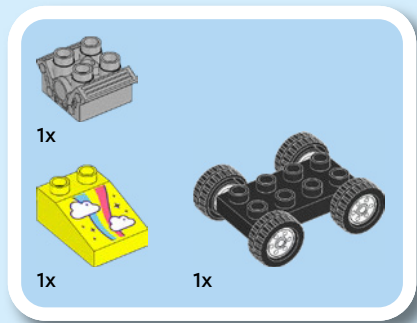

LEGO DUPLO sets are categorised into benefit territories that match toddlers' ages and developmental stages.

**PLAY  
IDEAS**

**CREATIVE  
SOLUTIONS**

+

**LEARN  
PATIENCE**

LEGO® DUPLO® sets in the green territory are filled with exciting challenges that can help toddlers master important skills like hand-eye coordination, focus and problem-solving. Perfect for little explorers aged 18 months and over, these sets encourage kids to experiment and keep going, helping them to manage their emotions and learn from each attempt. With kind guidance, a safe and welcoming space for learning unfolds. As toddlers dive into creative tasks, they can boost their ability to find creative solutions (IQ), learn the art of patience (EQ) and build confidence as they tackle each fun challenge!