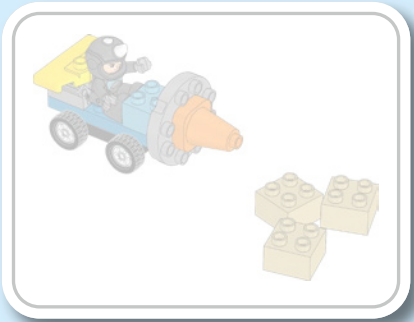

LEGO DUPLO sets are categorised into benefit territories that match toddlers' ages and developmental stages.

**PLAY
IDEAS**

LOGICAL THINKING  +  EXPRESSING YOURSELF

LEGO® DUPLO® sets in the blue territory can help toddlers master essential skills like caring for others and understanding emotions. Aimed at children aged 18 months and over, these sets also encourage comparing, matching and sorting skills through delightful, familiar play scenarios. With a little gentle guidance from grown-ups, children's early skills can flourish in a safe and creative space. As toddlers engage in storytelling and role play, they can enhance their logical thinking (IQ) and emotional expression (EQ), building self-confidence and empathy along the way!