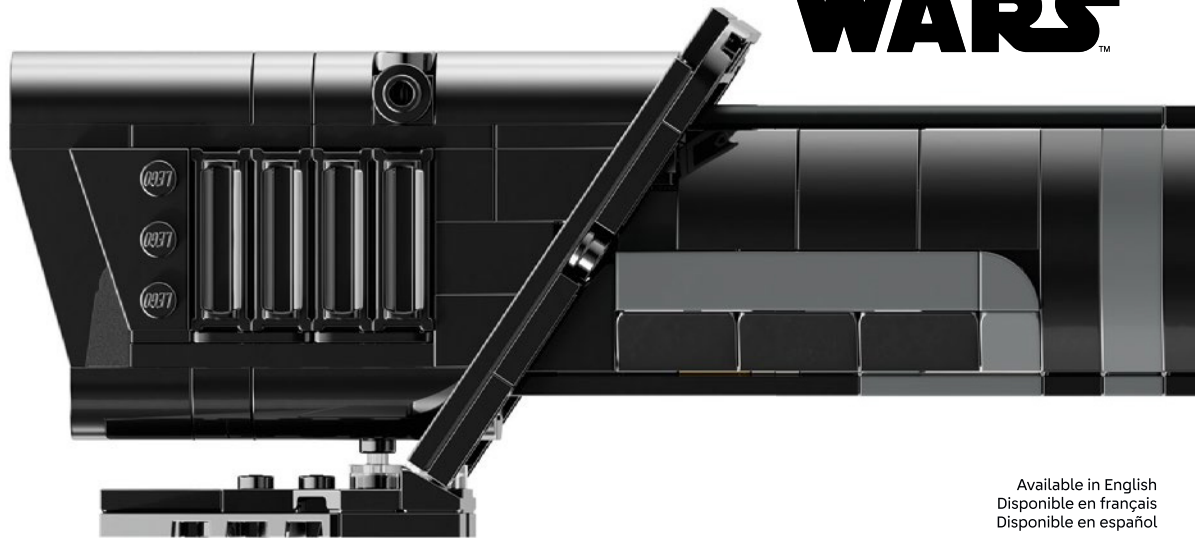

STAR WARS™

Disney

Available in English
Disponible en français
Disponible en español

LEGO® Builder