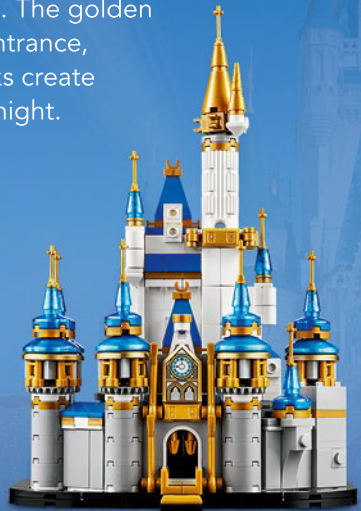

Disney

40478

Disney

Welcome to the LEGO® Mini Disney Castle!

Now you can build the dream and live it, too. This delightful miniature LEGO® replica of the *Walt Disney World*® Resort Cinderella Castle is full of authentic details for you to explore. Intricately detailed, this mini castle is adorned with beautiful, pearlised golden tower tops and new opalescent blue rooftop cones. The golden stone bridge leads to the arched entrance, which features a clock. The fireworks create wonderful magic in the park every night.

This LEGO® Mini Disney Castle contains over 565 LEGO pieces and creates its own Disney magic with the included unique, vintage-style Mickey Mouse minifigure.

Walt Disney World

THE WORLD'S MOST MAGICAL CELEBRATION

The actual Cinderella Castle...

Is at the heart of *Magic Kingdom*[®] Park at *Walt Disney World*[®] Resort in Florida.

It is the gateway to the *Fantasyland*[®] area, where beloved stories come to life before your eyes. The castle itself stands 57.6 meters (189 feet) tall. On the exterior is a clock, gargoyles and the Disney family crest. Inside is a large storytelling mosaic, a restaurant and the *Bibbidi Bobbidi Boutique* location. The courtyard hosts musical Disney character spectacles, and the daily fireworks show in the park helps create wonderful magic.