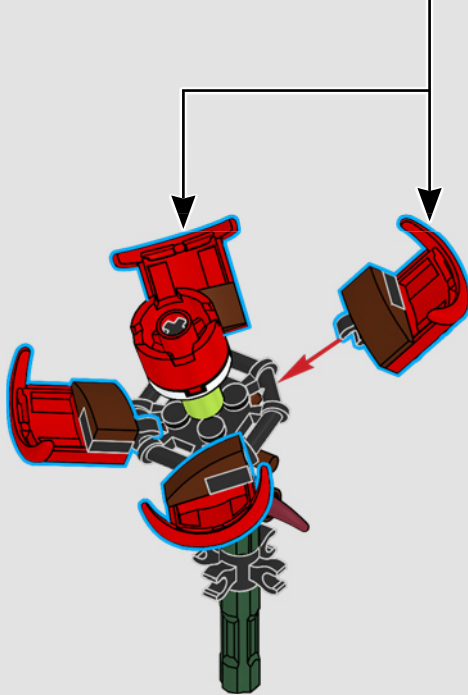

KENYON ANDREW BRADY

LEGO® Model Designer

1

2

1x

1x

3

Thorns are often removed from cut roses, but some have escaped the pruning clippers. Here they are represented by horn elements which appear in dark red for the first time.

7

8

9

Overlapping mudguard elements help recreate the intricate layering of the rose's petals.

10

11

The rose is the national flower of the United States.

12

13

14

4x