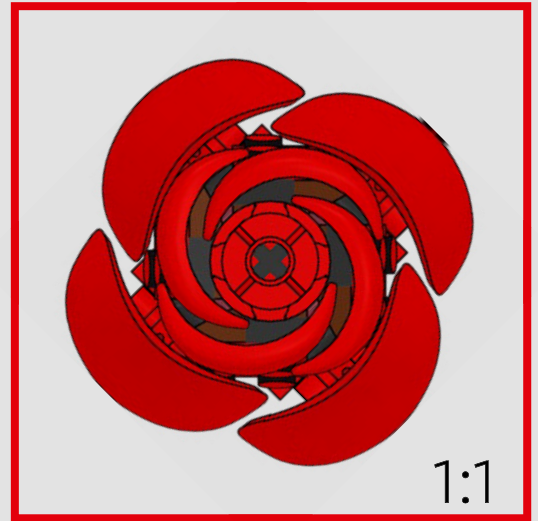

KENYON ANDREW BRADY

LEGO® Model Designer

1

2

1x

1x

3

Thorns are often removed from cut roses, but some have escaped the pruning clippers. Here they are represented by horn elements which appear in dark red for the first time.

7

8

9

Overlapping mudguard elements help recreate the intricate layering of the rose's petals.

10

11

The rose is the national flower of the United States.

12