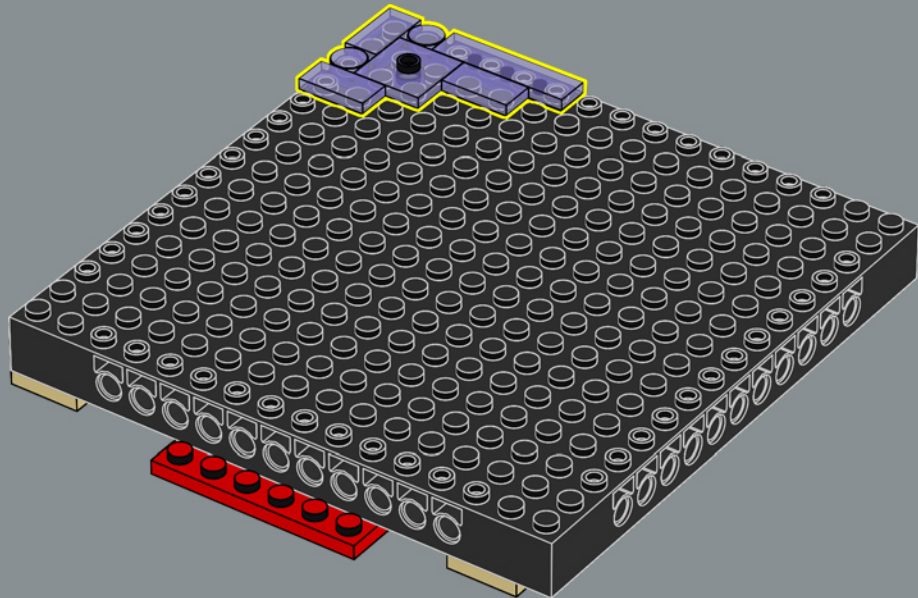

31212

6

Scan the QR code
to listen to chapter 5 in
the exclusive LEGO® Art
Milky Way soundtrack.

Globular clusters

Globular clusters consist of tens of thousands to millions of stars bound tightly by gravitational attraction. Often spherical in shape, these clusters have been detected in all known types of galaxies – with around 150 detected so far in the Milky Way alone. Most stars in each cluster formed around the same time and their stability allows them to live long lives. One of the oldest known is Messier 15, estimated at around 12 billion years old.

1x

27

2x

1

2

3

4

5