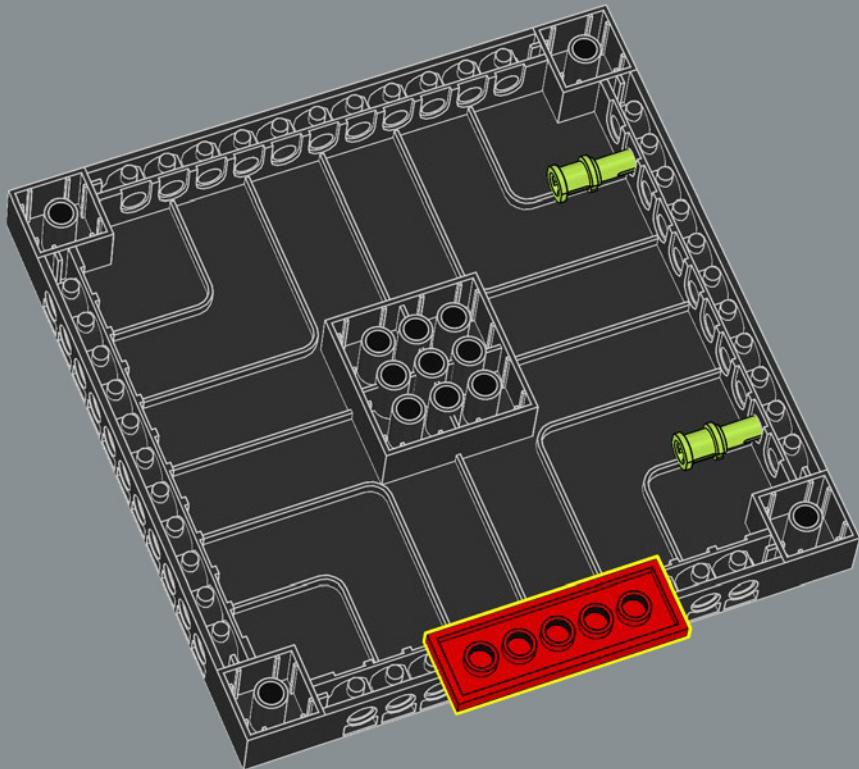

31212

6

Scan the QR code
to listen to chapter 5 in
the exclusive LEGO® Art
Milky Way soundtrack.

Globular clusters

Globular clusters consist of tens of thousands to millions of stars bound tightly by gravitational attraction. Often spherical in shape, these clusters have been detected in all known types of galaxies – with around 150 detected so far in the Milky Way alone. Most stars in each cluster formed around the same time and their stability allows them to live long lives. One of the oldest known is Messier 15, estimated at around 12 billion years old.

1x

27

2x

1

2

3

4

5