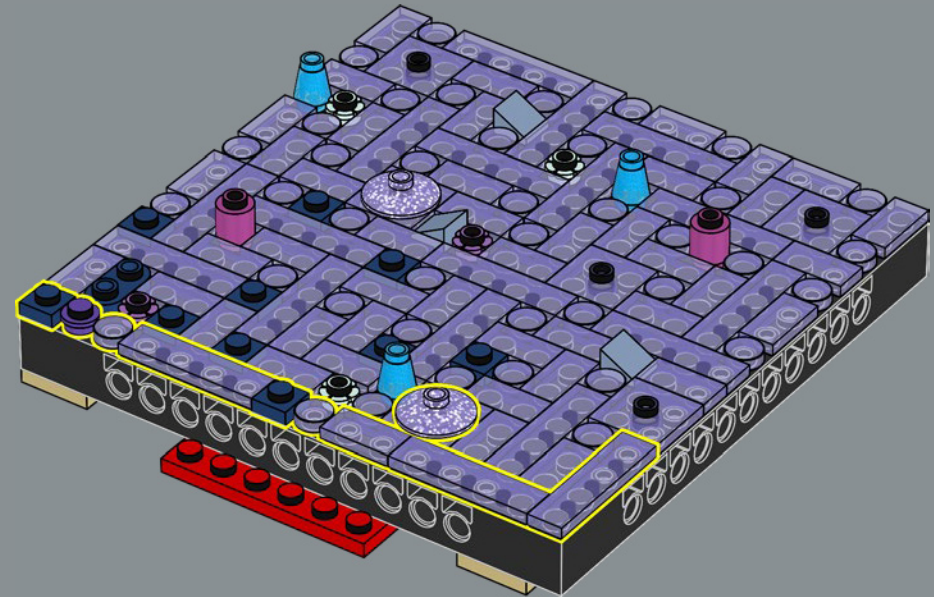

31212

6

Scan the QR code
to listen to chapter 5 in
the exclusive LEGO® Art
Milky Way soundtrack.

Globular clusters

Globular clusters consist of tens of thousands to millions of stars bound tightly by gravitational attraction. Often spherical in shape, these clusters have been detected in all known types of galaxies – with around 150 detected so far in the Milky Way alone. Most stars in each cluster formed around the same time and their stability allows them to live long lives. One of the oldest known is Messier 15, estimated at around 12 billion years old.

6

7

8

9

10

11

1x

2x

2x

12

13

14

15

16

17

18