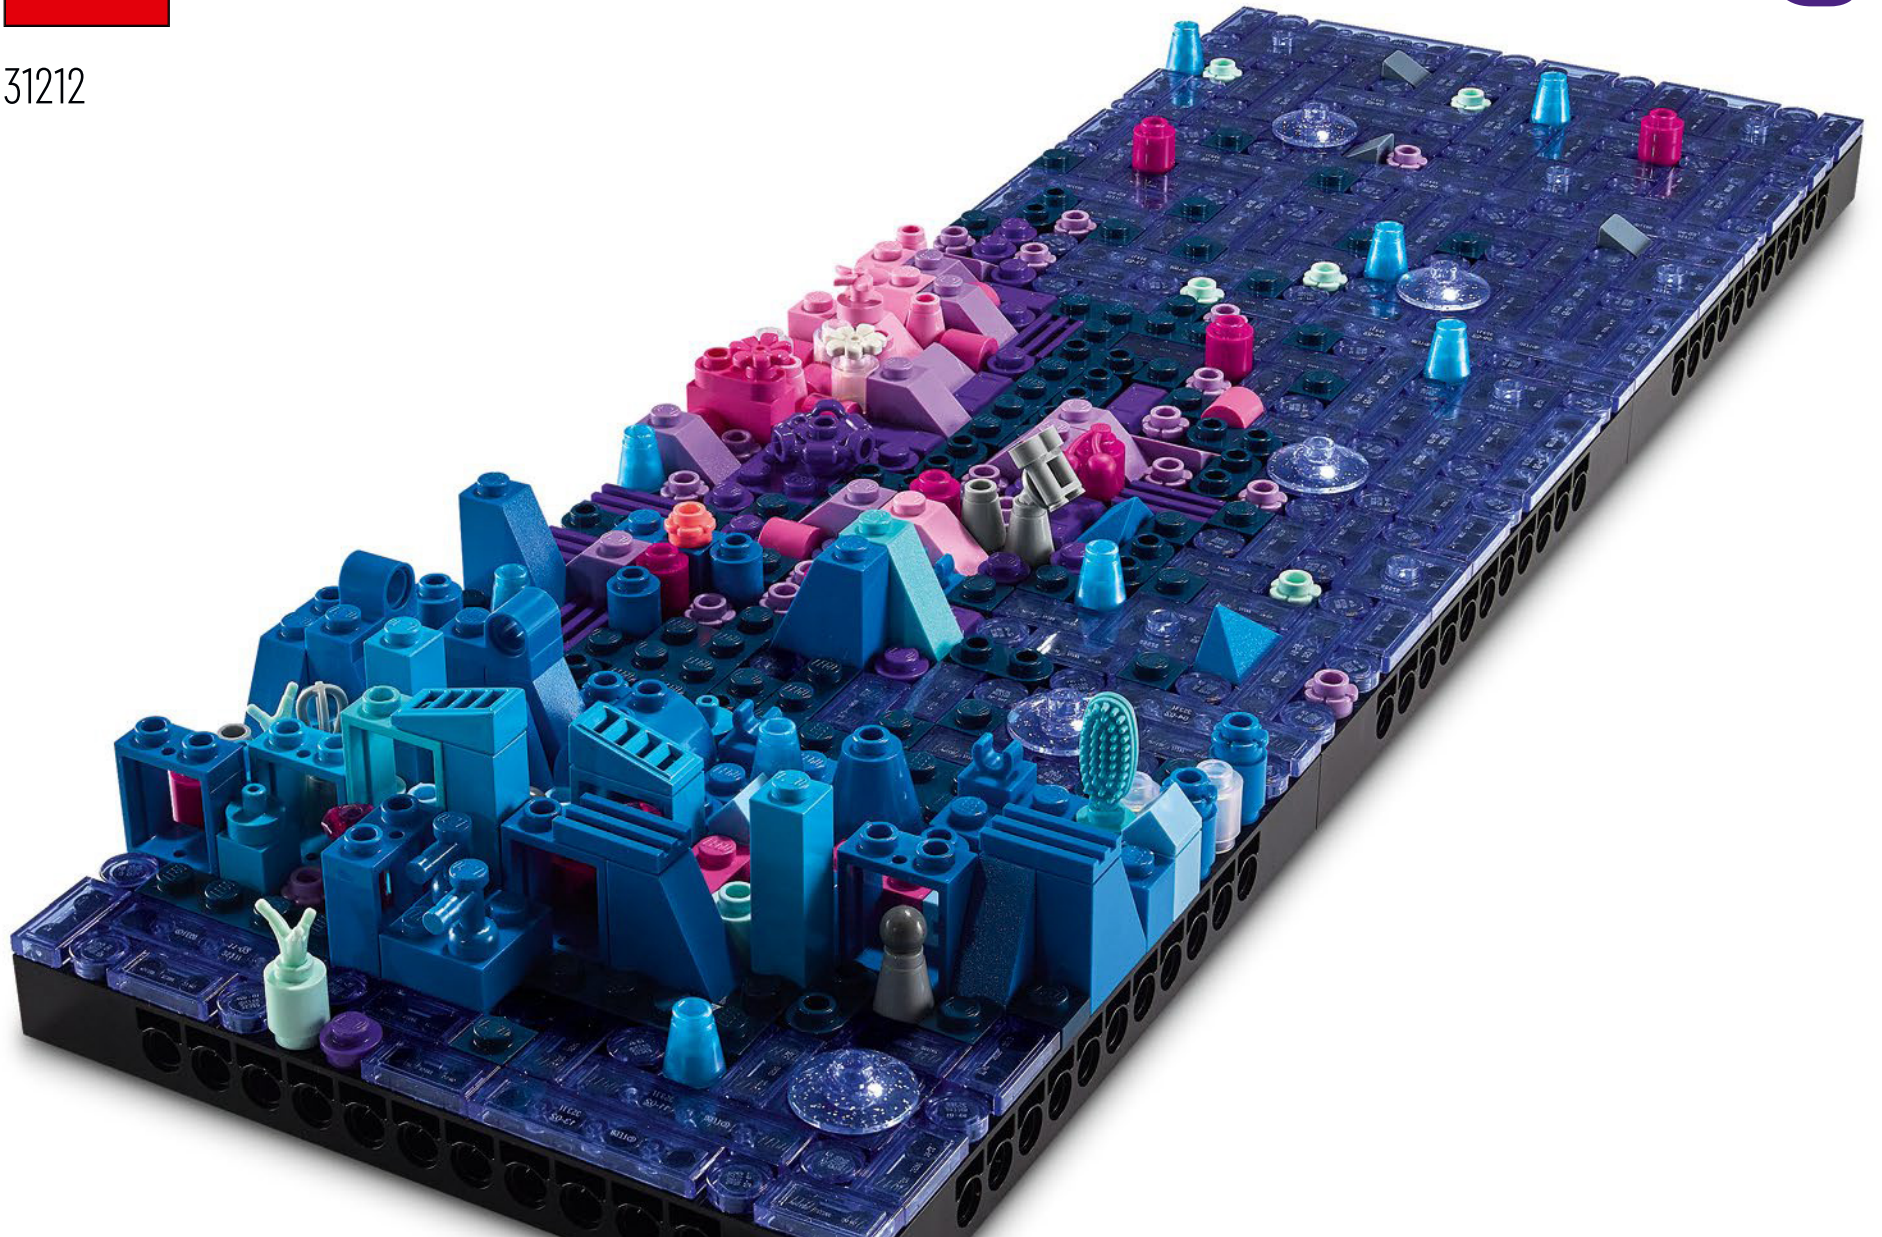

31212

6

Scan the QR code
to listen to chapter 5 in
the exclusive LEGO® Art
Milky Way soundtrack.

Globular clusters

Globular clusters consist of tens of thousands to millions of stars bound tightly by gravitational attraction. Often spherical in shape, these clusters have been detected in all known types of galaxies – with around 150 detected so far in the Milky Way alone. Most stars in each cluster formed around the same time and their stability allows them to live long lives. One of the oldest known is Messier 15, estimated at around 12 billion years old.