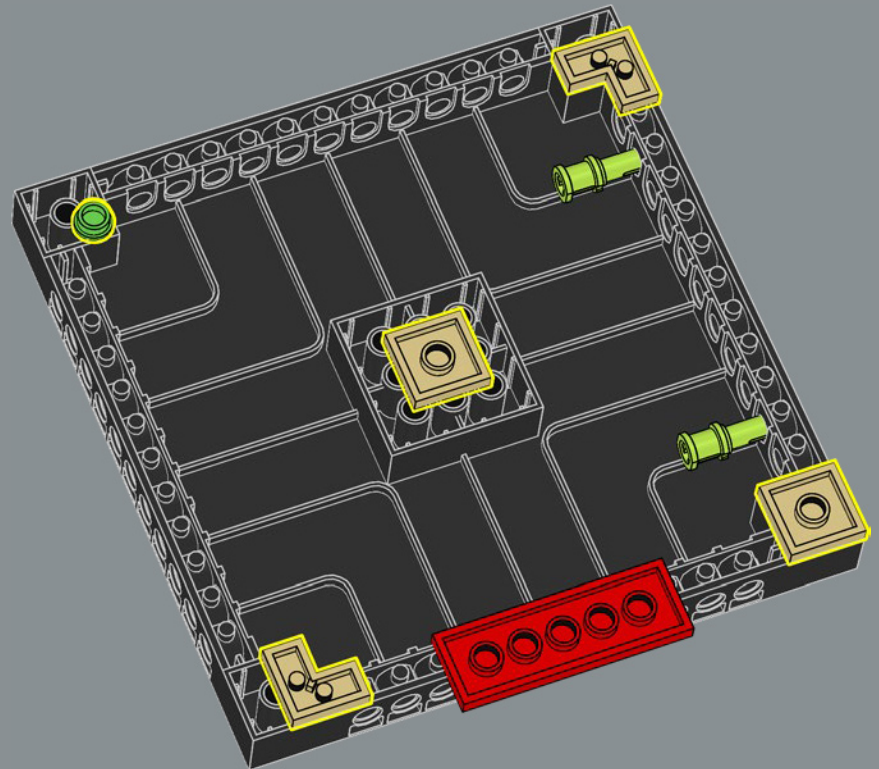

31212

6

Scan the QR code
to listen to chapter 5 in
the exclusive LEGO® Art
Milky Way soundtrack.

Globular clusters

Globular clusters consist of tens of thousands to millions of stars bound tightly by gravitational attraction. Often spherical in shape, these clusters have been detected in all known types of galaxies – with around 150 detected so far in the Milky Way alone. Most stars in each cluster formed around the same time and their stability allows them to live long lives. One of the oldest known is Messier 15, estimated at around 12 billion years old.

1x

27

2x

1

2

3

4

5