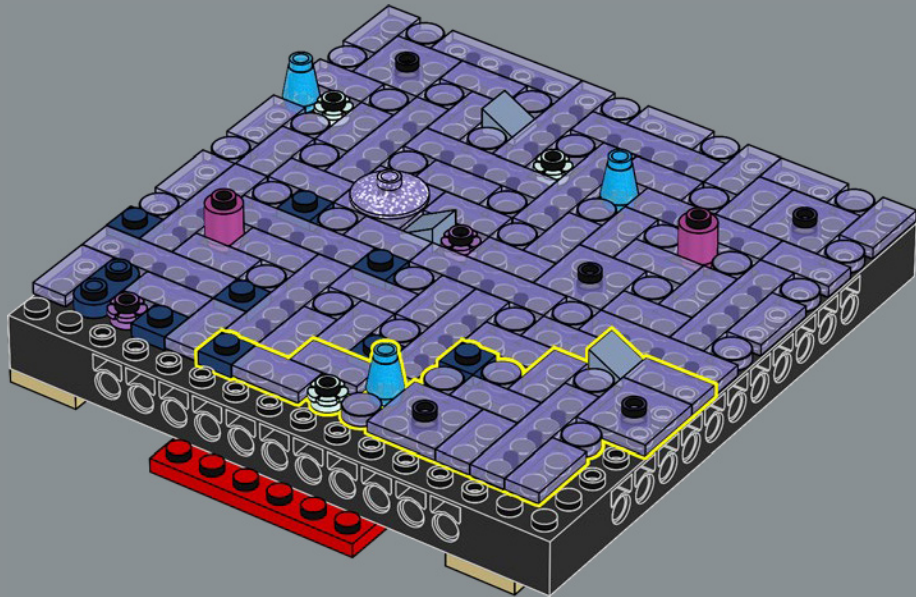

31212

6

Scan the QR code
to listen to chapter 5 in
the exclusive LEGO® Art
Milky Way soundtrack.

Globular clusters

Globular clusters consist of tens of thousands to millions of stars bound tightly by gravitational attraction. Often spherical in shape, these clusters have been detected in all known types of galaxies – with around 150 detected so far in the Milky Way alone. Most stars in each cluster formed around the same time and their stability allows them to live long lives. One of the oldest known is Messier 15, estimated at around 12 billion years old.

6

7

8

9

10

11

1x

2x

2x

12

13

14

15

16

17

18