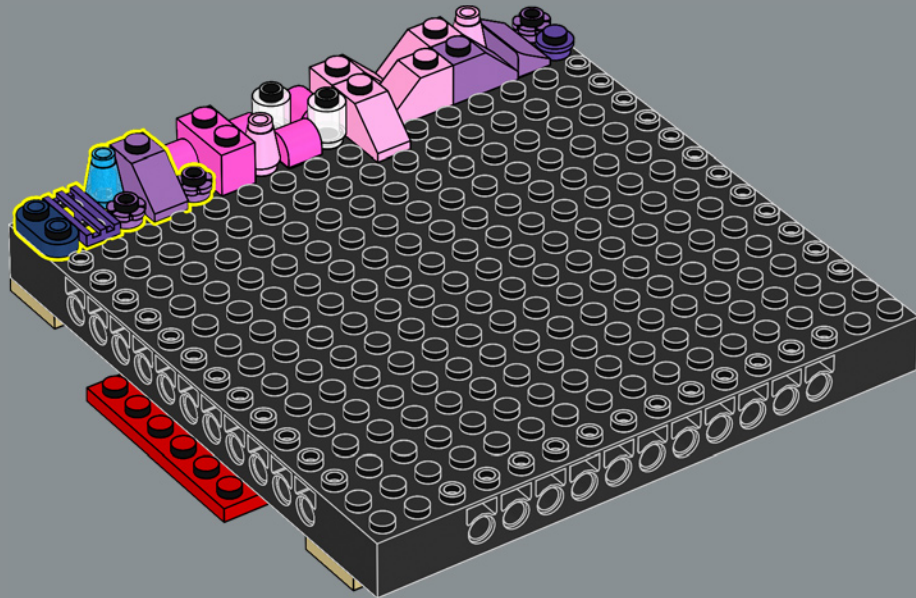

31212

6

Scan the QR code
to listen to chapter 5 in
the exclusive LEGO® Art
Milky Way soundtrack.

Globular clusters

Globular clusters consist of tens of thousands to millions of stars bound tightly by gravitational attraction. Often spherical in shape, these clusters have been detected in all known types of galaxies – with around 150 detected so far in the Milky Way alone. Most stars in each cluster formed around the same time and their stability allows them to live long lives. One of the oldest known is Messier 15, estimated at around 12 billion years old.

2x

12

13

14

15

16

17

18