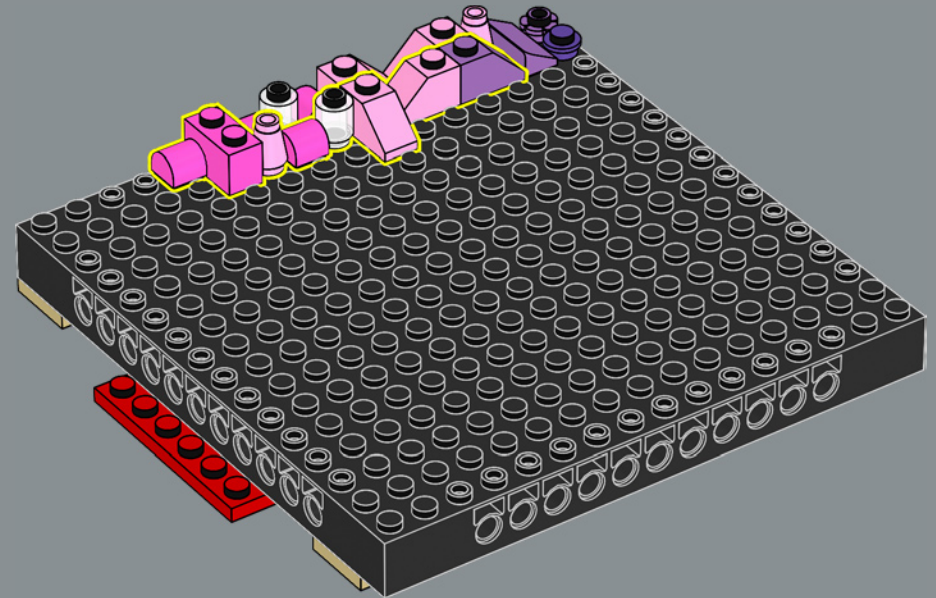

31212

6

Scan the QR code
to listen to chapter 5 in
the exclusive LEGO® Art
Milky Way soundtrack.

Globular clusters

Globular clusters consist of tens of thousands to millions of stars bound tightly by gravitational attraction. Often spherical in shape, these clusters have been detected in all known types of galaxies – with around 150 detected so far in the Milky Way alone. Most stars in each cluster formed around the same time and their stability allows them to live long lives. One of the oldest known is Messier 15, estimated at around 12 billion years old.

2x

12

13

14

15

16

17

18