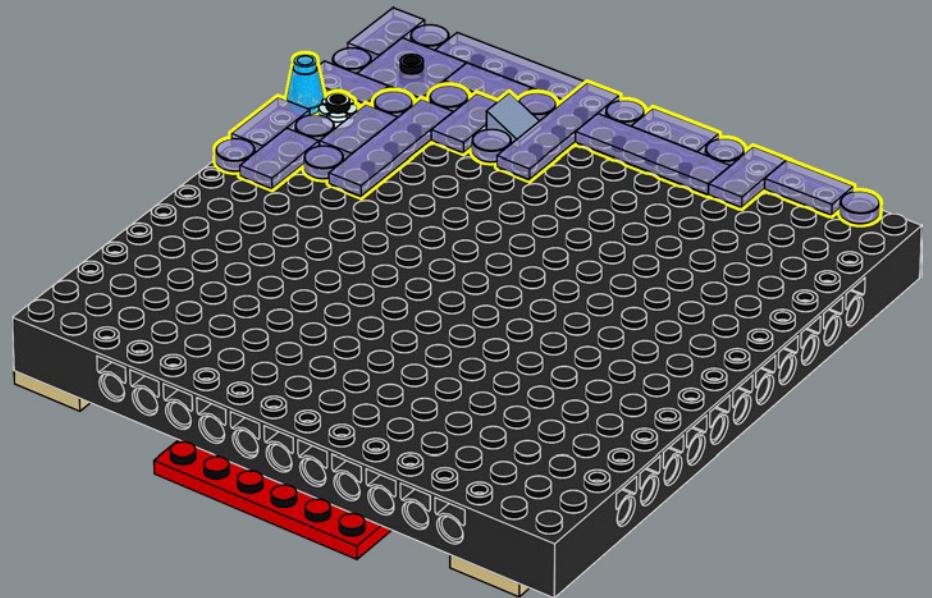

31212

6

Scan the QR code
to listen to chapter 5 in
the exclusive LEGO® Art
Milky Way soundtrack.

Globular clusters

Globular clusters consist of tens of thousands to millions of stars bound tightly by gravitational attraction. Often spherical in shape, these clusters have been detected in all known types of galaxies – with around 150 detected so far in the Milky Way alone. Most stars in each cluster formed around the same time and their stability allows them to live long lives. One of the oldest known is Messier 15, estimated at around 12 billion years old.

1x

27

2x

1

2

3

4

5