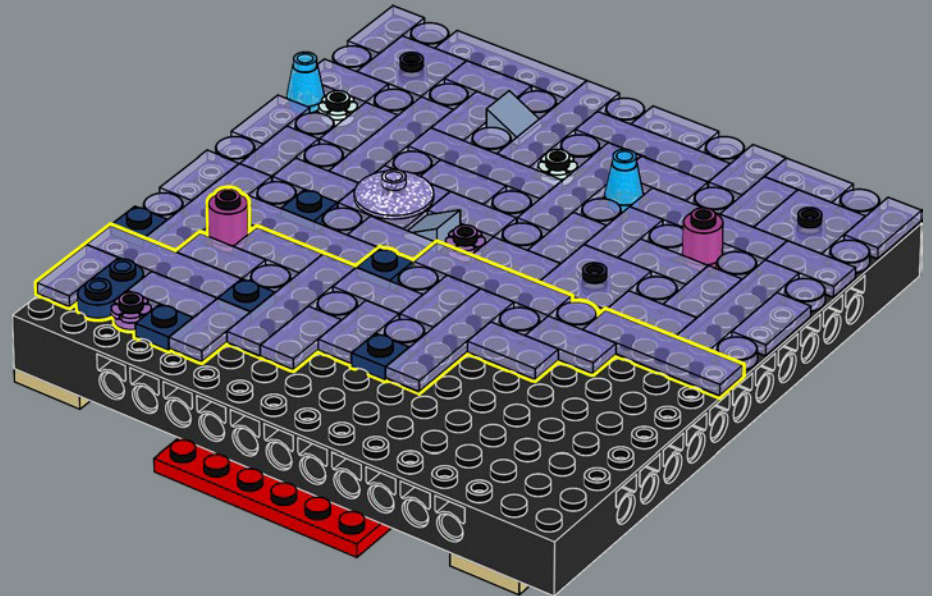

31212

6

Scan the QR code
to listen to chapter 5 in
the exclusive LEGO® Art
Milky Way soundtrack.

Globular clusters

Globular clusters consist of tens of thousands to millions of stars bound tightly by gravitational attraction. Often spherical in shape, these clusters have been detected in all known types of galaxies – with around 150 detected so far in the Milky Way alone. Most stars in each cluster formed around the same time and their stability allows them to live long lives. One of the oldest known is Messier 15, estimated at around 12 billion years old.

6

7

8

9

10

11

1x

2x

2x

12

13

14

15

16

17

18