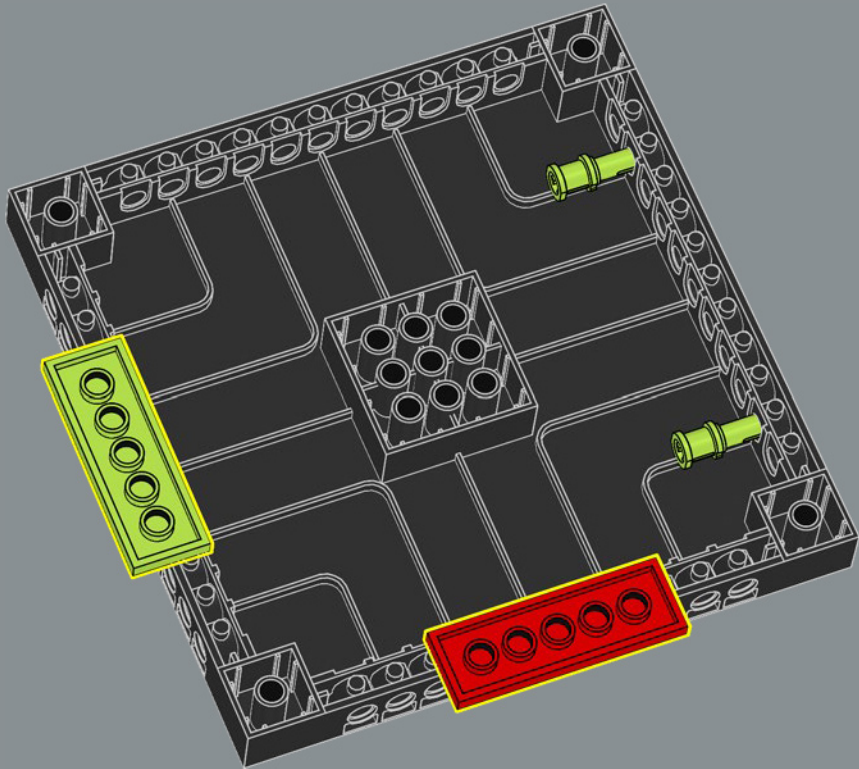

31212

4

Scan the QR code
to listen to chapter 3 in
the exclusive LEGO® Art
Milky Way soundtrack.

Sagittarius A*

At the centre of the Milky Way, 26,000 light years from Earth, is Sagittarius A* (Sgr A*), a supermassive black hole with a mass of 4 million times that of the Sun. Black holes are collapsed astronomical objects with such intense gravitational pull that not even light can escape once it reaches the event horizon (point of no return).

1x

15

2x

1

2

3

4

6