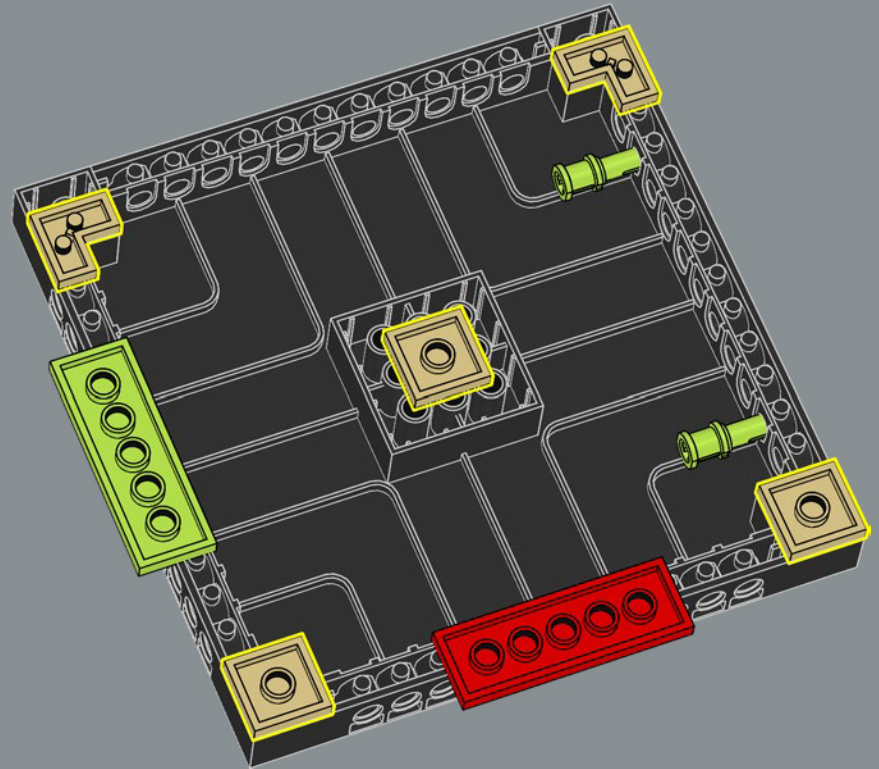

31212

4

Scan the QR code
to listen to chapter 3 in
the exclusive LEGO® Art
Milky Way soundtrack.

Sagittarius A*

At the centre of the Milky Way, 26,000 light years from Earth, is Sagittarius A* (Sgr A*), a supermassive black hole with a mass of 4 million times that of the Sun. Black holes are collapsed astronomical objects with such intense gravitational pull that not even light can escape once it reaches the event horizon (point of no return).

1x

15

2x

1

2

3

4

6