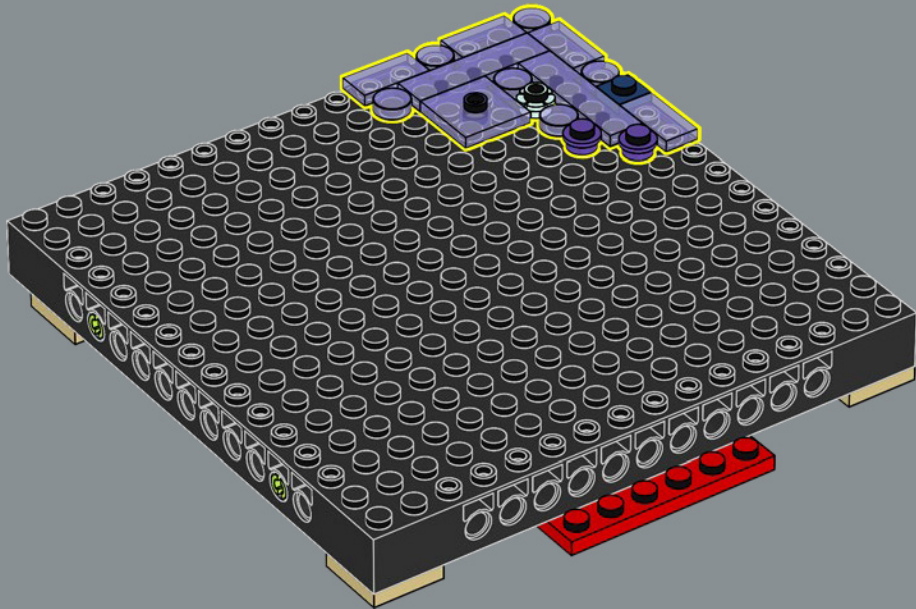

31212

4

Scan the QR code
to listen to chapter 3 in
the exclusive LEGO® Art
Milky Way soundtrack.

Sagittarius A*

At the centre of the Milky Way, 26,000 light years from Earth, is Sagittarius A* (Sgr A*), a supermassive black hole with a mass of 4 million times that of the Sun. Black holes are collapsed astronomical objects with such intense gravitational pull that not even light can escape once it reaches the event horizon (point of no return).

1x

15

2x

1

2

3

4

6