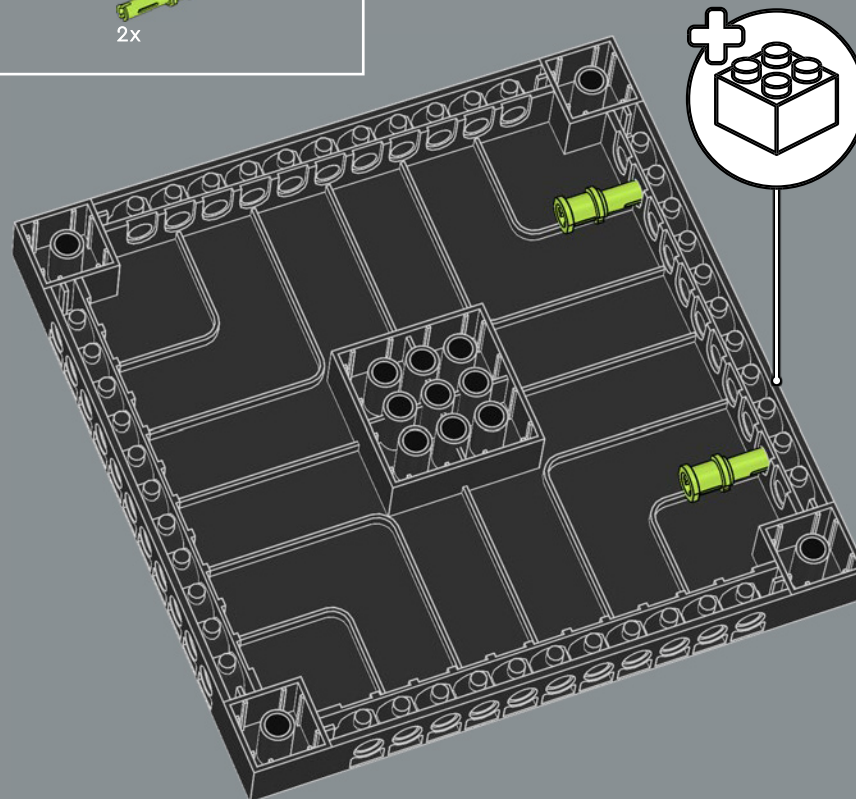

31212

4

Scan the QR code
to listen to chapter 3 in
the exclusive LEGO® Art
Milky Way soundtrack.

Sagittarius A*

At the centre of the Milky Way, 26,000 light years from Earth, is Sagittarius A* (Sgr A*), a supermassive black hole with a mass of 4 million times that of the Sun. Black holes are collapsed astronomical objects with such intense gravitational pull that not even light can escape once it reaches the event horizon (point of no return).

1x

15

2x

1

2

3

4

6