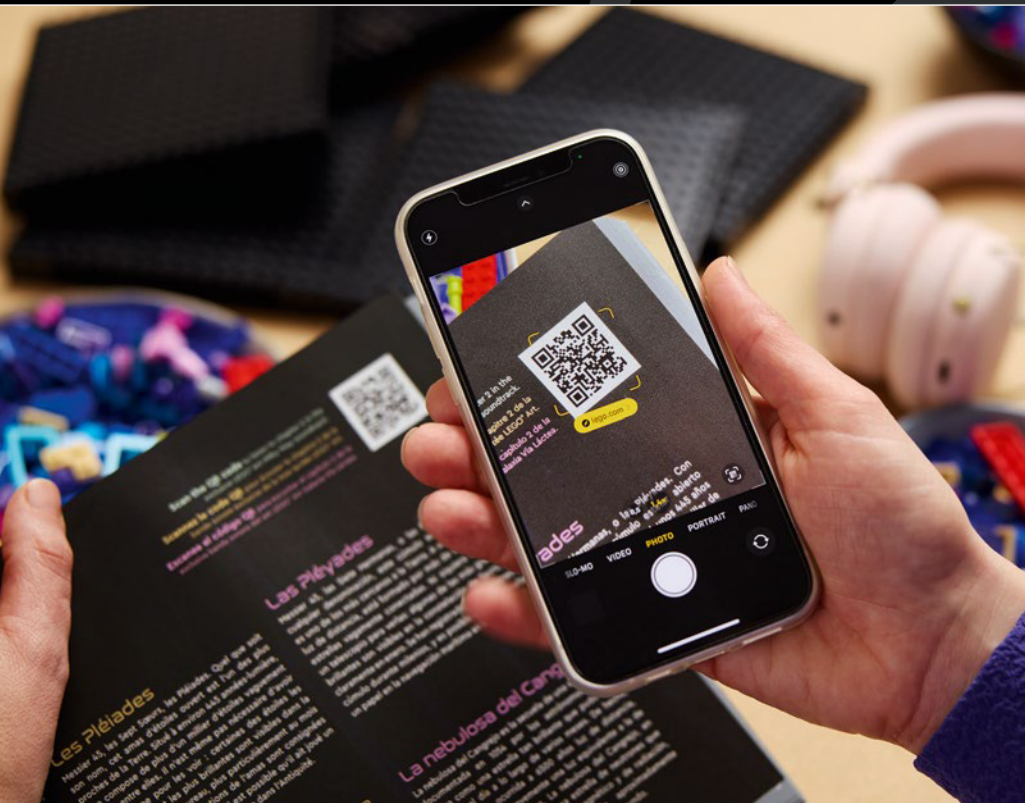

LEGO.com/devicecheck

LEGO® Builder

Welcome to LEGO® Art

Get ready to explore the building blocks of our galaxy with this breathtaking representation of the Milky Way. Expand your creative horizons with a vivid colour palette of LEGO® shape elements, details and accessories as your artistic medium. With unique building techniques, you can bring depth and texture to your journey through the wondrous galaxy we call home.

Build & Display

Invite a loved one – or more – to help you build! Your LEGO® Art Milky Way is built on five panels, each with its own building instructions booklet, allowing up to five builders to share the experience. The wall hanger element is integrated into your artwork, so it's easy to hang on your wall.