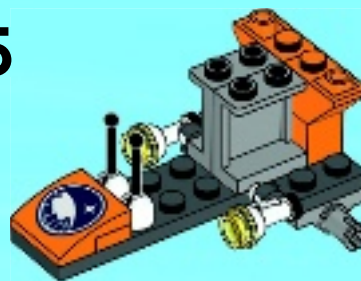

RATE THIS SET!
ÉVALUE CE JEU!

30310

CITY

6108400

WARNING: CHOKING HAZARD.
Small parts. Not for children under 3 years.

1

2

3

4

5

6

AVERTISSEMENT : RISQUE D'ÉTOUFFEMENT.
Contient des petites pièces. Ne convient pas aux enfants de moins de 3 ans.

ADVERTENCIA: PELIGRO DE ASFIXIA.
No recomendado para niños menores de 3 años. Contiene piezas pequeñas.