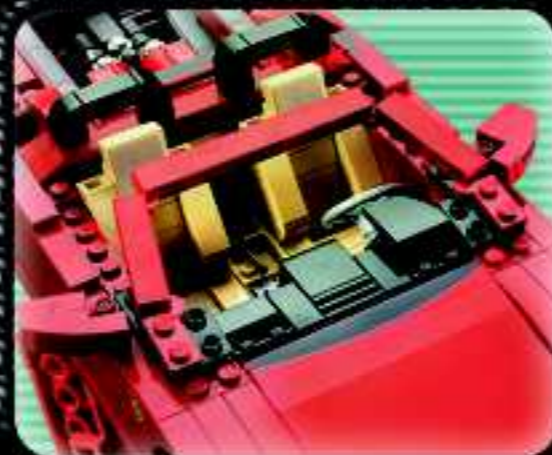

8671

Ferrari 430 Spider

Ferrari

OFFICIAL LICENSED PRODUCT

270 mm / 10,2 inch.