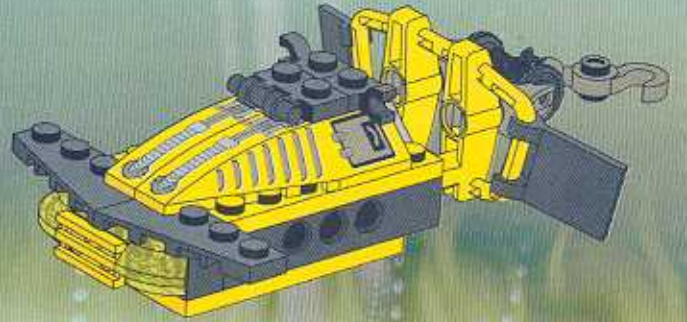

6

7

8

32.000
34.000
36.000
38.000
40.000