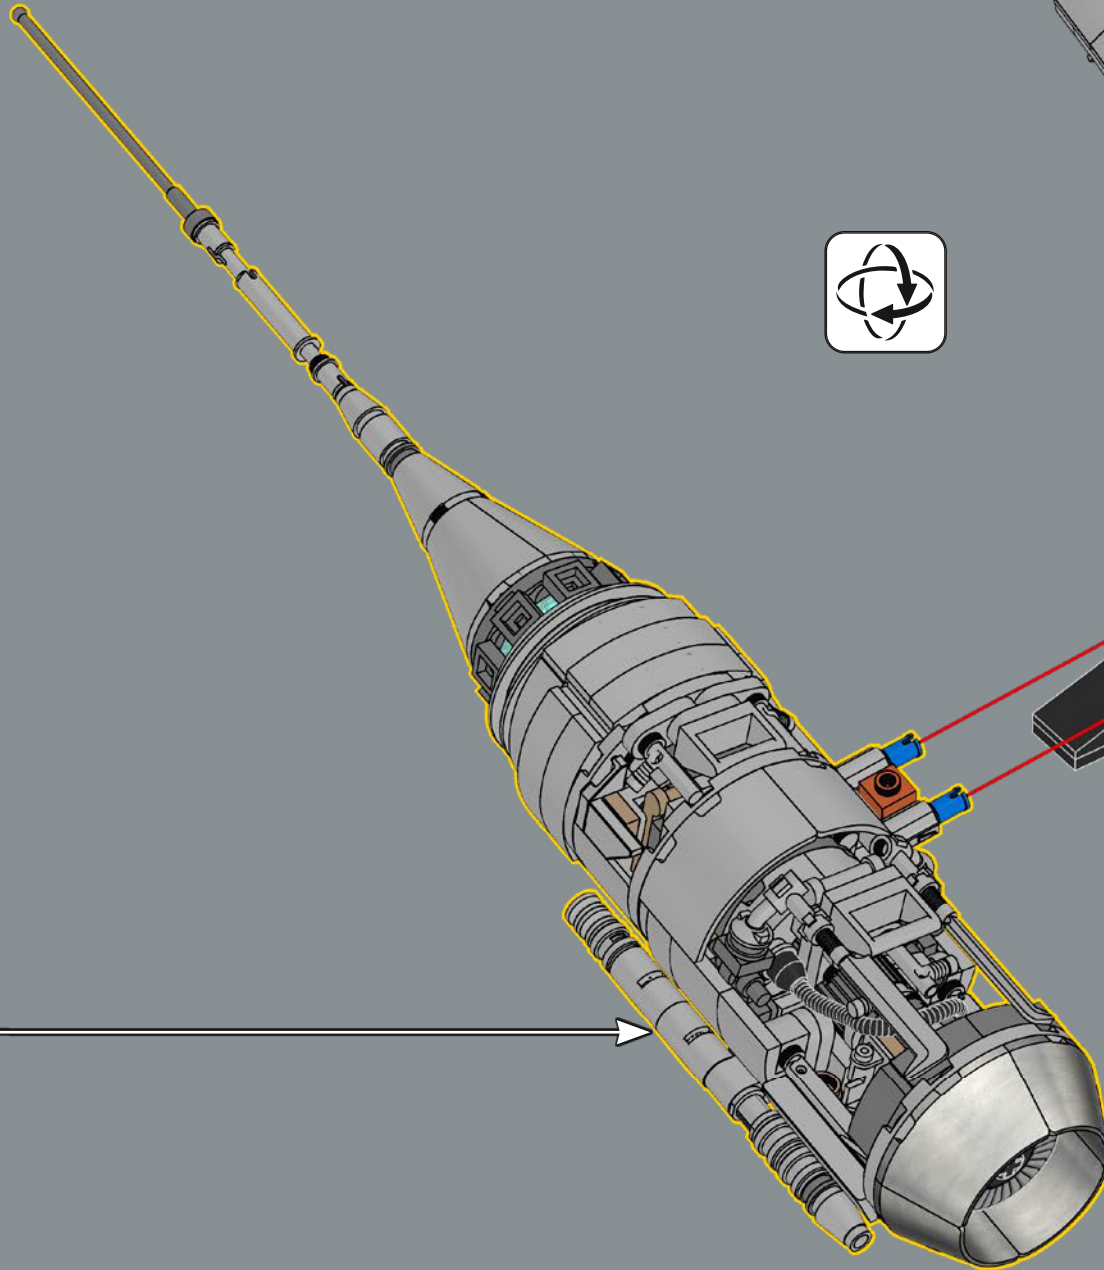

493

494

495

496

497

498

499

**STAR WARS**  
**The Mandalorian's N-1 Starfighter**  
Din Djarin  
Theed Palace Space Vessel E  
modified by Peli Motto  
2 blaster cannons, 1 proton  
1 pilot, 1 astromech droid,  
11 m  
1,100 kph