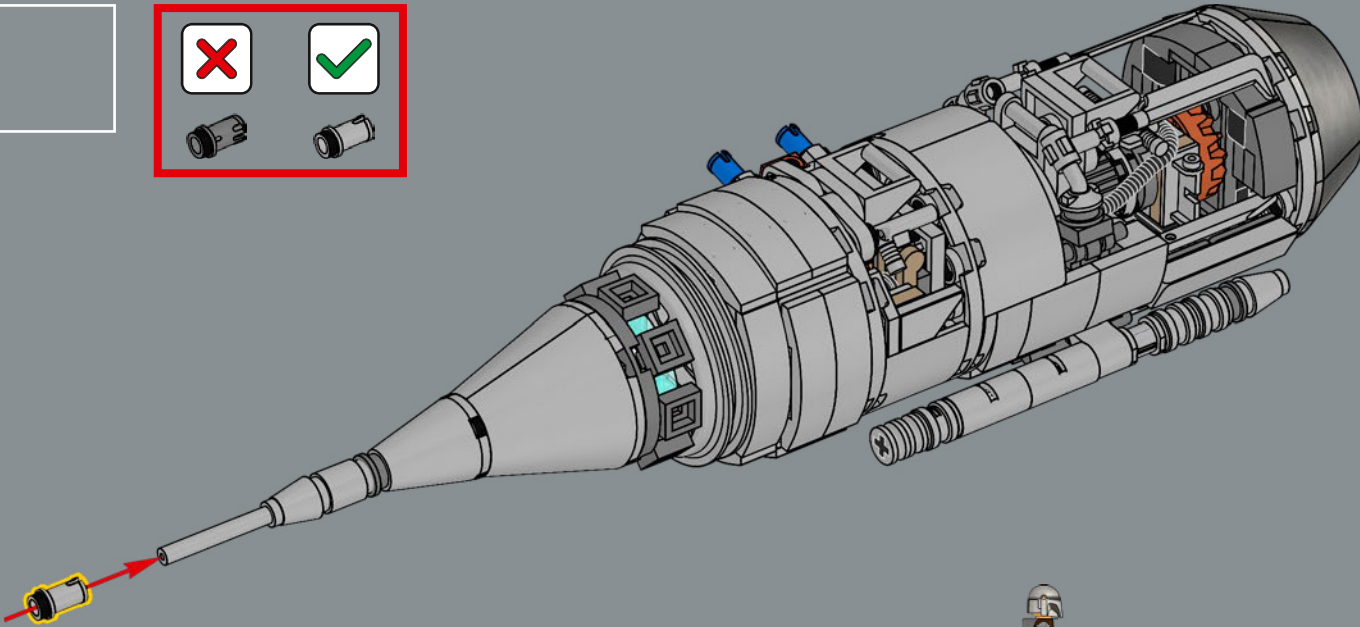

493

494

495

496

497

498

499

**STAR WARS**  
**The Mandalorian's N-1 Starfighter**  
Din Djarin  
Theed Palace Space Vessel E  
modified by Peli Motto  
2 blaster cannons, 1 proton  
1 pilot, 1 astromech droid,  
11 m  
1,100 kph