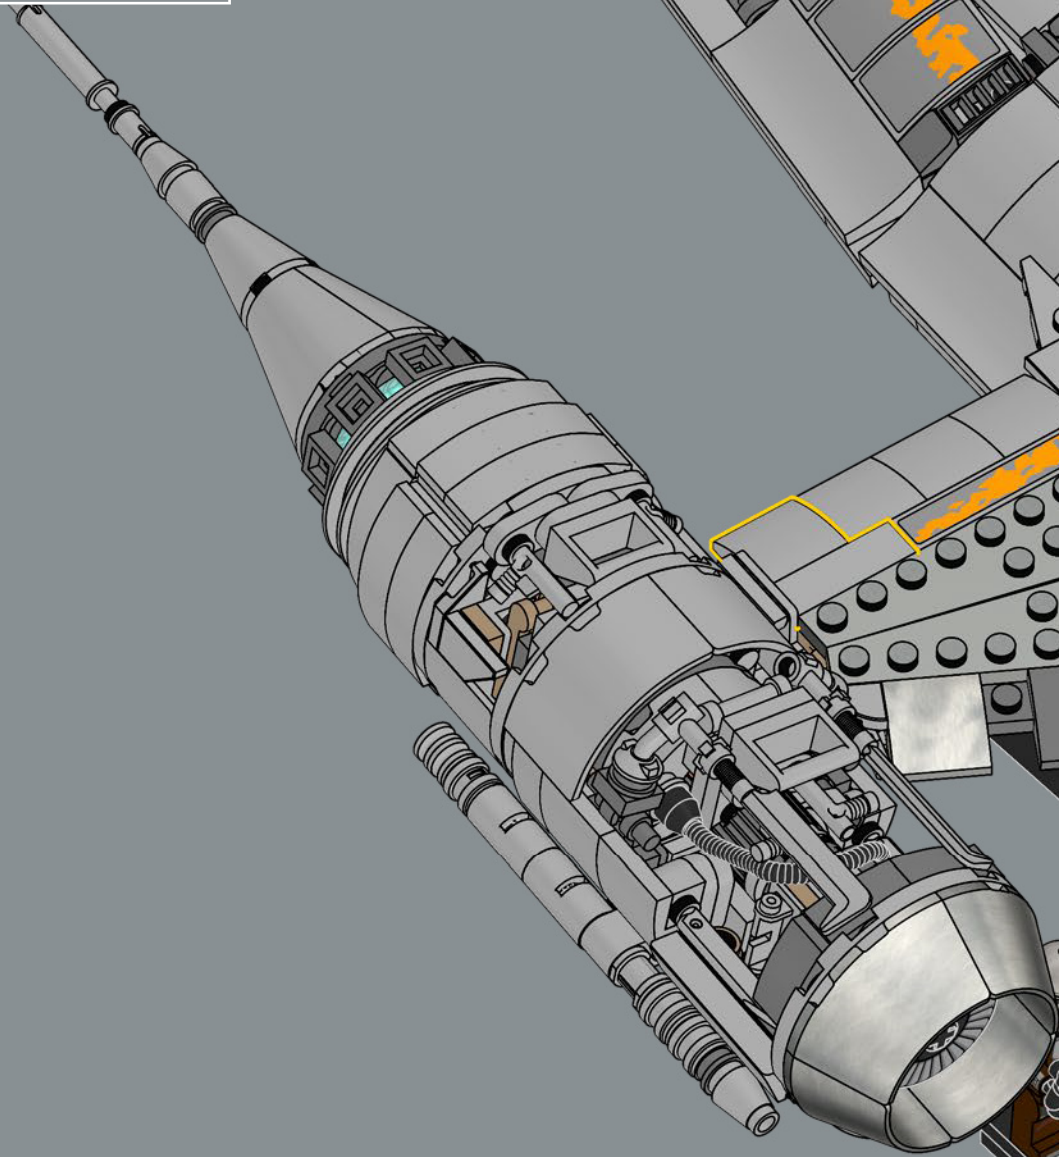

Armament:  
2 blaster cannons, 1 proton torpedo launcher

Crew:  
1 pilot, 1 astromech droid, Grogu

Length:  
11 m

Max Speed:  
1,100 kph

501

**STAR WARS™**  
**The Mandalorian's N-1 Starfighter**

Owner: Din Djarin  
Manufacturer: Theed Palace Space Vessel Engineering Corps, modified by Peli Motto  
Armament: 2 blaster cannons, 1 proton torpedo launcher  
Crew: 1 pilot, 1 astromech droid, Grogu  
Length: 11 m  
Max Speed: 1,100 kph