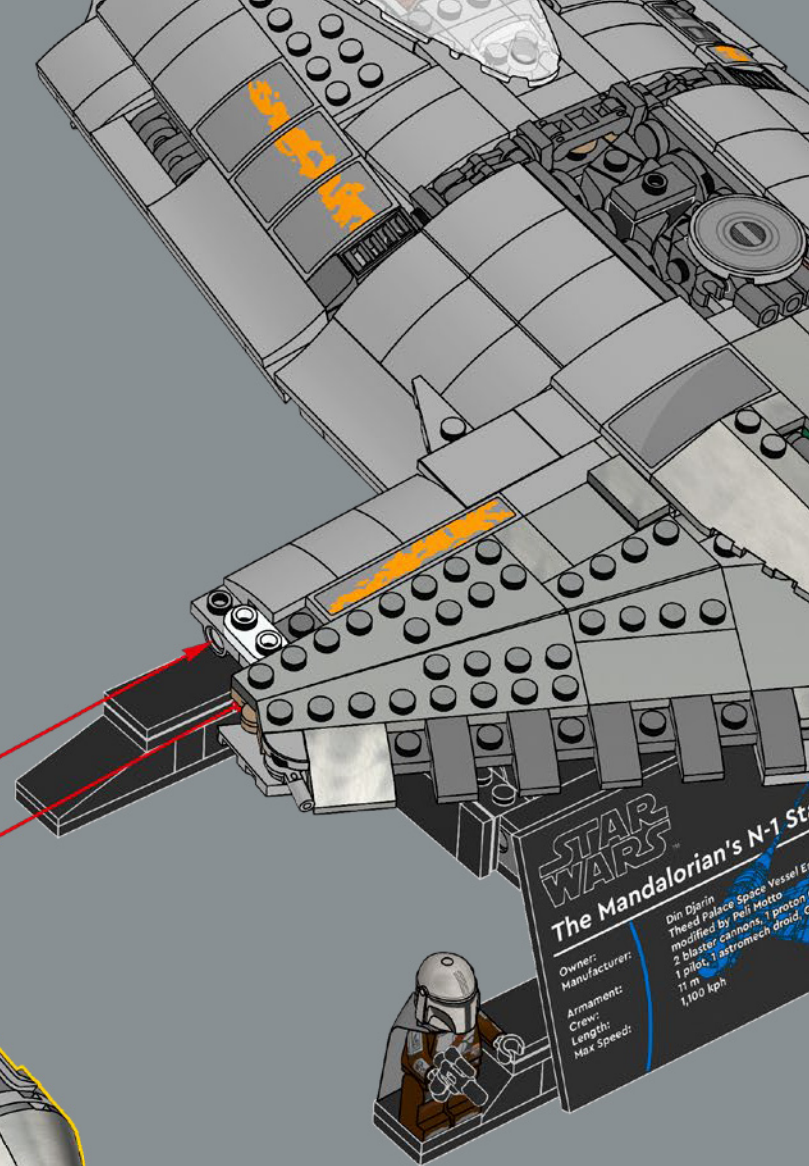

493

494

495

496

497

498

499

**STAR WARS**  
**The Mandalorian's N-1 Starfighter**  
Din Djarin  
Theed Palace Space Vessel E  
modified by Peli Motto  
2 blaster cannons, 1 proton  
1 pilot, 1 astromech droid,  
11 m  
1,100 kph