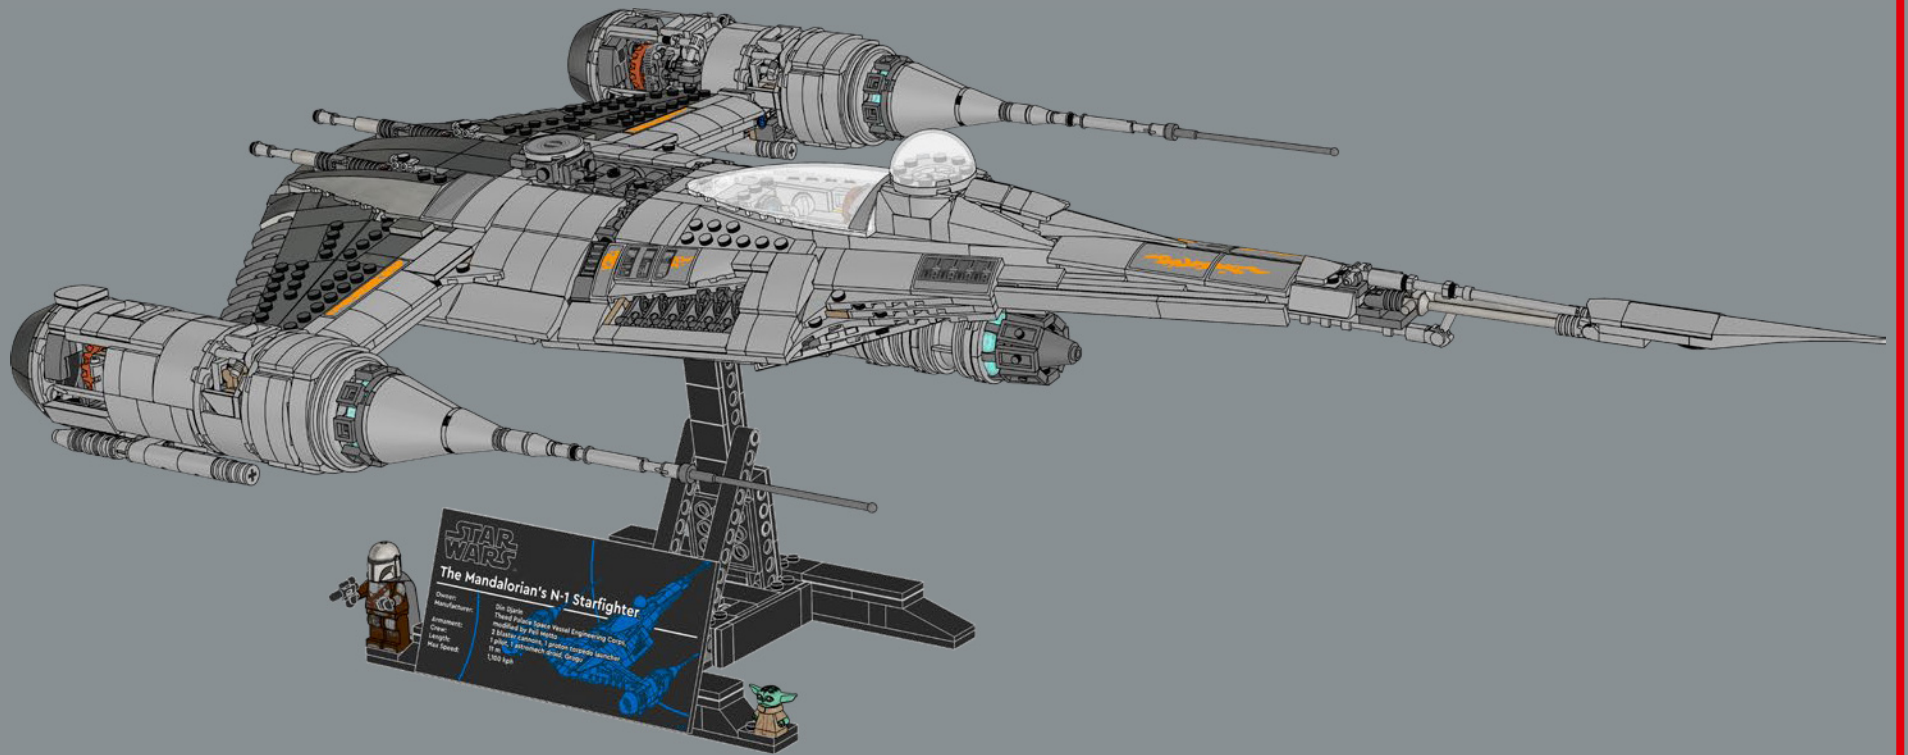

**Din Djarin's N-1 Starfighter**

A detailed illustration of the N-1 Starfighter, showing its sleek, angular design and various armaments. The ship is depicted in a dynamic, angled view, highlighting its complex structure and weaponry.