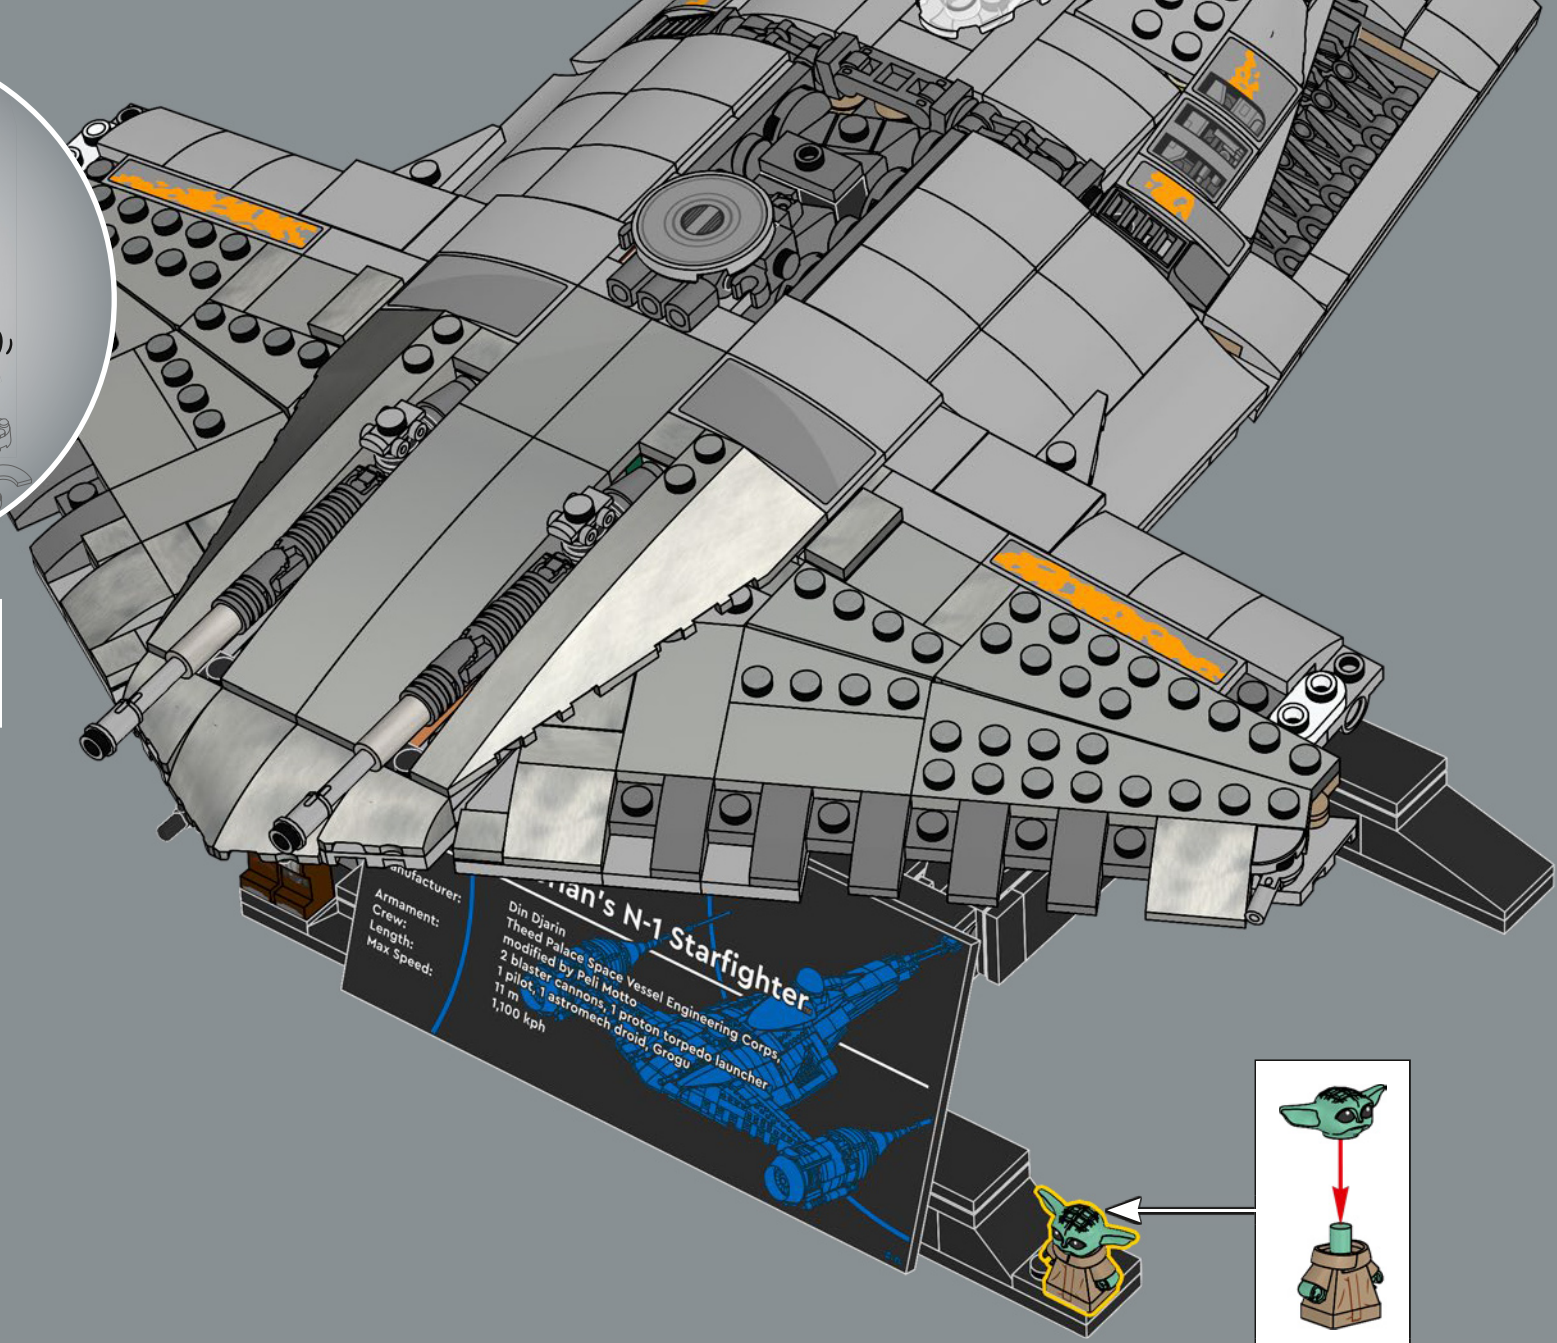

Manufacturer: **Wan's N-1 Starfighter**
Armament: Din Djarin
Crew: Theed Palace space Vessel Engineering Corps,
Length: modified by Paji Motto
Max Speed: 2 blaster cannons, 1 proton torpedo launcher
1 pilot, 1 astromech droid, Gregu
11 m
1,100 kph