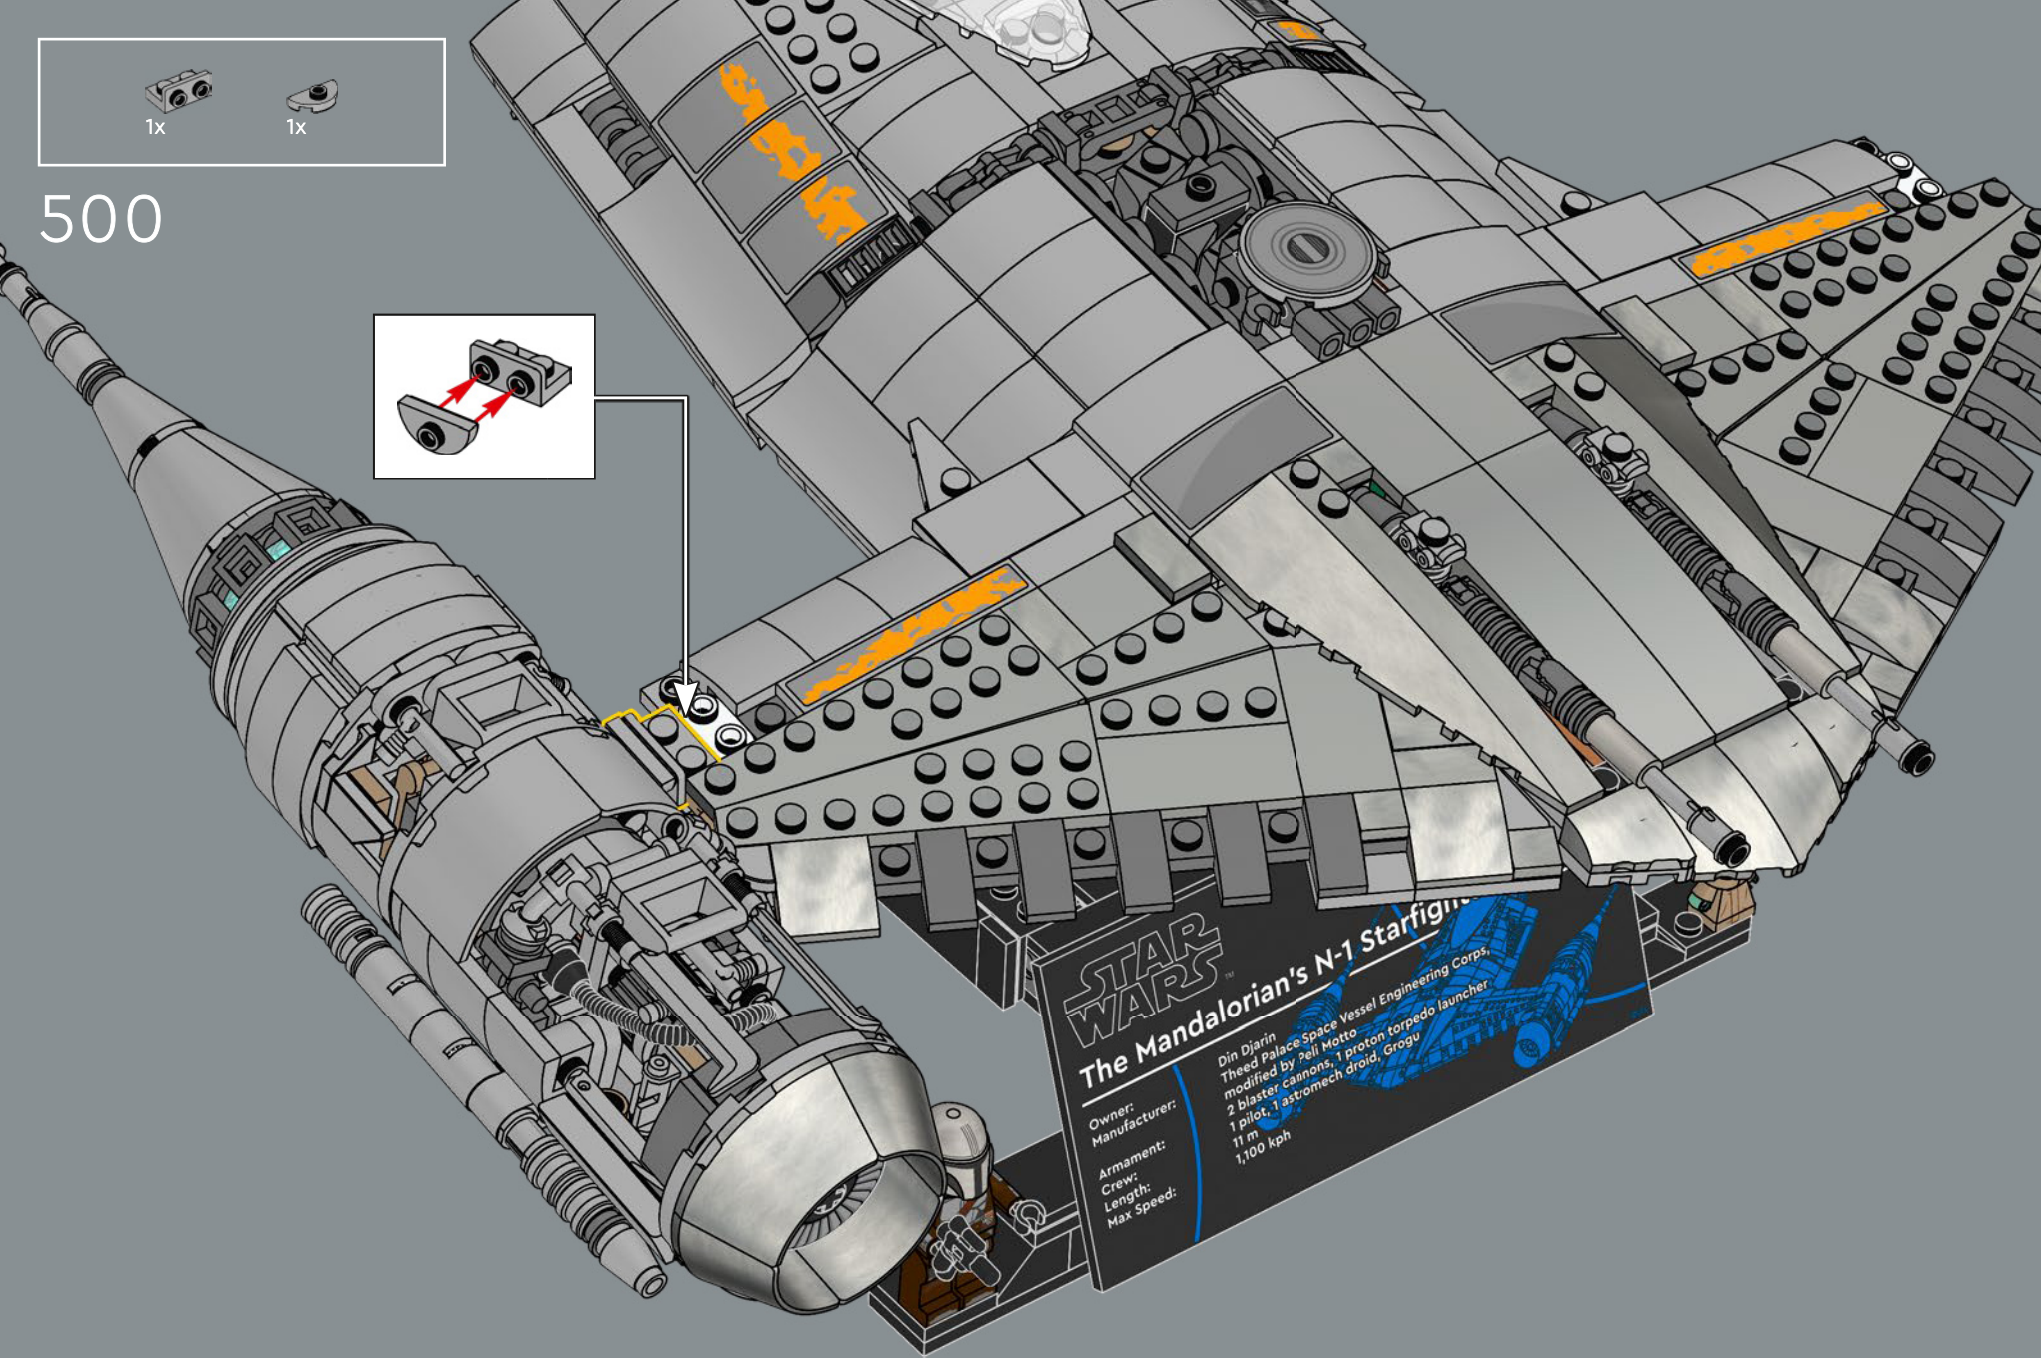

500

STAR WARS
The Mandalorian's N-1 Starfighter

Din Djarin
Theed Palace Space Vessel Engineering Corps,
modified by Peli Motto

Armament:
2 blaster cannons, 1 proton torpedo launcher

Crew:
1 pilot, 1 astromech droid, Grogu

Length:
11 m

Max Speed:
1,100 kph