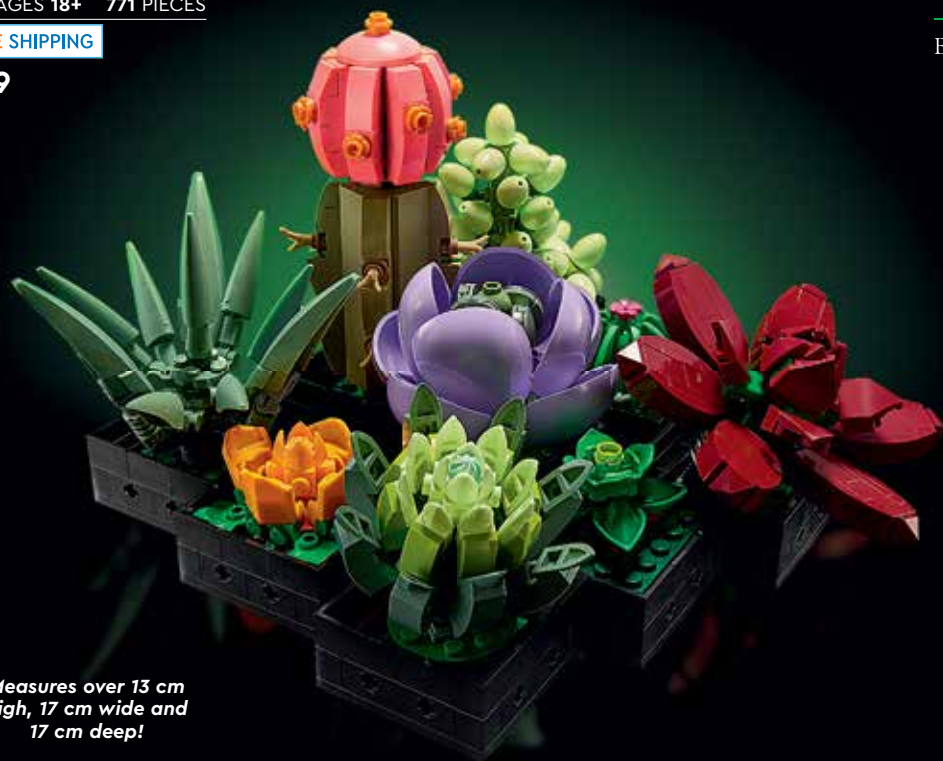

## Succulents

10309 AGES 18+ 771 PIECES

FREE SHIPPING

\$69.99

Measures over 13 cm high, 17 cm wide and 17 cm deep!

BOTANICAL COLLECTION

## Succulents

Each plant has been carefully designed to capture the look of a real succulent. Admire the different shapes, textures and colours that make up the display!