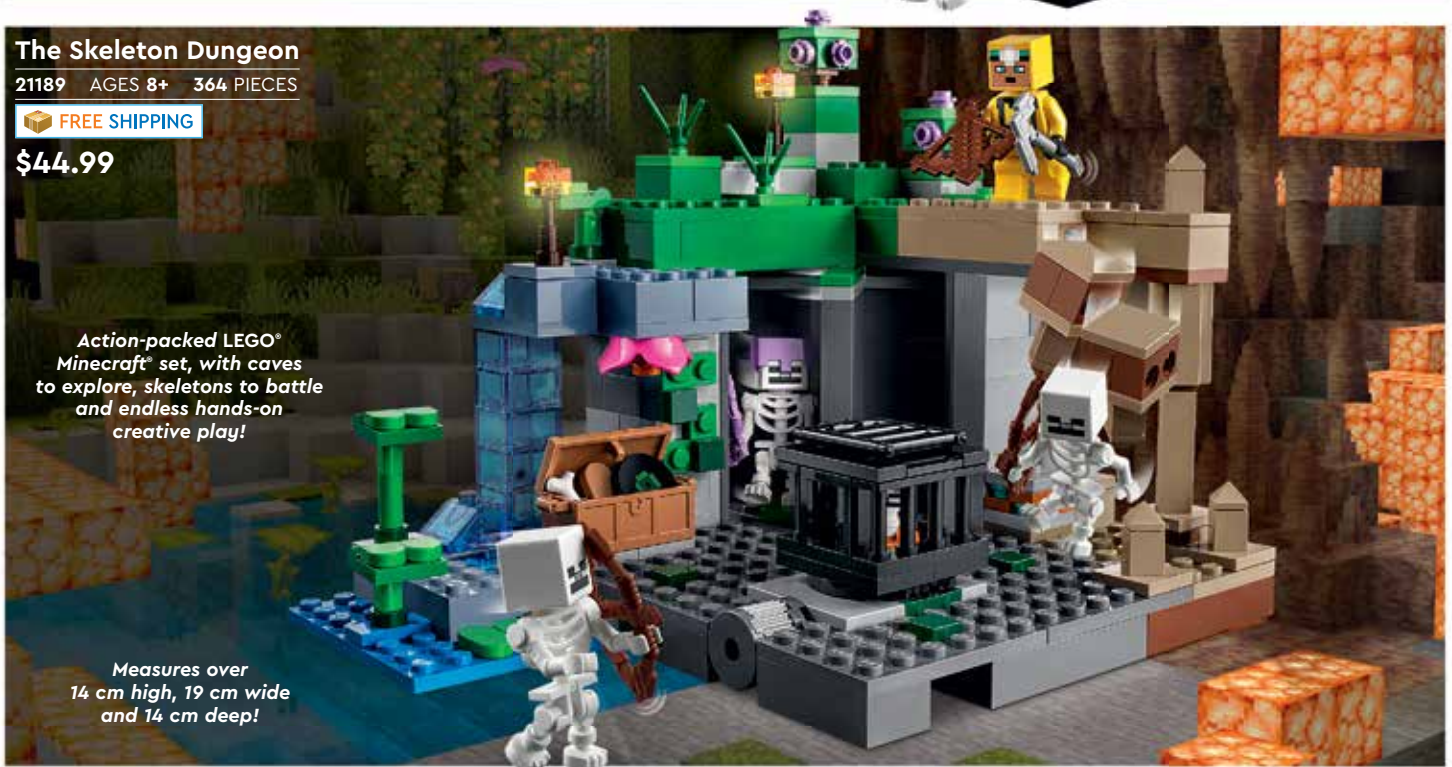

## The Skeleton Dungeon

21189 AGES 8+ 364 PIECES

FREE SHIPPING

\$44.99

Action-packed LEGO® Minecraft® set, with caves to explore, skeletons to battle and endless hands-on creative play!

Measures over  
14 cm high, 19 cm wide  
and 14 cm deep!