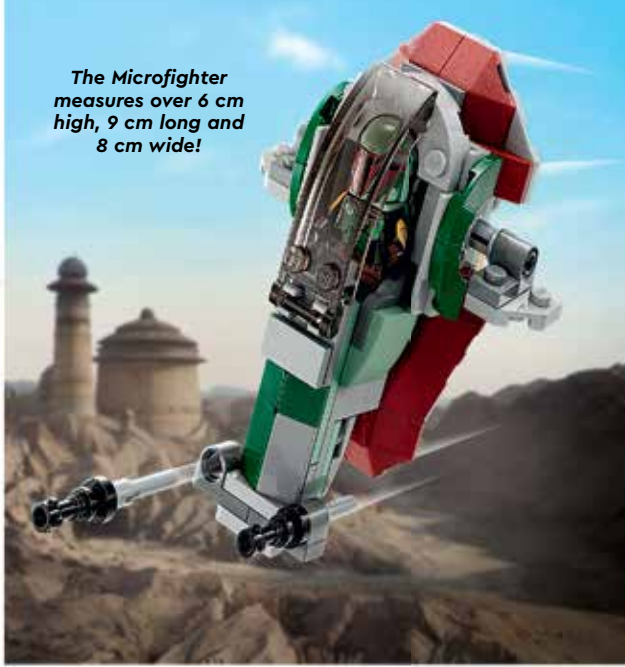

Boba Fett's Starship™ Microfighter

75344 AGES 6+ 85 PIECES

$13.99

The Microfighter measures over 6 cm high, 9 cm long and 8 cm wide!

NEW

TIE Bomber™

75347 AGES 9+ 625 PIECES

$84.99

Team up with Darth Vader and Vice Admiral Sloane to command a TIE Bomber mission. Load the torpedoes from the cart into the warhead bay. Jump into the cockpit with the TIE Bomber Pilot and take off. Fire the stud shooters at Rebel starfighters and drop torpedoes on strategic targets. May the dark side of the Force be with you!

FREE SHIPPING

$84.99