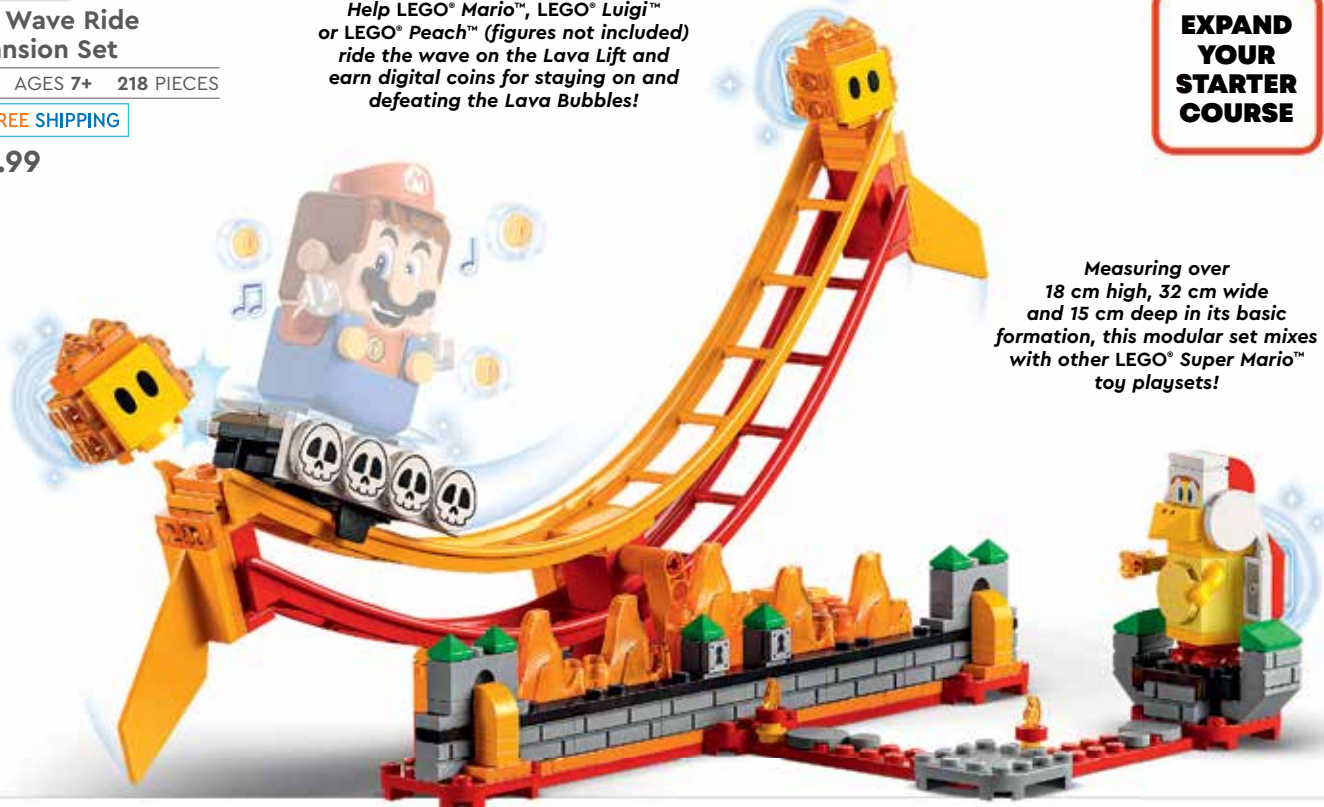

## Lava Wave Ride Expansion Set

71416 AGES 7+ 218 PIECES

**FREE SHIPPING**

\$44.99

Help LEGO® Mario™, LEGO® Luigi™ or LEGO® Peach™ (figures not included) ride the wave on the Lava Lift and earn digital coins for staying on and defeating the Lava Bubbles!

**EXPAND YOUR STARTER COURSE**

Measuring over 18 cm high, 32 cm wide and 15 cm deep in its basic formation, this modular set mixes with other LEGO® Super Mario™ toy playsets!

**NEW**

## Fliprus Snow Adventure Expansion Set

71417 AGES 7+ 567 PIECES

Get ready for a supercool Fliprus snow adventure! Knock the snowman's head off to take down the Red Koopa Troopa. Skate on the ice – but be careful not to slide into the water. If you get cold, sit by the fire to warm up! Defeat the Freezie to reach the hidden frozen fruit. Battle the ice-ball-flinging Fliprus, then give the baby penguin the frozen fruit as a gift and hang out for a while!

**FREE SHIPPING**

\$84.99

**EXPAND YOUR STARTER COURSE**

Measuring over 13 cm high, 39 cm wide and 26 cm deep in its basic formation, this modular set mixes with other LEGO® Super Mario™ toy playsets!

Jump on the platform in front of the ice-ball-flinging Fliprus and defeat the Freezie to reach the hidden fruit element and give it to the baby penguin!