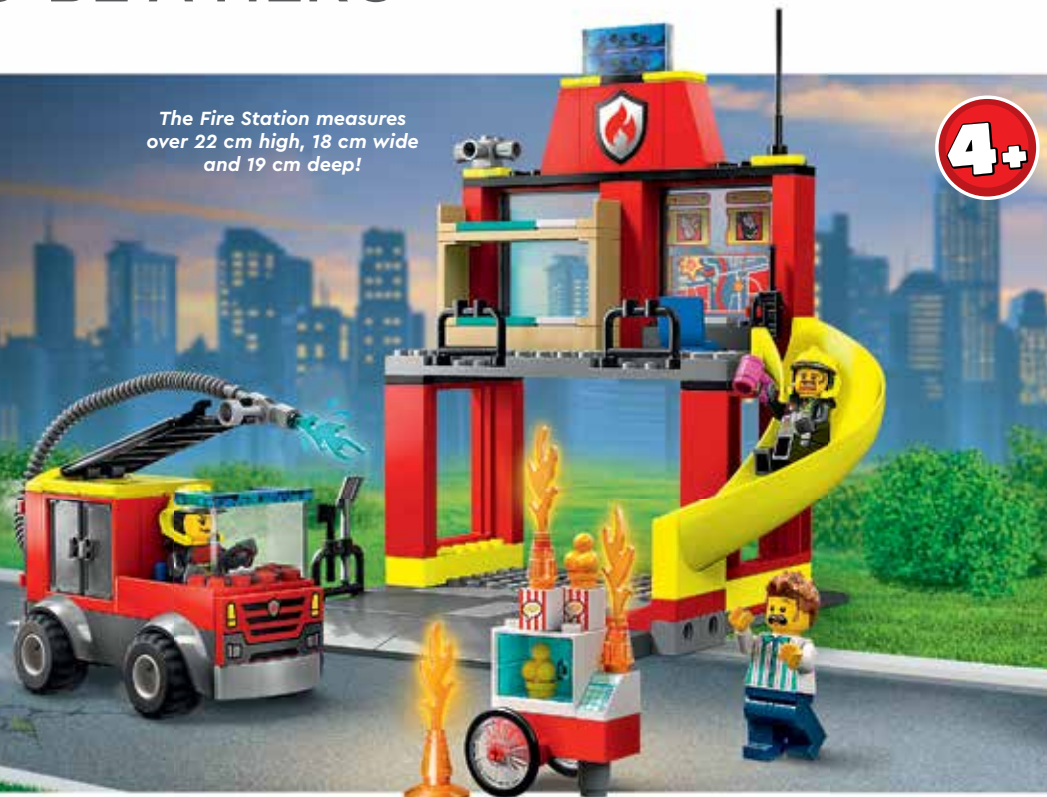

## Fire Station and Fire Truck

60375 AGES 4+ 153 PIECES

FREE SHIPPING

\$49.99

The Fire Station measures over 22 cm high, 18 cm wide and 19 cm deep!

4+

Includes a fun emergency-slide for the firefighter minifigures and a truck with a flexible toy hose and raisable ladder!

## Fire Command Truck

60374 AGES 7+ 502 PIECES

FREE SHIPPING

\$79.99

The firetruck has a working winch and kids can use its extinguisher and the fire drone to launch darts for fun firefighting action!

This vehicle has everything you need to save the day!