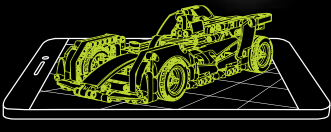

Formula E and the Formula E logo are registered trademarks. Under license of Porsche AG.

Ford Mustang Shelby® GT500®
42138 AGES 9+ 544 PIECES

FREE SHIPPING

$64.99