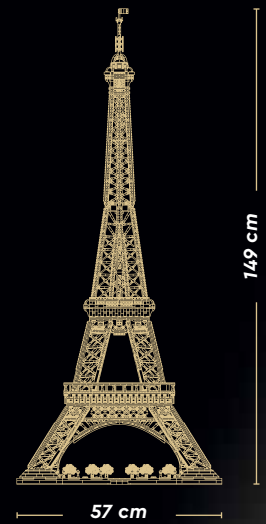

Assembled in 4 parts, reflecting the construction of the original landmark!

Eiffel tower
Paris · France