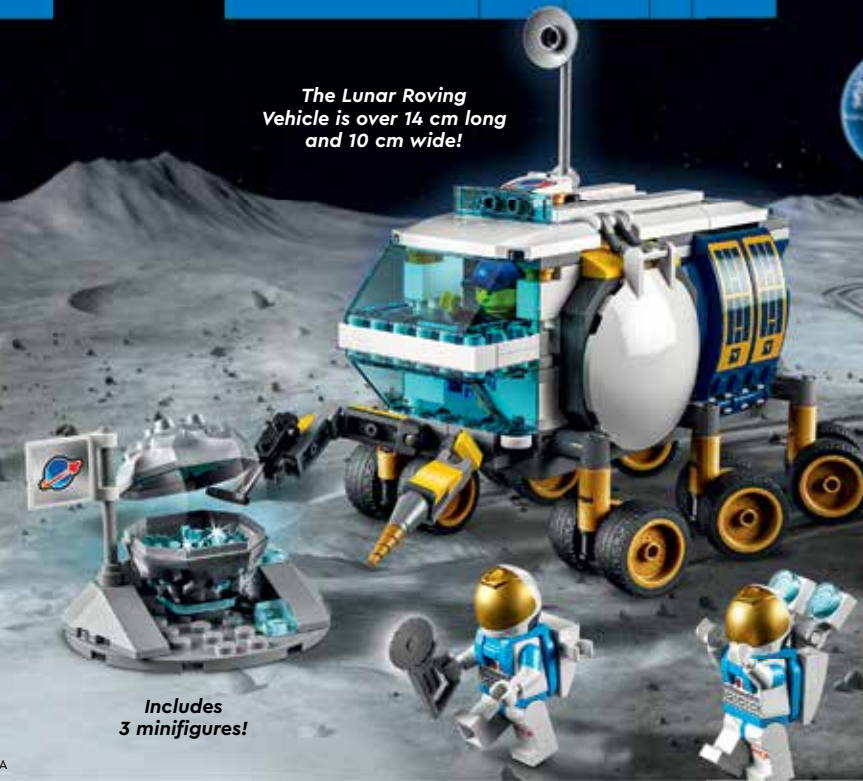

## Lunar Roving Vehicle

60348 AGES 6+ 275 PIECES

FREE SHIPPING

\$49.99

The Lunar Roving Vehicle is over 14 cm long and 10 cm wide!

Check out the rover's 12 wheels for omnidirectional steering!

Includes 3 minifigures!