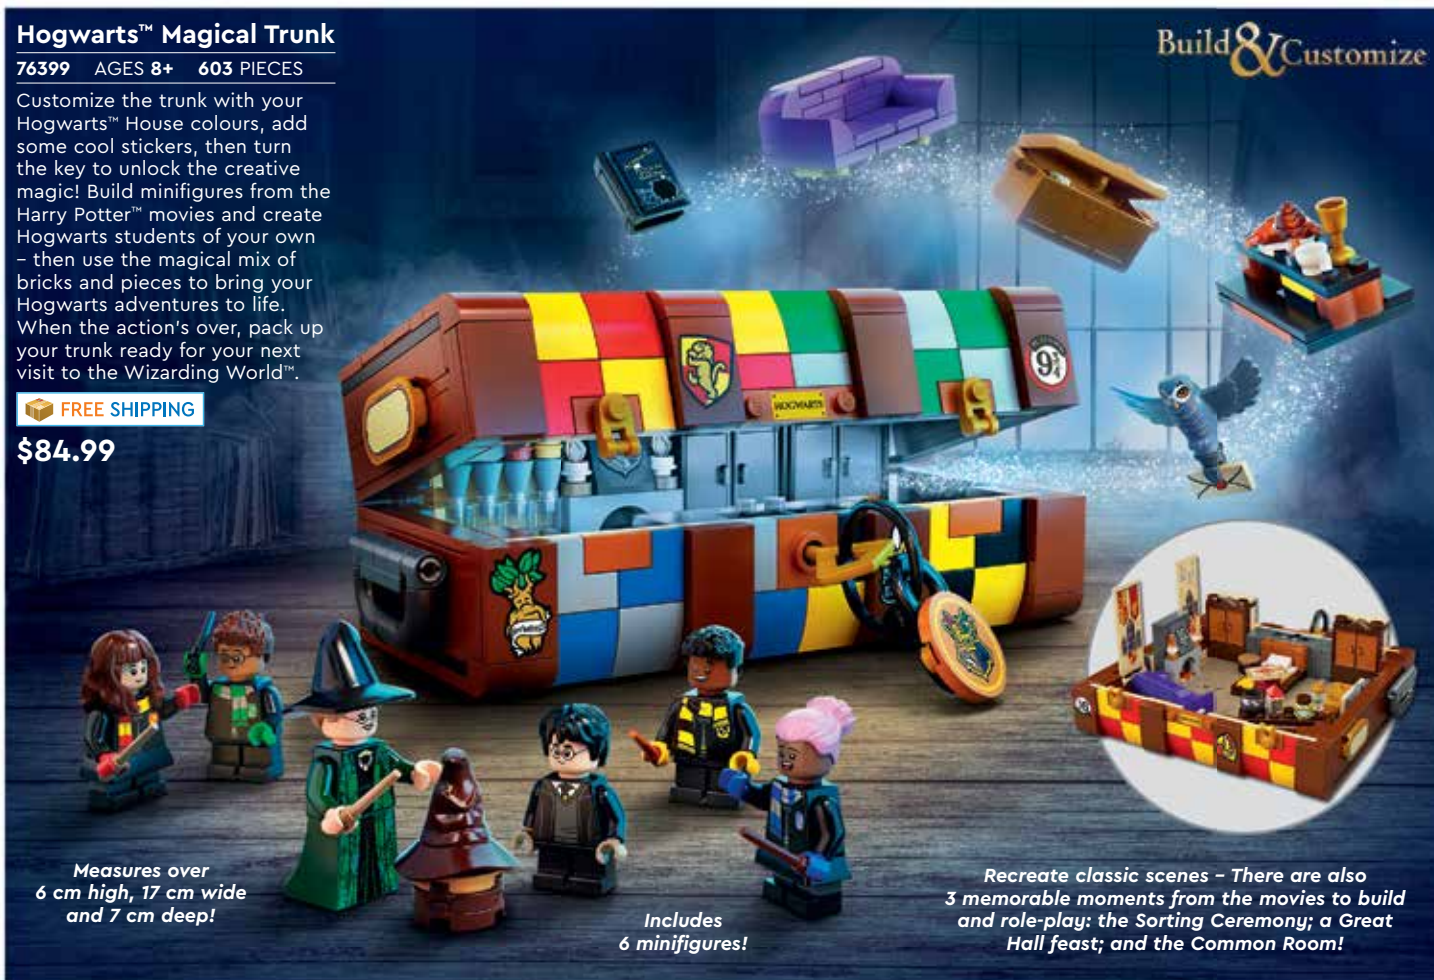

Measures over 6 cm high, 17 cm wide and 7 cm deep!

Includes 6 minifigures!

Recreate classic scenes – There are also 3 memorable moments from the movies to build and role-play: the Sorting Ceremony; a Great Hall feast; and the Common Room!

The Ministry of Magic™

76403 AGES 9+ 990 PIECES

FREE SHIPPING

$129.99

Join Harry, Ron and Hermione on a mission to enter the Ministry of Magic™ and steal the Slytherin™ locket from Dolores Umbridge™. Use Polyjuice potion to change the way the 3 friends look. Then, search Umbridge's office, Arthur Weasley's office, the Hall of Prophecy and the Floo Network atrium without being caught by Yaxley, Pius and the Dementor™! Will they escape with the Horcrux? Only you can decide!

FREE SHIPPING