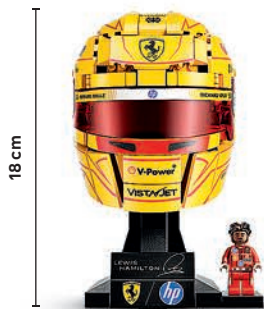

43014
Scuderia Ferrari HP,
čelada Charles Leclerc
Od 14 let

18 cm

LECLERC

43022
Scuderia Ferrari HP,
čelada Lewis Hamilton
Od 14 let

18 cm

HAMILTON

Produced under license of Ferrari S.p.A. The name FERRARI, the PRANCING HORSE device, all associated logos and distinctive designs, including the design of the Ferrari cars, are property of Ferrari S.p.A.