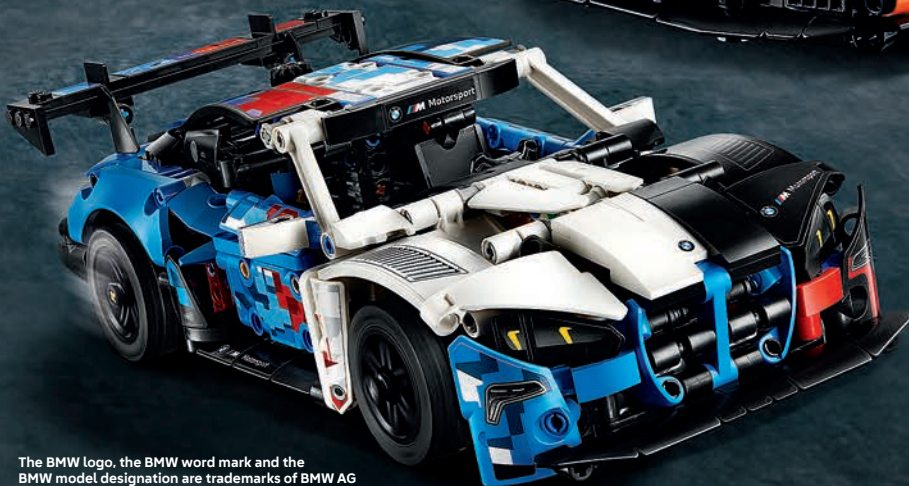

42222

Hipercoche Bugatti

Chiron Pur Sport

A partir de 9 años

Hipercarro Bugatti

Chiron Pur Sport

A partir dos 9 anos

The Bugatti logo and Bugatti wordmark are trademarks of Bugatti International S.A. and are used under license.

42226

Coche de Carreras

BMW M4 GT3 EVO

A partir de 11 años

Carro de Corrida

BMW M4 GT3 EVO

A partir dos 11 anos

The BMW logo, the BMW word mark and the BMW model designation are trademarks of BMW AG and are used under license.