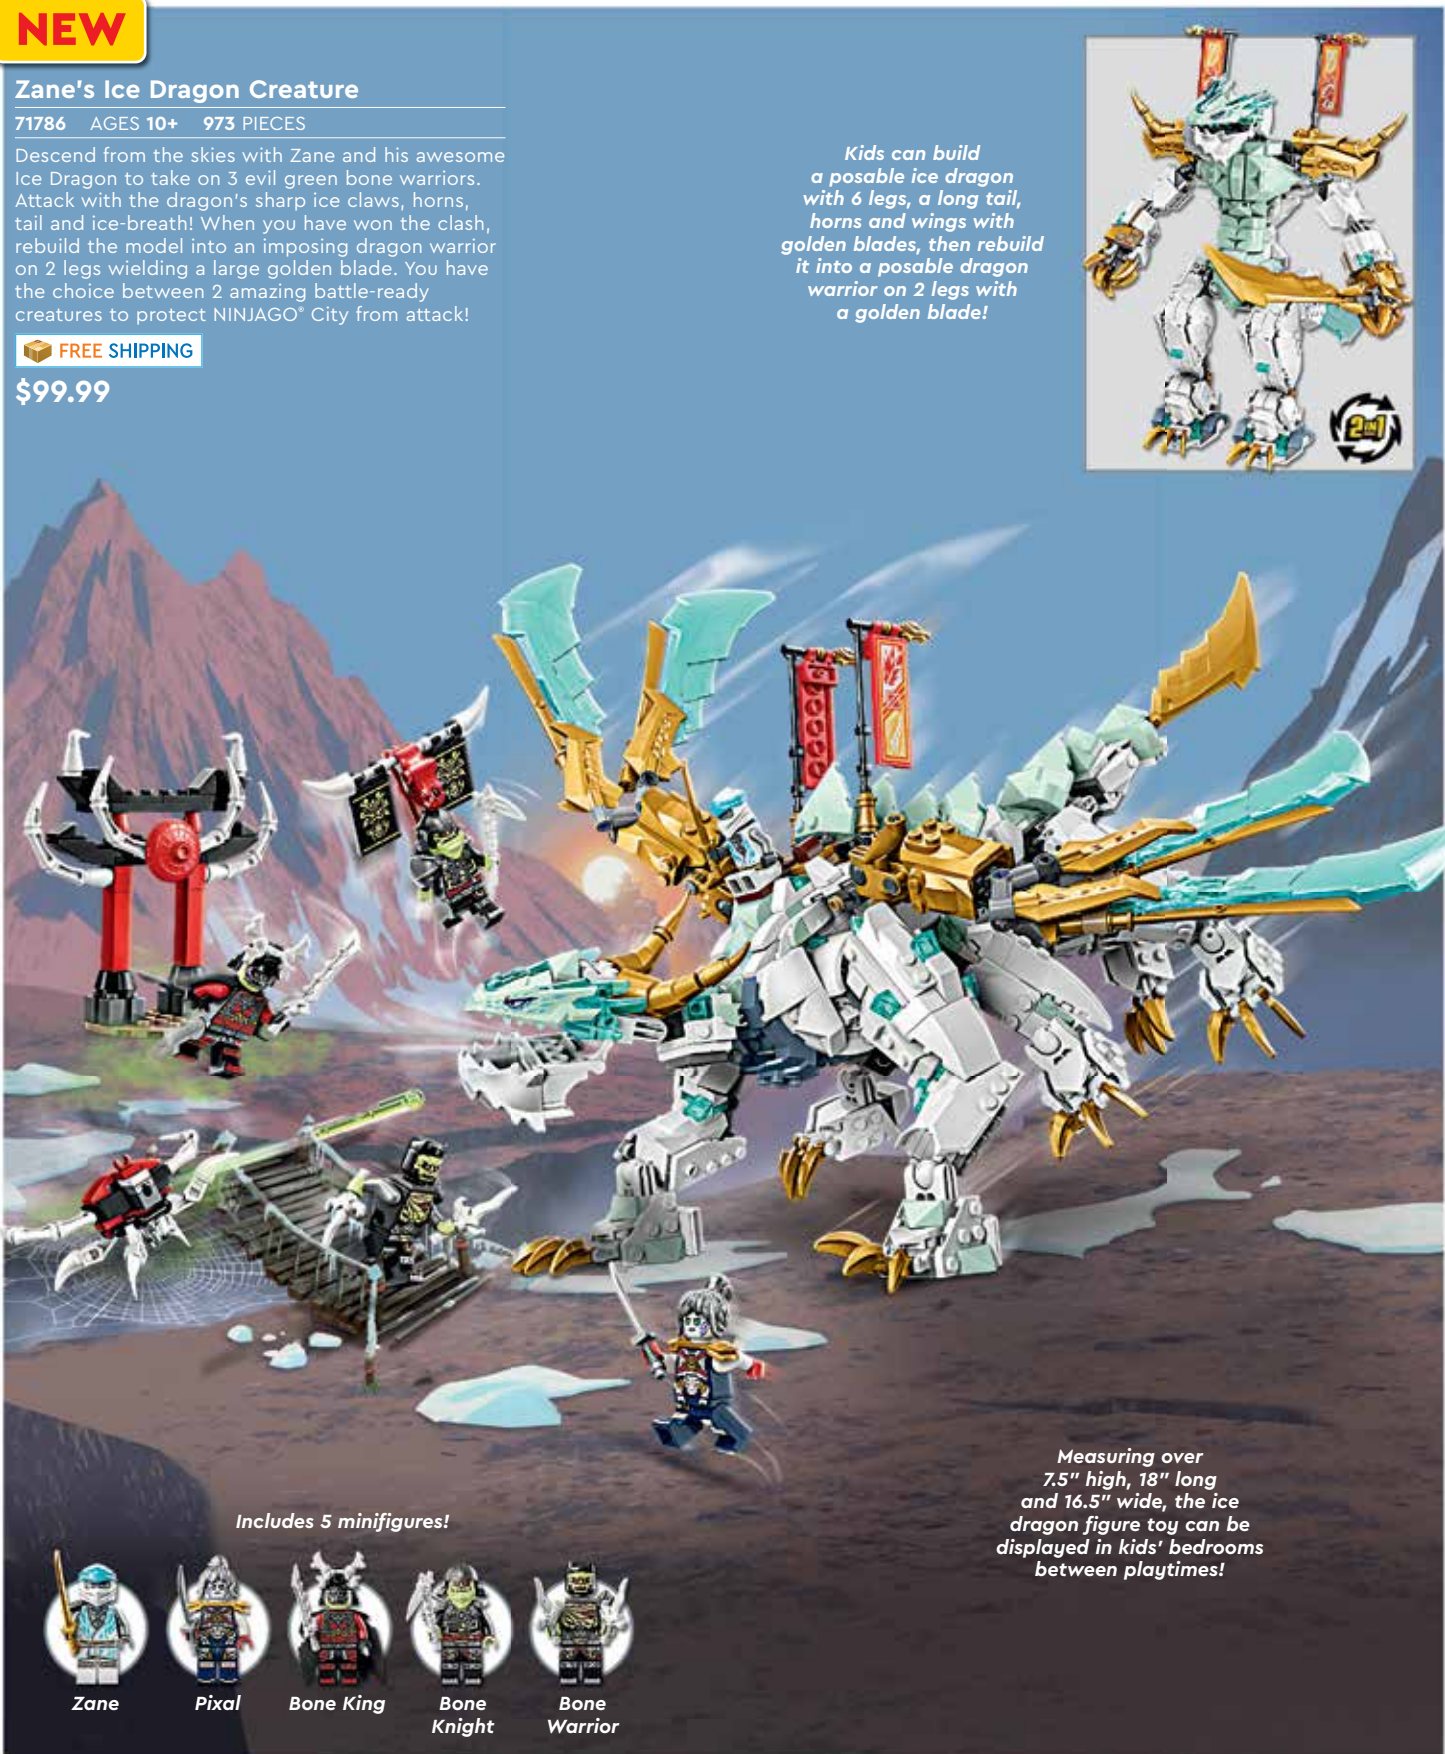

Kids can build a posable ice dragon with 6 legs, a long tail, horns and wings with golden blades, then rebuild it into a posable dragon warrior on 2 legs with a golden blade!