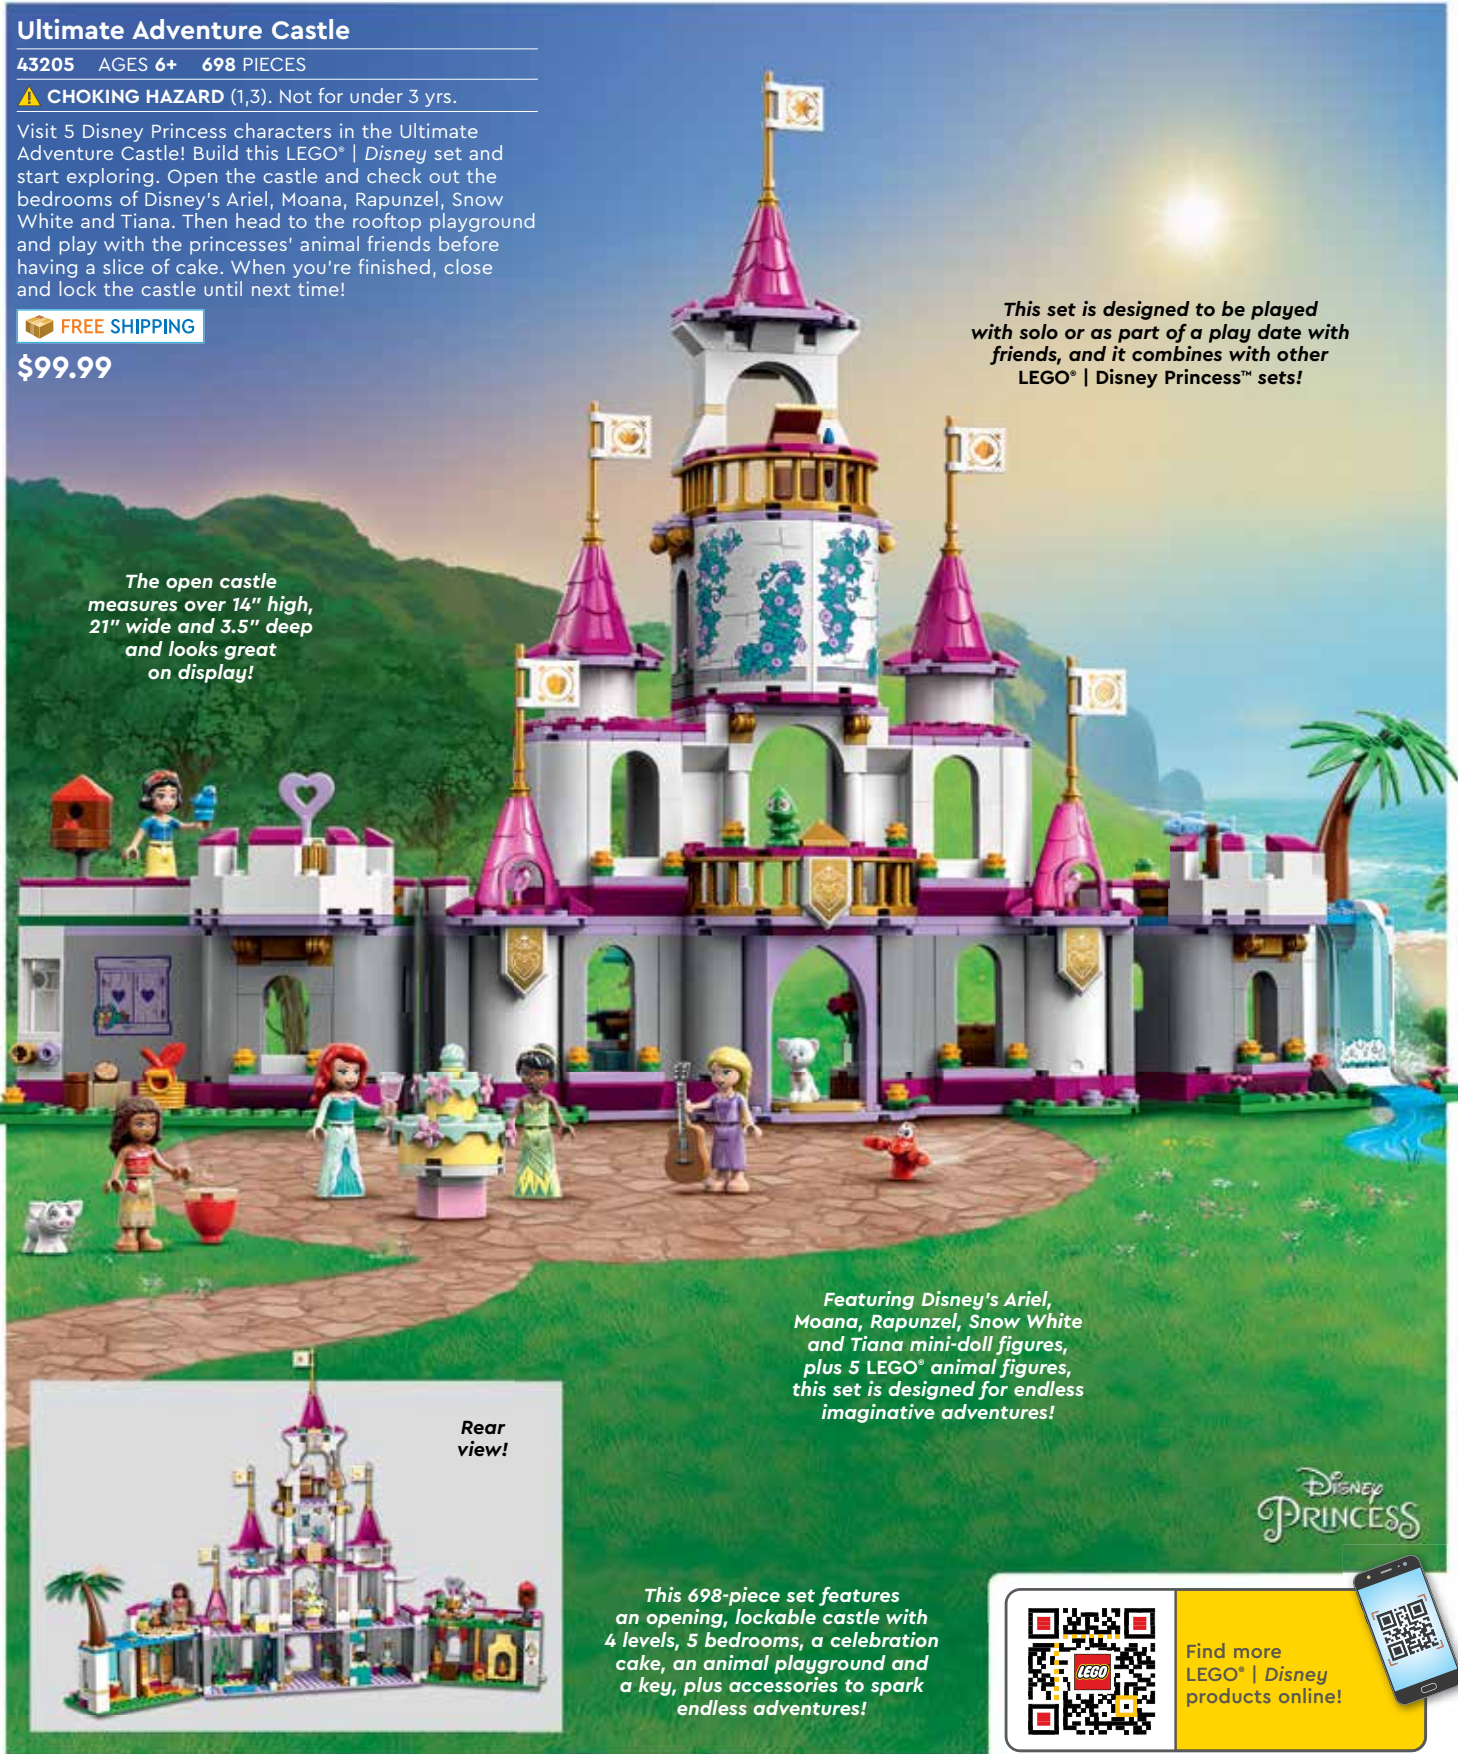

Measures over 4.5" high, 2.5" wide and 2" deep!

Disney PRINCESS

NEW

Moana's Wayfinding Boat

43210 AGES 6+ 321 PIECES

⚠️ CHOKING HAZARD (1,3). Not for under 3 yrs.

\$34.99

This set includes a double-hulled boat with sail, large deck with shelter and 2 cots, 2 mini-doll figures, a LEGO® animal figure and lots of decorative and play-inspiring accessories!

Measures over 6" high, 7" long and 5" wide!

Model does not float!

Disney PRINCESS

Ultimate Adventure Castle

43205 AGES 6+ 698 PIECES

⚠️ CHOKING HAZARD (1,3). Not for under 3 yrs.

Visit 5 Disney Princess characters in the Ultimate Adventure Castle! Build this LEGO® | Disney set and start exploring. Open the castle and check out the bedrooms of Disney's Ariel, Moana, Rapunzel, Snow White and Tiana. Then head to the rooftop playground and play with the princesses' animal friends before having a slice of cake. When you're finished, close and lock the castle until next time!

FREE SHIPPING

\$99.99

The open castle measures over 14" high, 21" wide and 3.5" deep and looks great on display!

This set is designed to be played with solo or as part of a play date with friends, and it combines with other LEGO® | Disney Princess™ sets!

Featuring Disney's Ariel, Moana, Rapunzel, Snow White and Tiana mini-doll figures, plus 5 LEGO® animal figures, this set is designed for endless imaginative adventures!

Rear view!

This 698-piece set features an opening, lockable castle with 4 levels, 5 bedrooms, a celebration cake, an animal playground and a key, plus accessories to spark endless adventures!