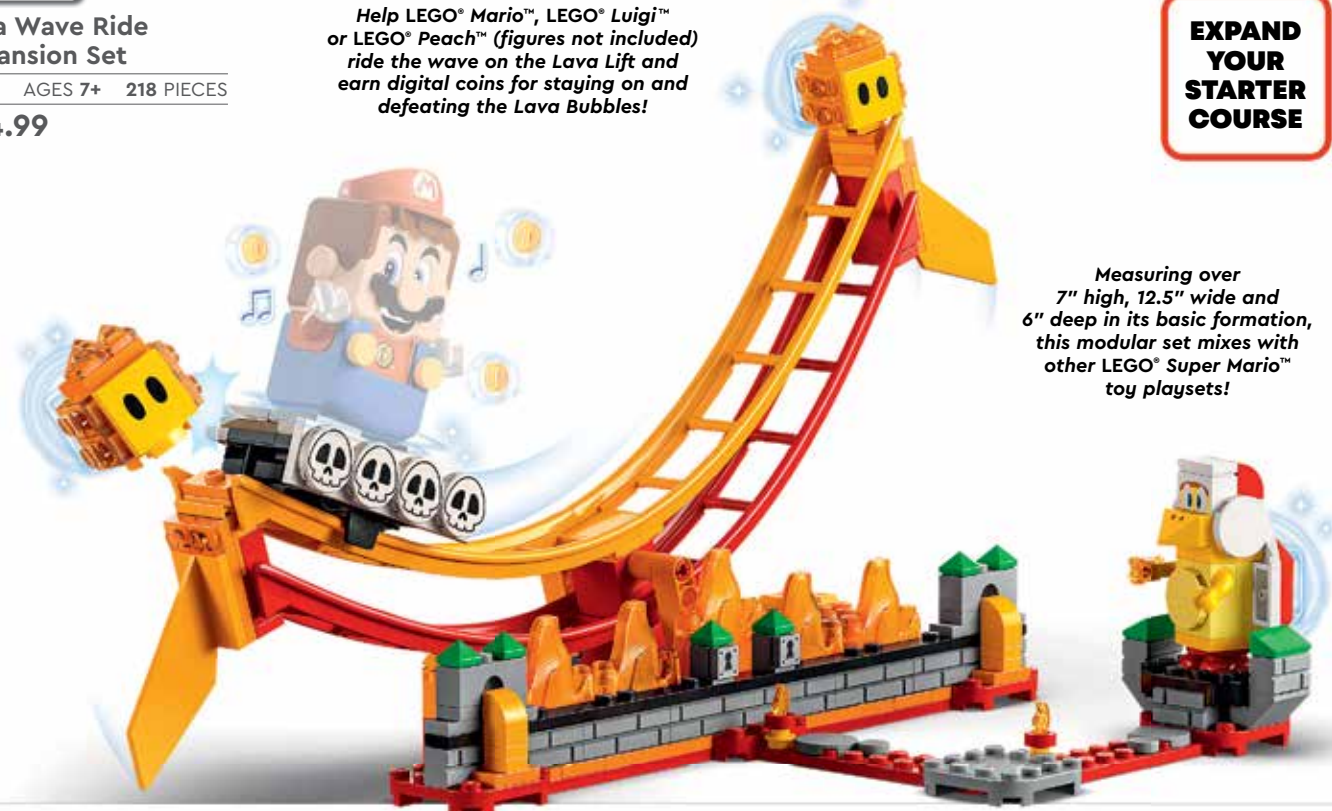

Measuring over 7" high, 12.5" wide and 6" deep in its basic formation, this modular set mixes with other LEGO® Super Mario™ toy playsets!

NEW

Fliprus Snow Adventure Expansion Set

71417 AGES 7+ 567 PIECES

⚠️ CHOKING HAZARD (1,3). Not for under 3 yrs.

Get ready for a supercool Fliprus snow adventure! Knock the snowman's head off to take down the Red Koopa Troopa. Skate on the ice – but be careful not to slide into the water. If you get cold, sit by the fire to warm up! Defeat the Freezie to reach the hidden frozen fruit. Battle the ice-ball-flinging Fliprus, then give the baby penguin the frozen fruit as a gift and hang out for a while!

📦 FREE SHIPPING

$64.99

EXPAND YOUR STARTER COURSE

Measuring over 5" high, 15.5" wide and 10" deep in its basic formation, this modular set mixes with other LEGO® Super Mario™ toy playsets!