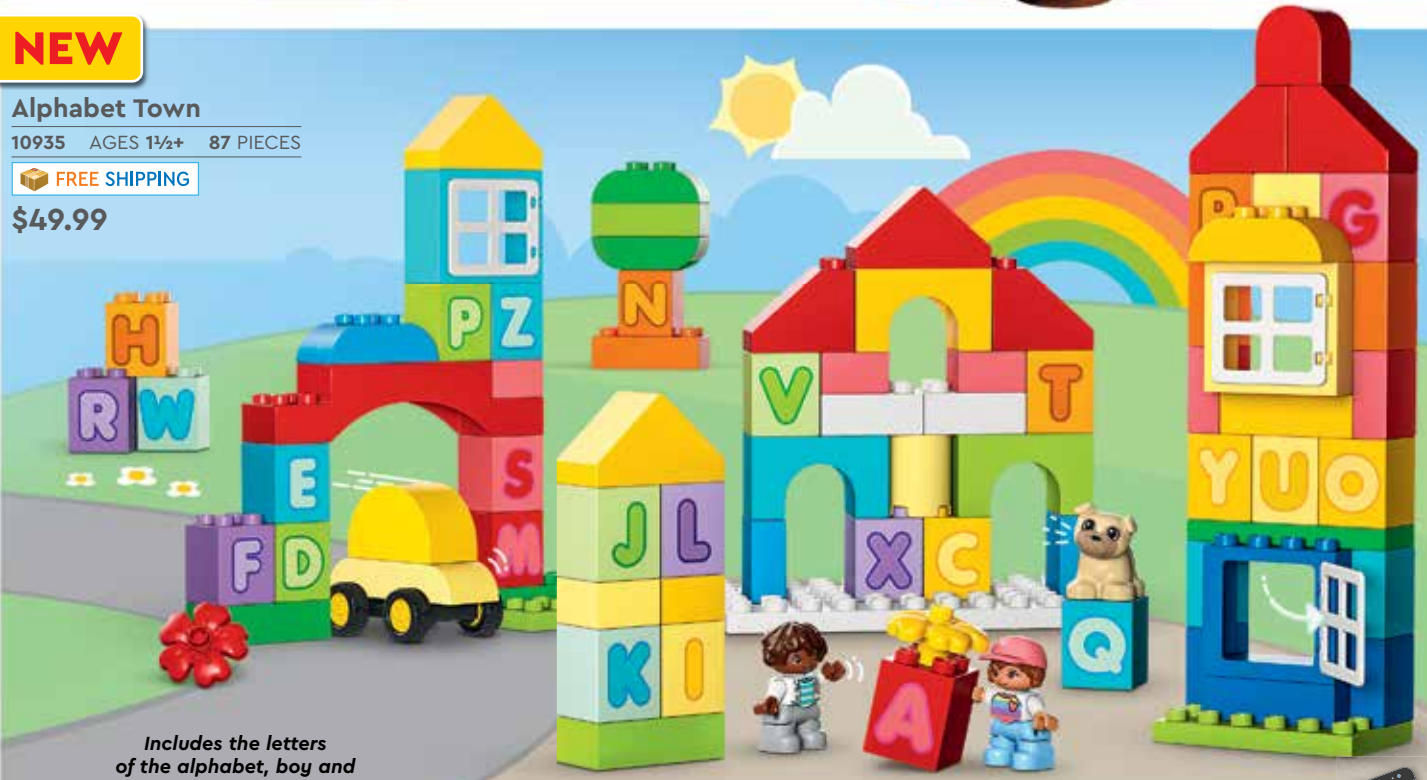

Includes a buildable Hulkbuster and 4 minifigures!

Bruce Banner Okoye Outrider Outrider

Find more LEGO® Marvel products online!

Give your little learner a BIG start in life with LEGO® DUPLO® playsets. With large, colourful building bricks specially designed for small hands and growing minds, DUPLO toys engage and entertain children aged 18 months and up.

NEW

Family House on Wheels

10986 AGES 2+ 31 PIECES

\$19.99

Car and home combined measure over 7" high, 11" long and 3" wide!

Comes with a house on wheels toy, car, campfire, cup, a pot and 2 figures!

NEW

Alphabet Town

10935 AGES 1½+ 87 PIECES

FREE SHIPPING

\$49.99

Includes the letters of the alphabet, boy and girl figures, a toy pug and a car!

Measures over 12" high, 20" wide and 3" deep!

Find more LEGO® DUPLO® products online!

Build your own world with LEGO® City. Join awesome everyday heroes and help save the day! Catch crooks, fight fires, drive trucks and trains, pilot jets and planes and venture from the depths of the ocean to outer space.