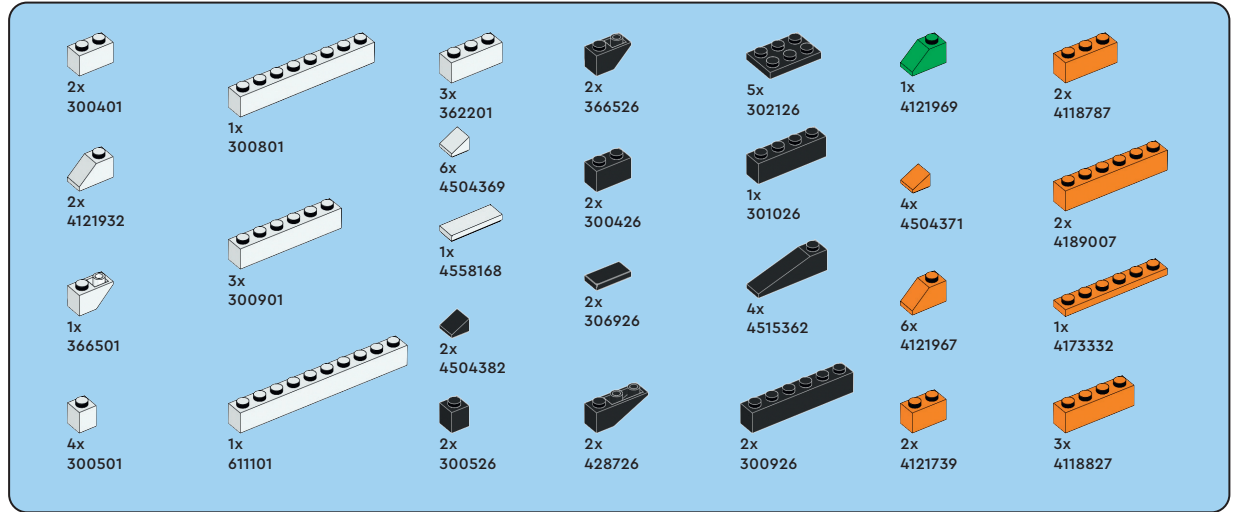

# Halloween Set

69 pcs

1

2

3

4

**WARNING:**  
**CHOKING HAZARD**  
Small parts. Not for children under 3 yrs.

5