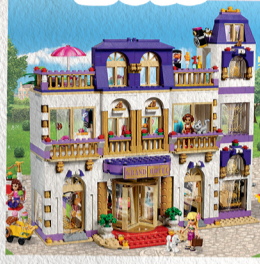

2013

2013

LEGO Friends arrives! An all-new, more realistic and detailed mini-doll, 23 story-filled products and an animated TV show all mark the advent of LEGO Friends.

The world is introduced to the 5 LEGO Friends: Andrea, Emma, Mia, Olivia and Stephanie.

2014

2014

The LEGO Friends go beyond Heartlake City for the first time and embark on an ambitious Jungle Rescue Mission.

2015

2015

With 1,552 pieces, the Heartlake Grand Hotel takes the title of the largest LEGO Friends set.

2017

2017

Congratulations, Sienna! The LEGO Friends Design Contest invites kids to design their own LEGO set and this 9-year-old's entry is selected as the winner.

Sienna and her family are invited to LEGO HQ to transform her idea into the first kid-designed LEGO set - Heartlake City Playground.