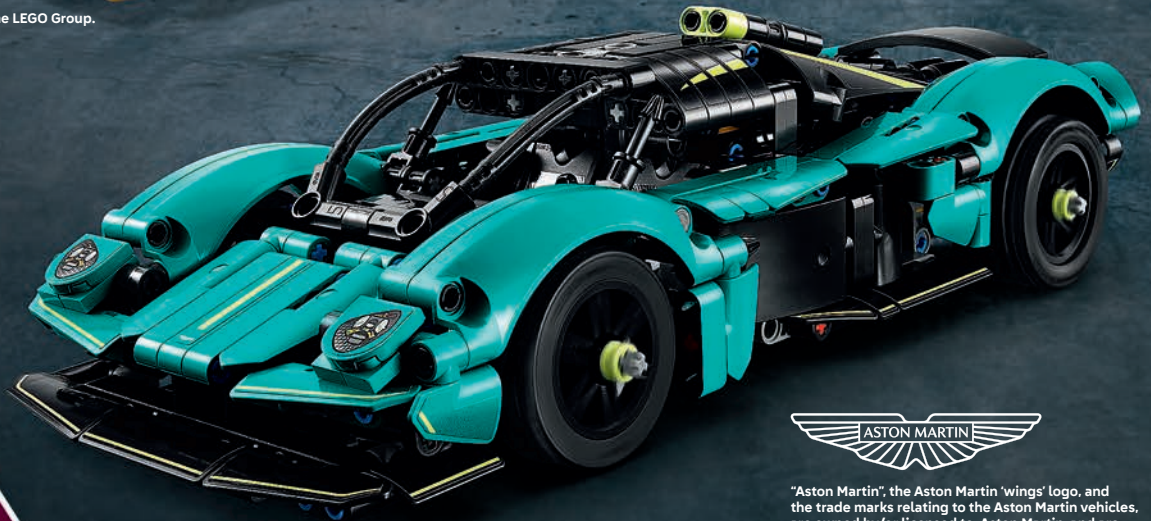

"Aston Martin", the Aston Martin 'wings' logo, and the trade marks relating to the Aston Martin vehicles, are owned by/or licensed to, Aston Martin, and are used under licence from Aston Martin. These trade marks may not be used, amended, and/or reproduced, without permission. All rights are reserved.

PLAY IN
ASPHALT
LEGENDS

© 2026 Gameloft. All Rights Reserved. All manufacturers, cars, names, brands and associated imagery are trademarks and/or copyrighted materials of their respective owners.