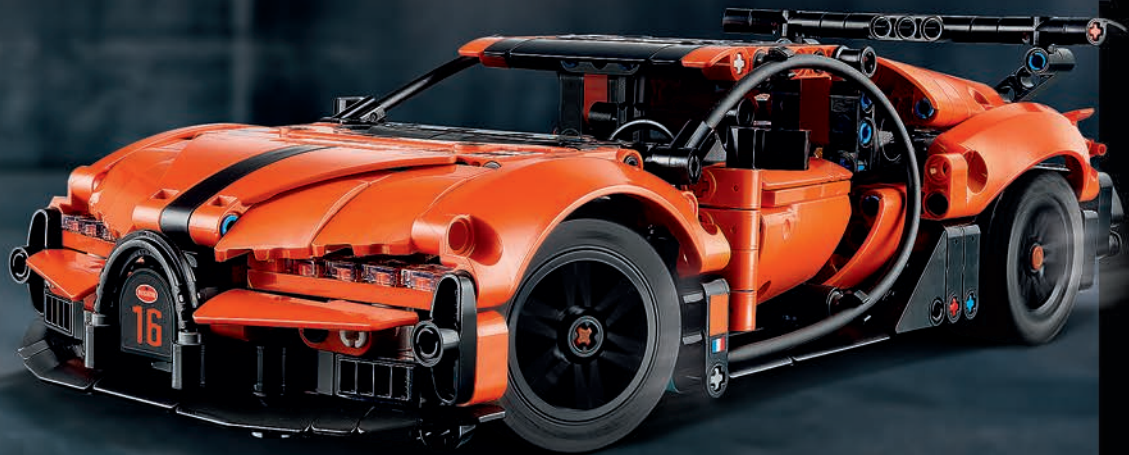

42222
Hyper Car Bugatti
Chiron Pur Sport
Από 9 ετών

The Bugatti logo and Bugatti wordmark are trademarks of Bugatti International S.A. and are used under license.

42226
Αγωνιστικό Αυτοκίνητο
BMW M4 GT3 EVO
Από 11 ετών

The BMW logo, the BMW word mark and the BMW model designation are trademarks of BMW AG and are used under license.

PLAY IN

ASPHALT
LEGENDS