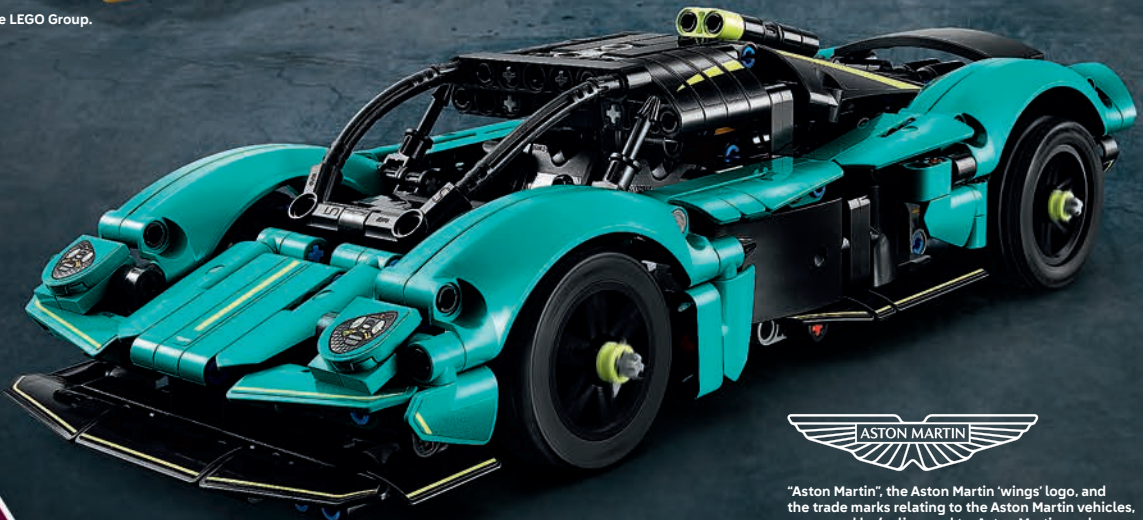

TECHNIC™

42205
Chevrolet Corvette Stingray
9+ Jahre
UVP 59,99 €*

CORVETTE

General Motors trademarks used under license to the LEGO Group.

42208
Aston Martin Valkyrie
9+ Jahre
UVP 59,99 €*

"Aston Martin", the Aston Martin 'wings' logo, and the trade marks relating to the Aston Martin vehicles, are owned by/or licensed to, Aston Martin, and are used under licence from Aston Martin. These trade marks may not be used, amended, and/or reproduced, without permission. All rights are reserved.