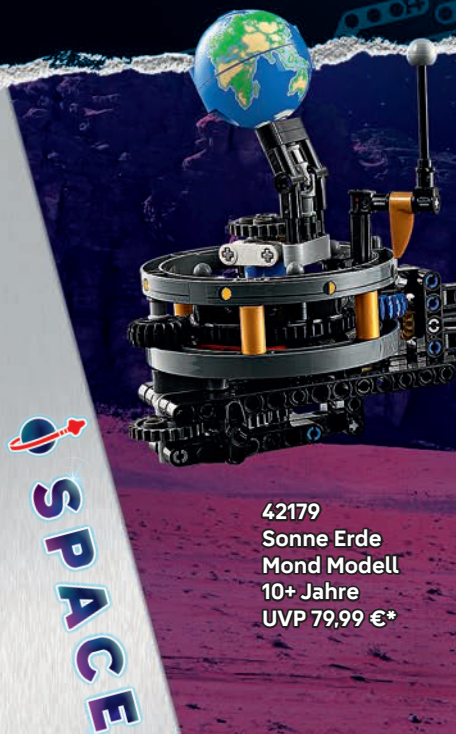

42179
Sonne Erde
Mond Modell
10+ Jahre
UVP 79,99 €*

42221
NASA Artemis SLS-
Schwerlastrakete
9+ Jahre
UVP 59,99 €*

NASA insignia and identifiers provided and used with permission of NASA. This product is developed in collaboration with the European Space Agency (ESA) for the purpose of fostering children's interest in space science. ESA is not involved in the manufacturing and commercialisation of this product.