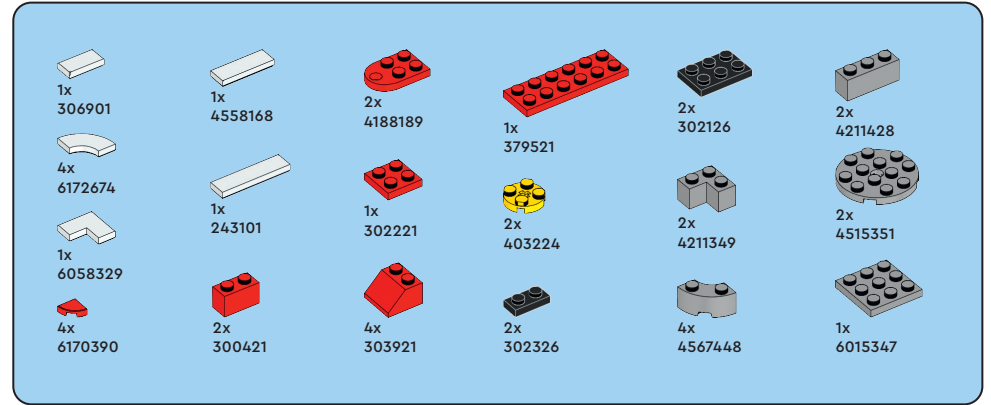

Ages

6+

Heart

39 pcs/pzs

1

3

2

4

5

7

6

8

9

10

11

WARNING:

CHOKING HAZARD

Small parts. Not for children under 3 yrs.