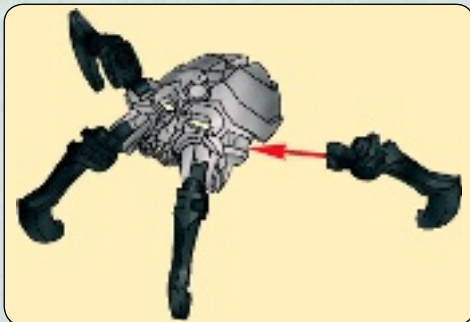

AVERTISSEMENT : RISQUE D'ÉTOUFFEMENT.
Le jouet contient des petites pièces ainsi qu'une petite boule.
Il ne convient pas aux enfants de moins de 3 ans.

ADVERTENCIA: PELIGRO DE ASFIXIA.
Juguete que contiene partes pequeñas y una pelota pequeña.
No recomendado para niños menores de 3 años.

1

2

3

4

MIX
Paper

FSC® C117818