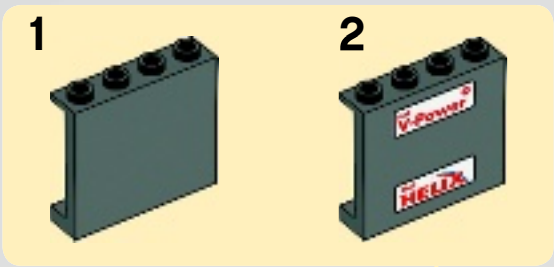

LEGO

Ferrari
OFFICIAL LICENSED PRODUCT

产品型号：30196

6045062

5

6

7

LEGO and the LEGO logo are trademarks of the LEGO Group. ©2012 The LEGO Group.