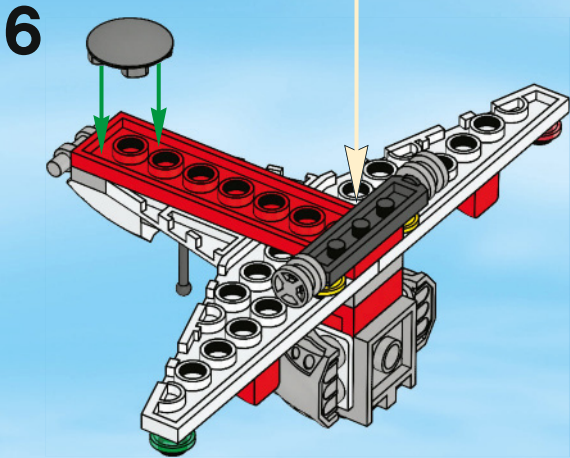

www.LEGO.com

©2011 The LEGO Group. 4631621