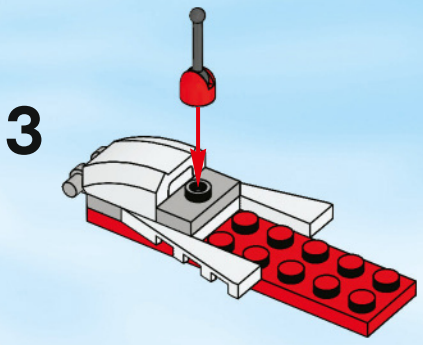

RATE THIS SET!