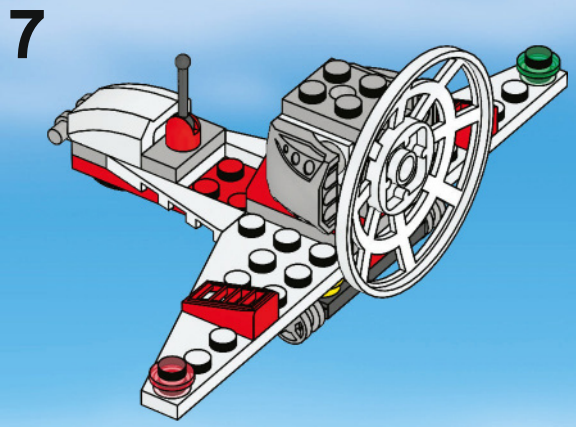

www.LEGO.com

©2011 The LEGO Group. 4631621