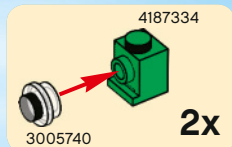

LEGO

CITY

4899

4565456

WARNING: CHOKING HAZARD.
Small parts. Not for children under 3 years.

1

2

4

6

7

3

5

8

4508544

74040

4540107

4168995

407924

621528

4211764

4508215

4514560