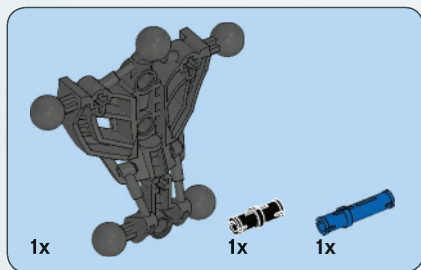

1

2

AVERTISSEMENT : RISQUE D'ÉTOUFFEMENT.
Le jouet contient des petites pièces ainsi qu'une petite boule.
Il ne convient pas aux enfants de moins de 3 ans.

ADVERTENCIA: PELIGRO DE ASFIXIA.
Juguete que contiene partes pequeñas y una pelota pequeña.
No recomendado para niños menores de 3 años.