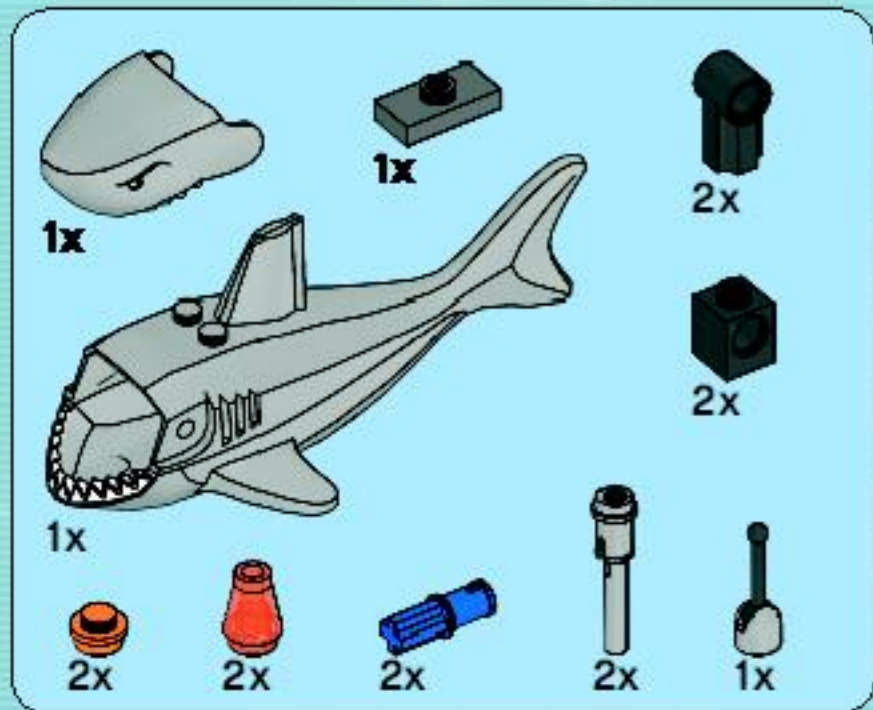

AGENTS

Three LEGO Agents minifigures are positioned to the right of the title. They are dressed in blue and black tactical gear, with one holding a silver handgun.

8633

1

2

3

4

3