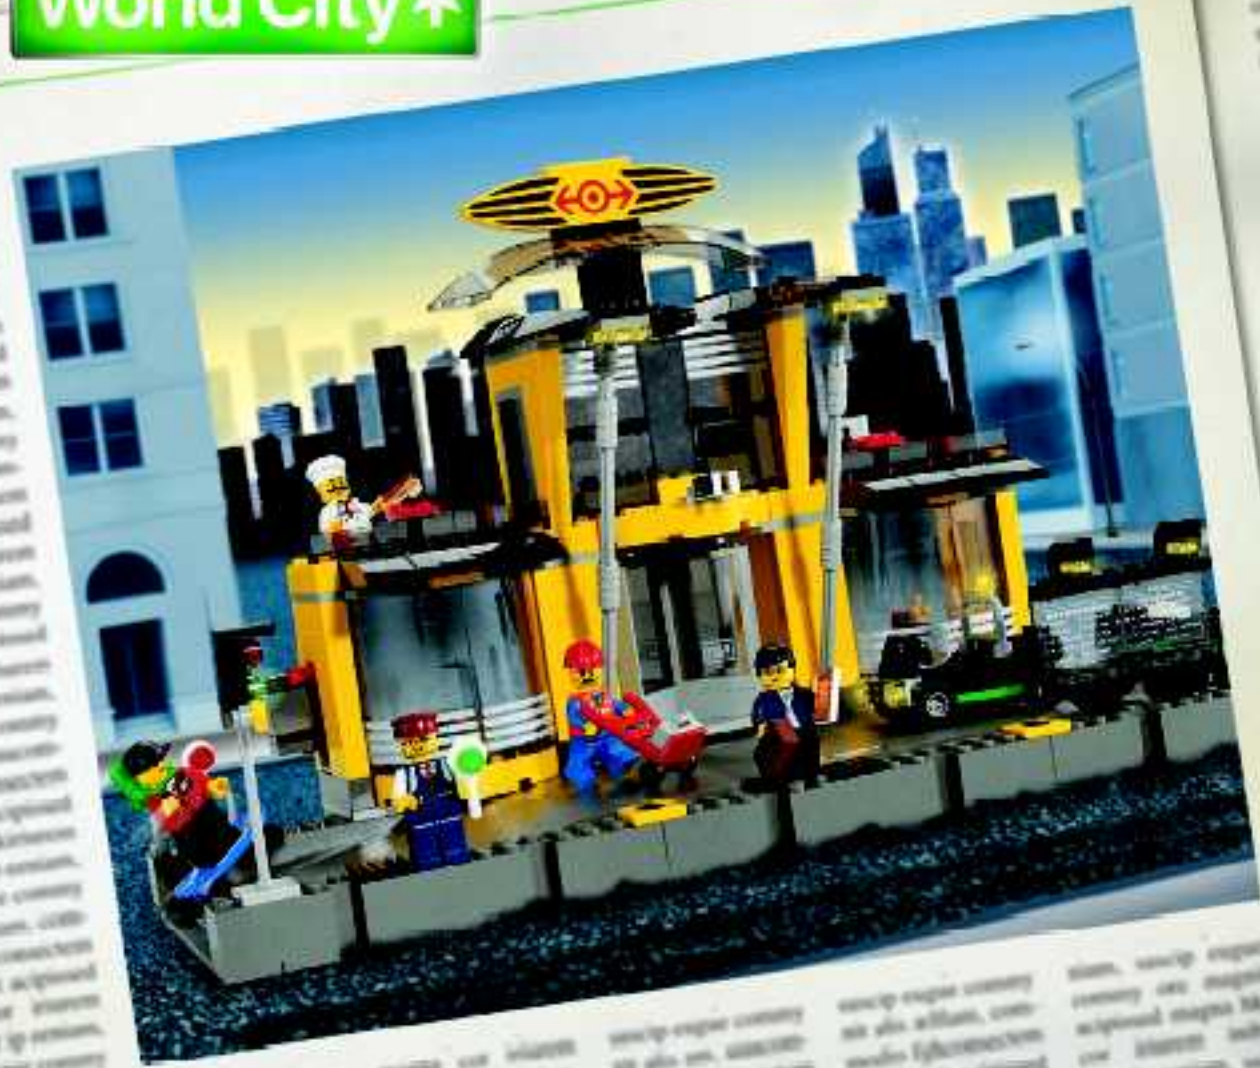

World City

4513

LEGO City 4513: A detailed construction site featuring a large yellow crane with a red and white top, a yellow forklift, and several minifigures. The background shows a city skyline with blue buildings under a sunset sky.

LEGO City 4513: A detailed construction site featuring a large yellow crane with a red and white top, a yellow forklift, and several minifigures. The background shows a city skyline with blue buildings under a sunset sky.

LEGO City 4513: A detailed construction site featuring a large yellow crane with a red and white top, a yellow forklift, and several minifigures. The background shows a city skyline with blue buildings under a sunset sky.

LEGO City 4513: A detailed construction site featuring a large yellow crane with a red and white top, a yellow forklift, and several minifigures. The background shows a city skyline with blue buildings under a sunset sky.

LEGO City 4513: A detailed construction site featuring a large yellow crane with a red and white top, a yellow forklift, and several minifigures. The background shows a city skyline with blue buildings under a sunset sky.

LEGO City 4513: A detailed construction site featuring a large yellow crane with a red and white top, a yellow forklift, and several minifigures. The background shows a city skyline with blue buildings under a sunset sky.

4511